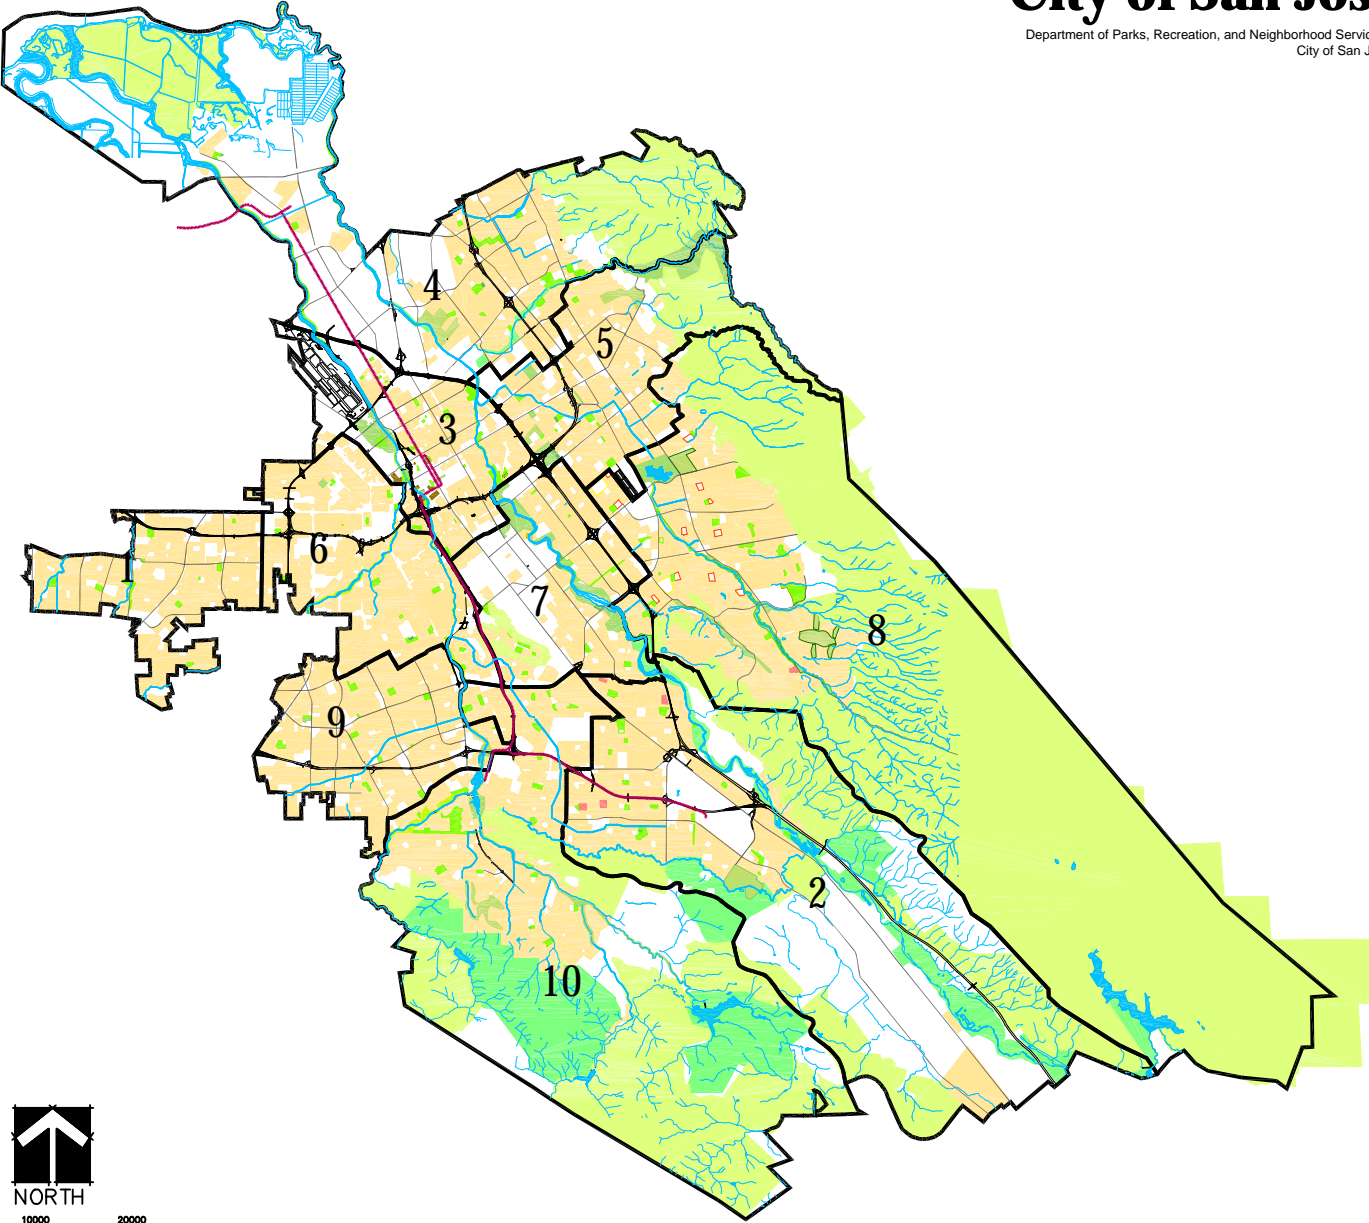

# City of San José

Department of Parks, Recreation, and Neighborhood Services  
City of San José

### Legend

- Existing Light Rail
- Major Streets
- District Boundaries
- Residential Land Use
- Regional Park: City
- Regional Park: County
- Regional Park: FEDWD
- Neighborhood Park
- Community Garden
- Golf Course
- Hillside Open Space