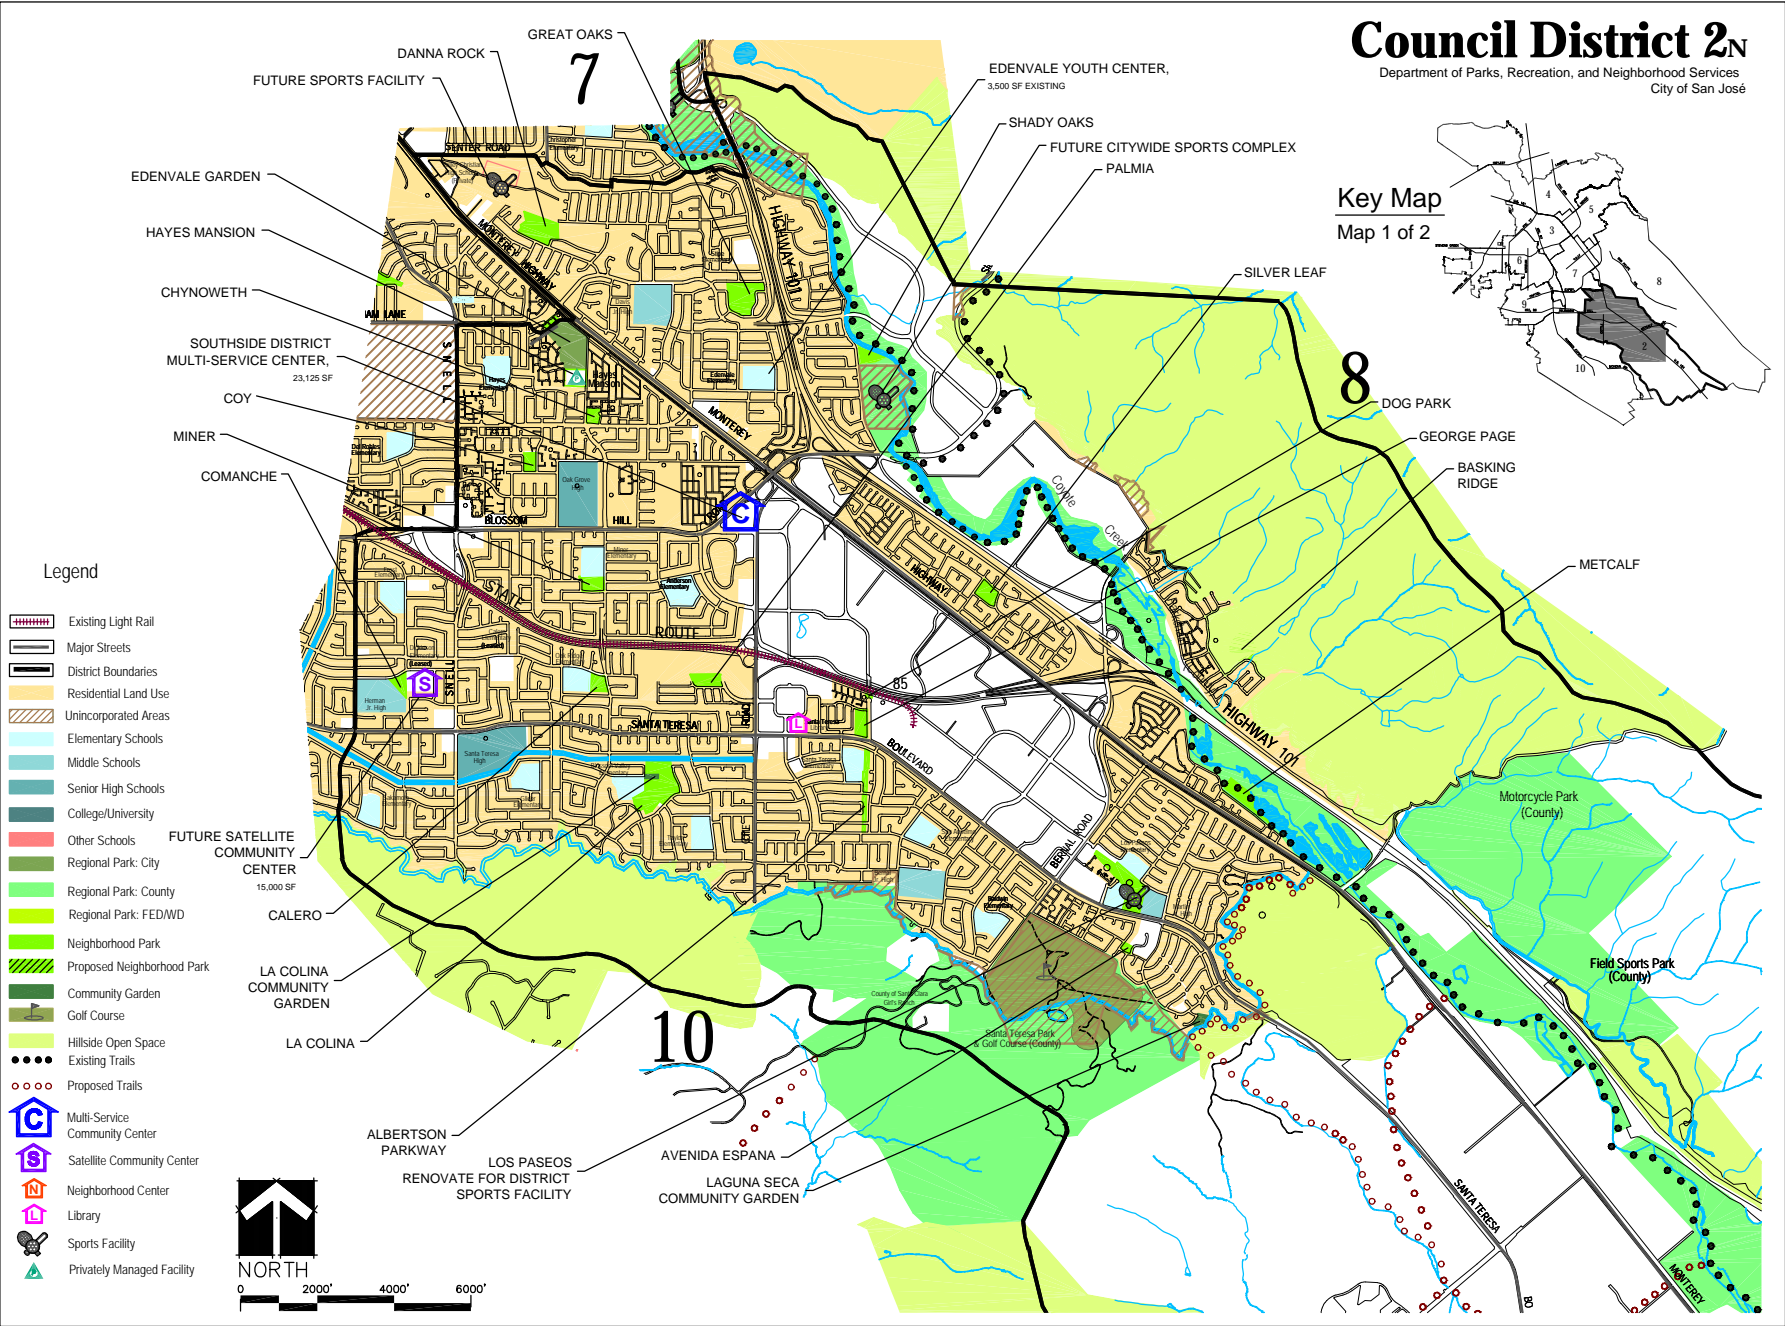

Council District 2N

Department of Parks, Recreation, and Neighborhood Services
City of San José

Key Map

Map 1 of 2

Legend

- Existing Light Rail
- Major Streets
- District Boundaries
- Residential Land Use
- Unincorporated Areas
- Elementary Schools
- Middle Schools
- Senior High Schools
- College/University
- Other Schools
- Regional Park: City
- Regional Park: County
- Regional Park: FED/WD
- Neighborhood Park
- Proposed Neighborhood Park
- Community Garden
- Golf Course
- Hillside Open Space
- Existing Trails
- Proposed Trails
- Multi-Service Community Center
- Satellite Community Center
- Neighborhood Center
- Library
- Sports Facility
- Privately Managed Facility

7

DANNA ROCK
FUTURE SPORTS FACILITY
EDENVALE GARDEN
HAYES MANSION
CHYNOWETH
SOUTHSIDE DISTRICT MULTI-SERVICE CENTER, 23,125 SF
COY
MINER
COMANCHE
GREAT OAKS
EDENVALE YOUTH CENTER, 3,500 SF EXISTING
SHADY OAKS
FUTURE CITYWIDE SPORTS COMPLEX
PALMIA
SILVER LEAF

SENIOR HIGH
Santa Teresa High
Santa Teresa Park & Golf Course (County)

Motorcycle Park (County)
Field Sports Park (County)

Highway 101
Boulevard
Santa Teresa Parkway