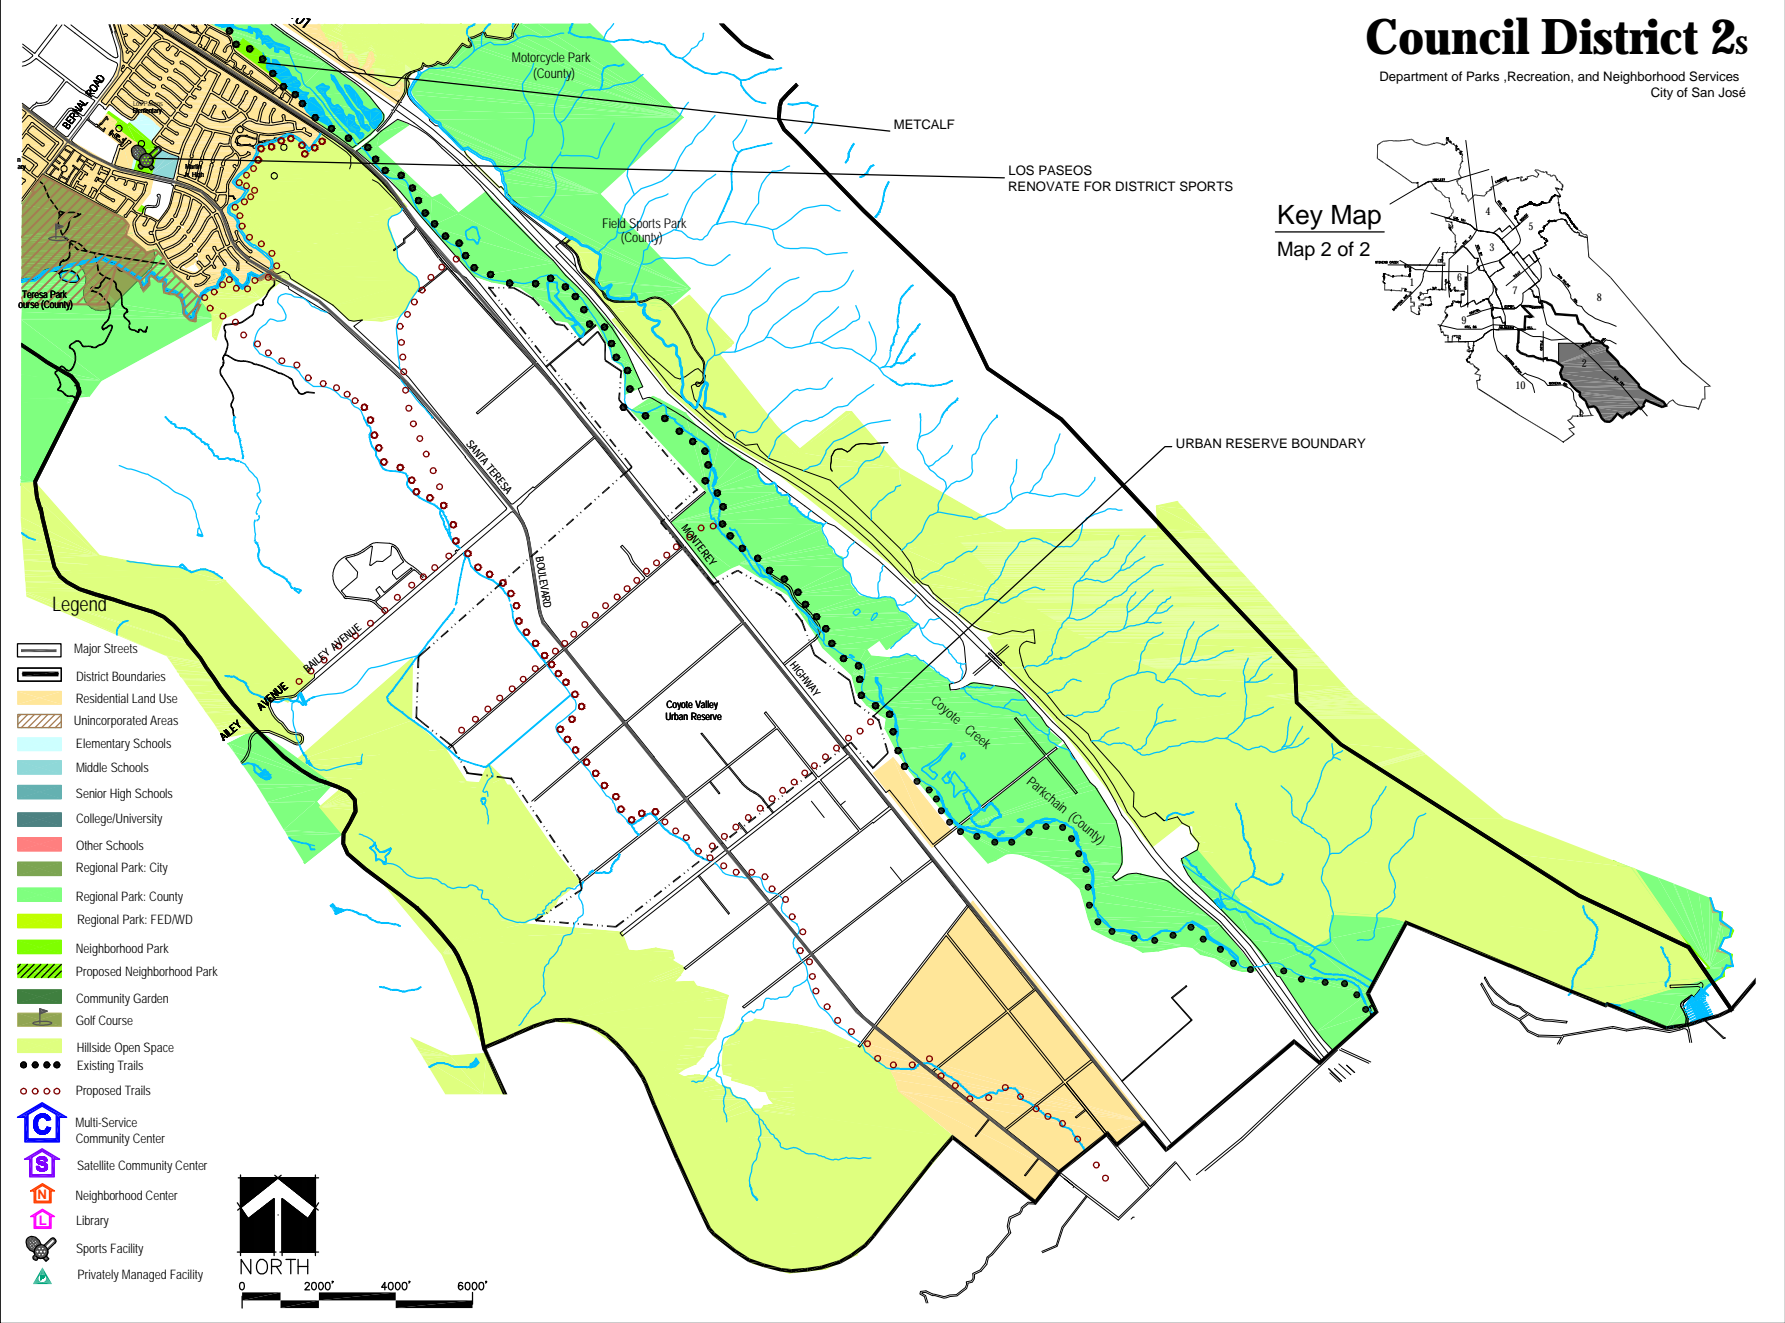

Council District 2s

Department of Parks, Recreation, and Neighborhood Services
City of San José

Key Map
Map 2 of 2

LOS PASEOS
RENOVATE FOR DISTRICT SPORTS

URBAN RESERVE BOUNDARY

Legend

- Major Streets
- District Boundaries
- Residential Land Use
- Unincorporated Areas
- Elementary Schools
- Middle Schools
- Senior High Schools
- College/University
- Other Schools
- Regional Park: City
- Regional Park: County
- Regional Park: FED/WD
- Neighborhood Park
- Proposed Neighborhood Park
- Community Garden
- Golf Course
- Hillside Open Space
- Existing Trails
- Proposed Trails
- Multi-Service Community Center
- Satellite Community Center
- Neighborhood Center
- Library
- Sports Facility
- Privately Managed Facility