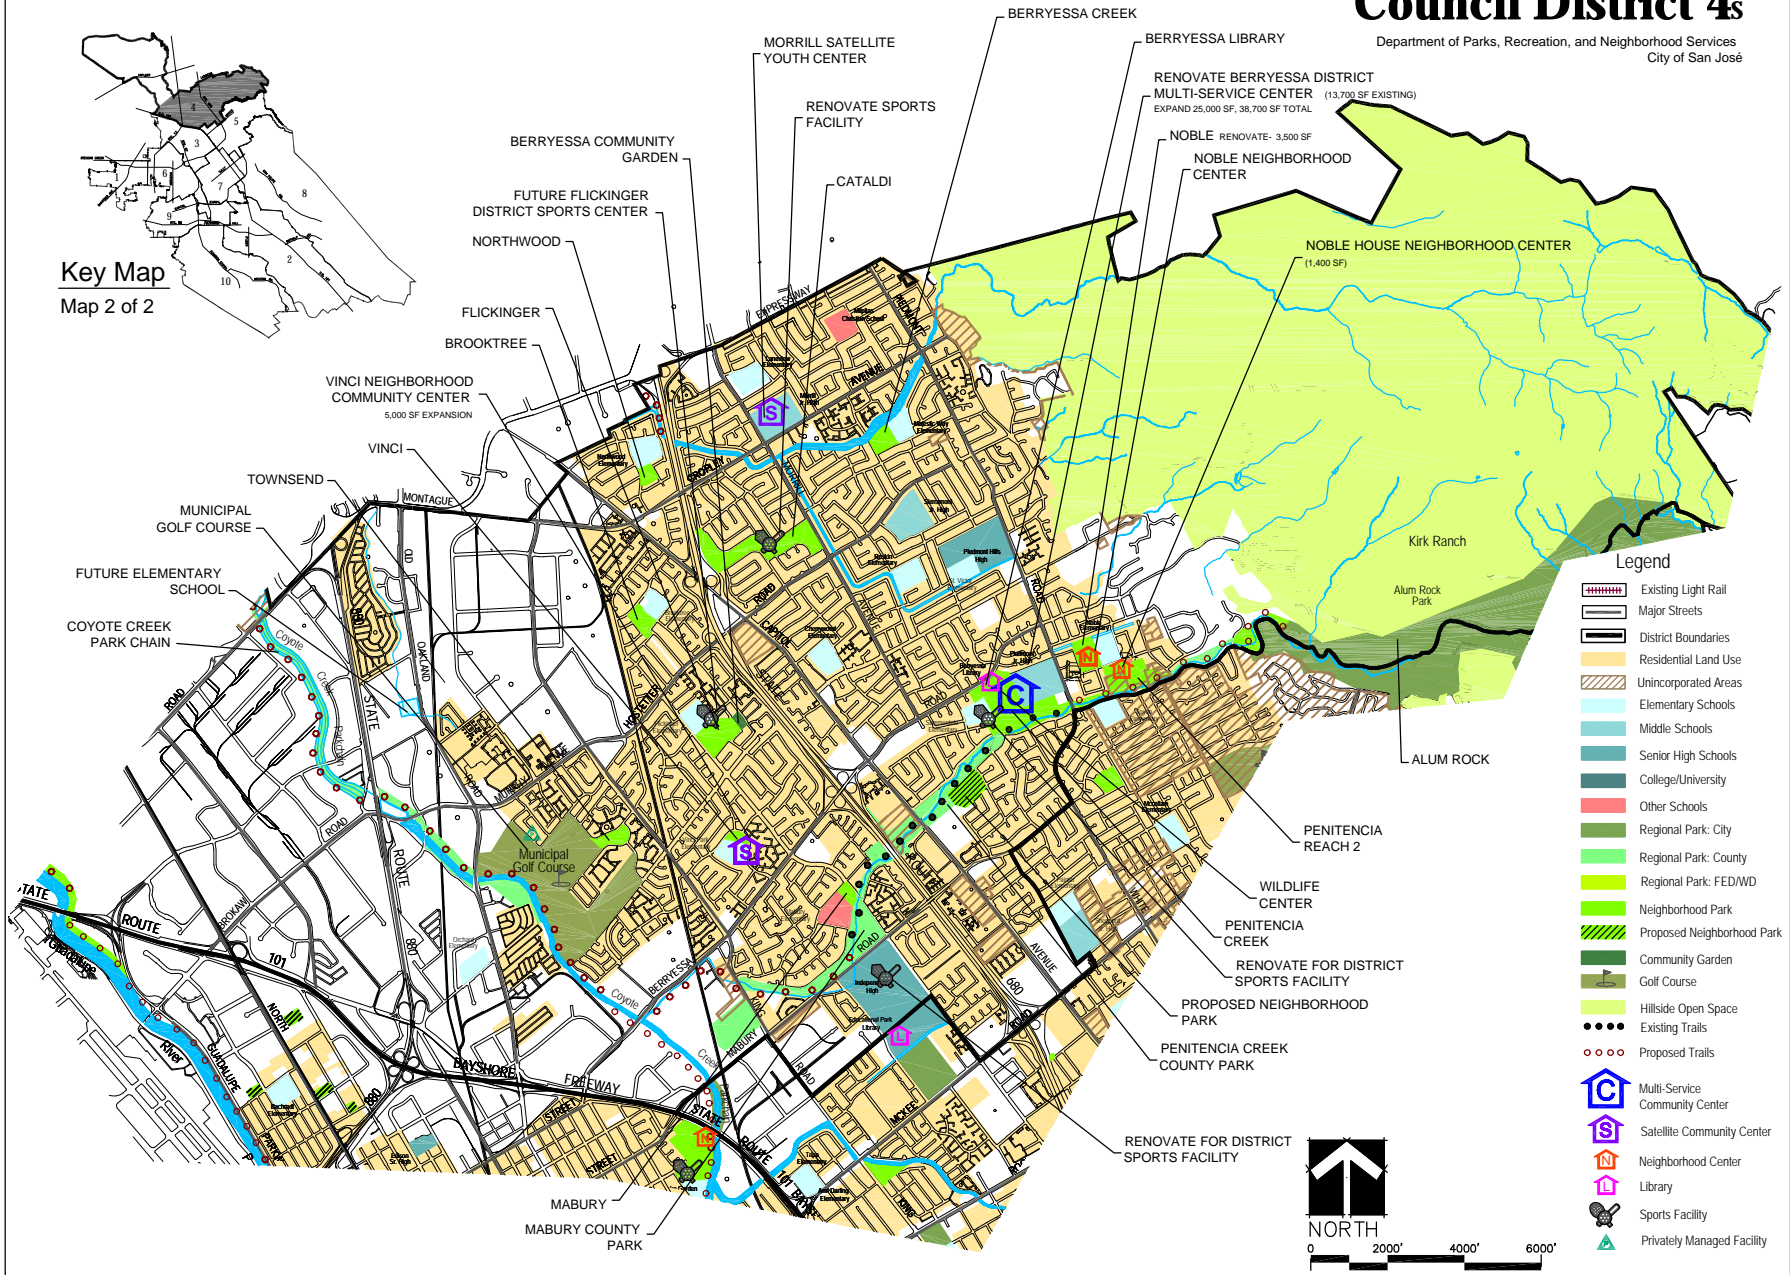

# Council District 4s

Department of Parks, Recreation, and Neighborhood Services  
City of San José

Key Map  
Map 2 of 2

- Legend**
- Existing Light Rail
  - Major Streets
  - District Boundaries
  - Residential Land Use
  - Unincorporated Areas
  - Elementary Schools
  - Middle Schools
  - Senior High Schools
  - College/University
  - Other Schools
  - Regional Park: City
  - Regional Park: County
  - Regional Park: FED/WD
  - Neighborhood Park
  - Proposed Neighborhood Park
  - Community Garden
  - Golf Course
  - Hillside Open Space
  - Existing Trails
  - Proposed Trails
  - Multi-Service Community Center
  - Satellite Community Center
  - Neighborhood Center
  - Library
  - Sports Facility
  - Privately Managed Facility