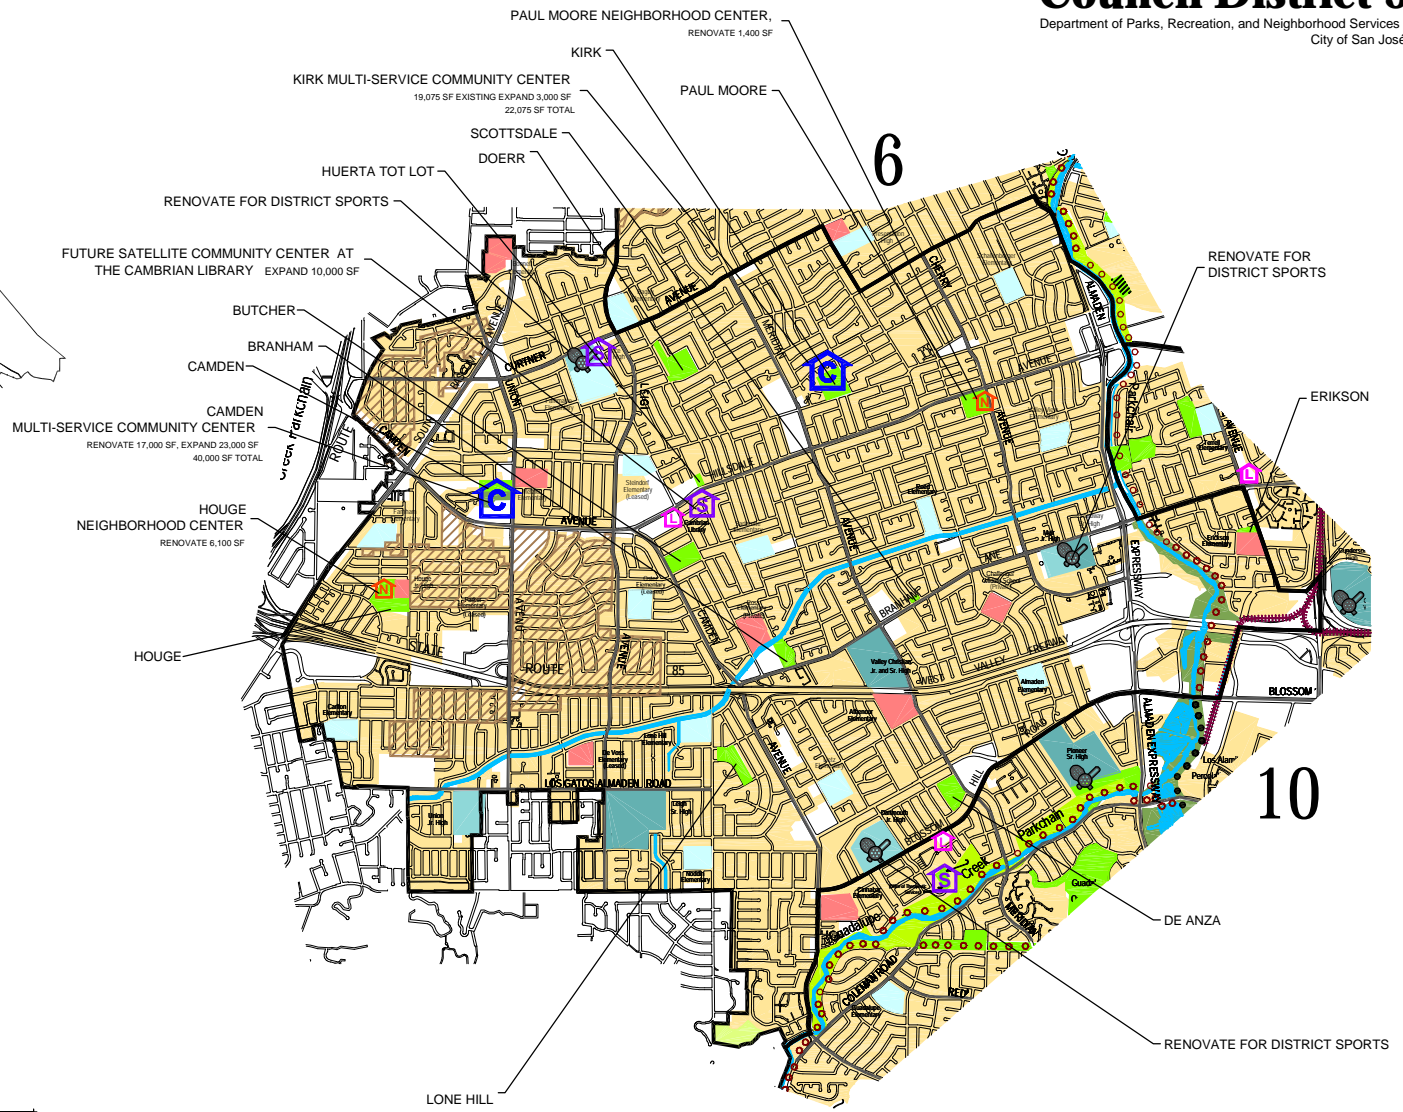

# Council District 9

Department of Parks, Recreation, and Neighborhood Services  
City of San José

## Legend

- Existing Light Rail
- Major Streets
- District Boundaries
- Residential Land Use
- Unincorporated Areas
- Elementary Schools
- Middle Schools
- Senior High Schools
- College/University
- Other Schools
- Regional Park: City
- Regional Park: County
- Regional Park: FED/WD
- Neighborhood Park
- Proposed Neighborhood Park
- Community Garden
- Golf Course
- Hillside Open Space
- Existing Trails
- Proposed Trails
- Multi-Service Community Center
- Satellite Community Center
- Neighborhood Center
- Library
- Sports Facility
- Privately Managed Facility

0 2000' 4000' 6000'

6

10