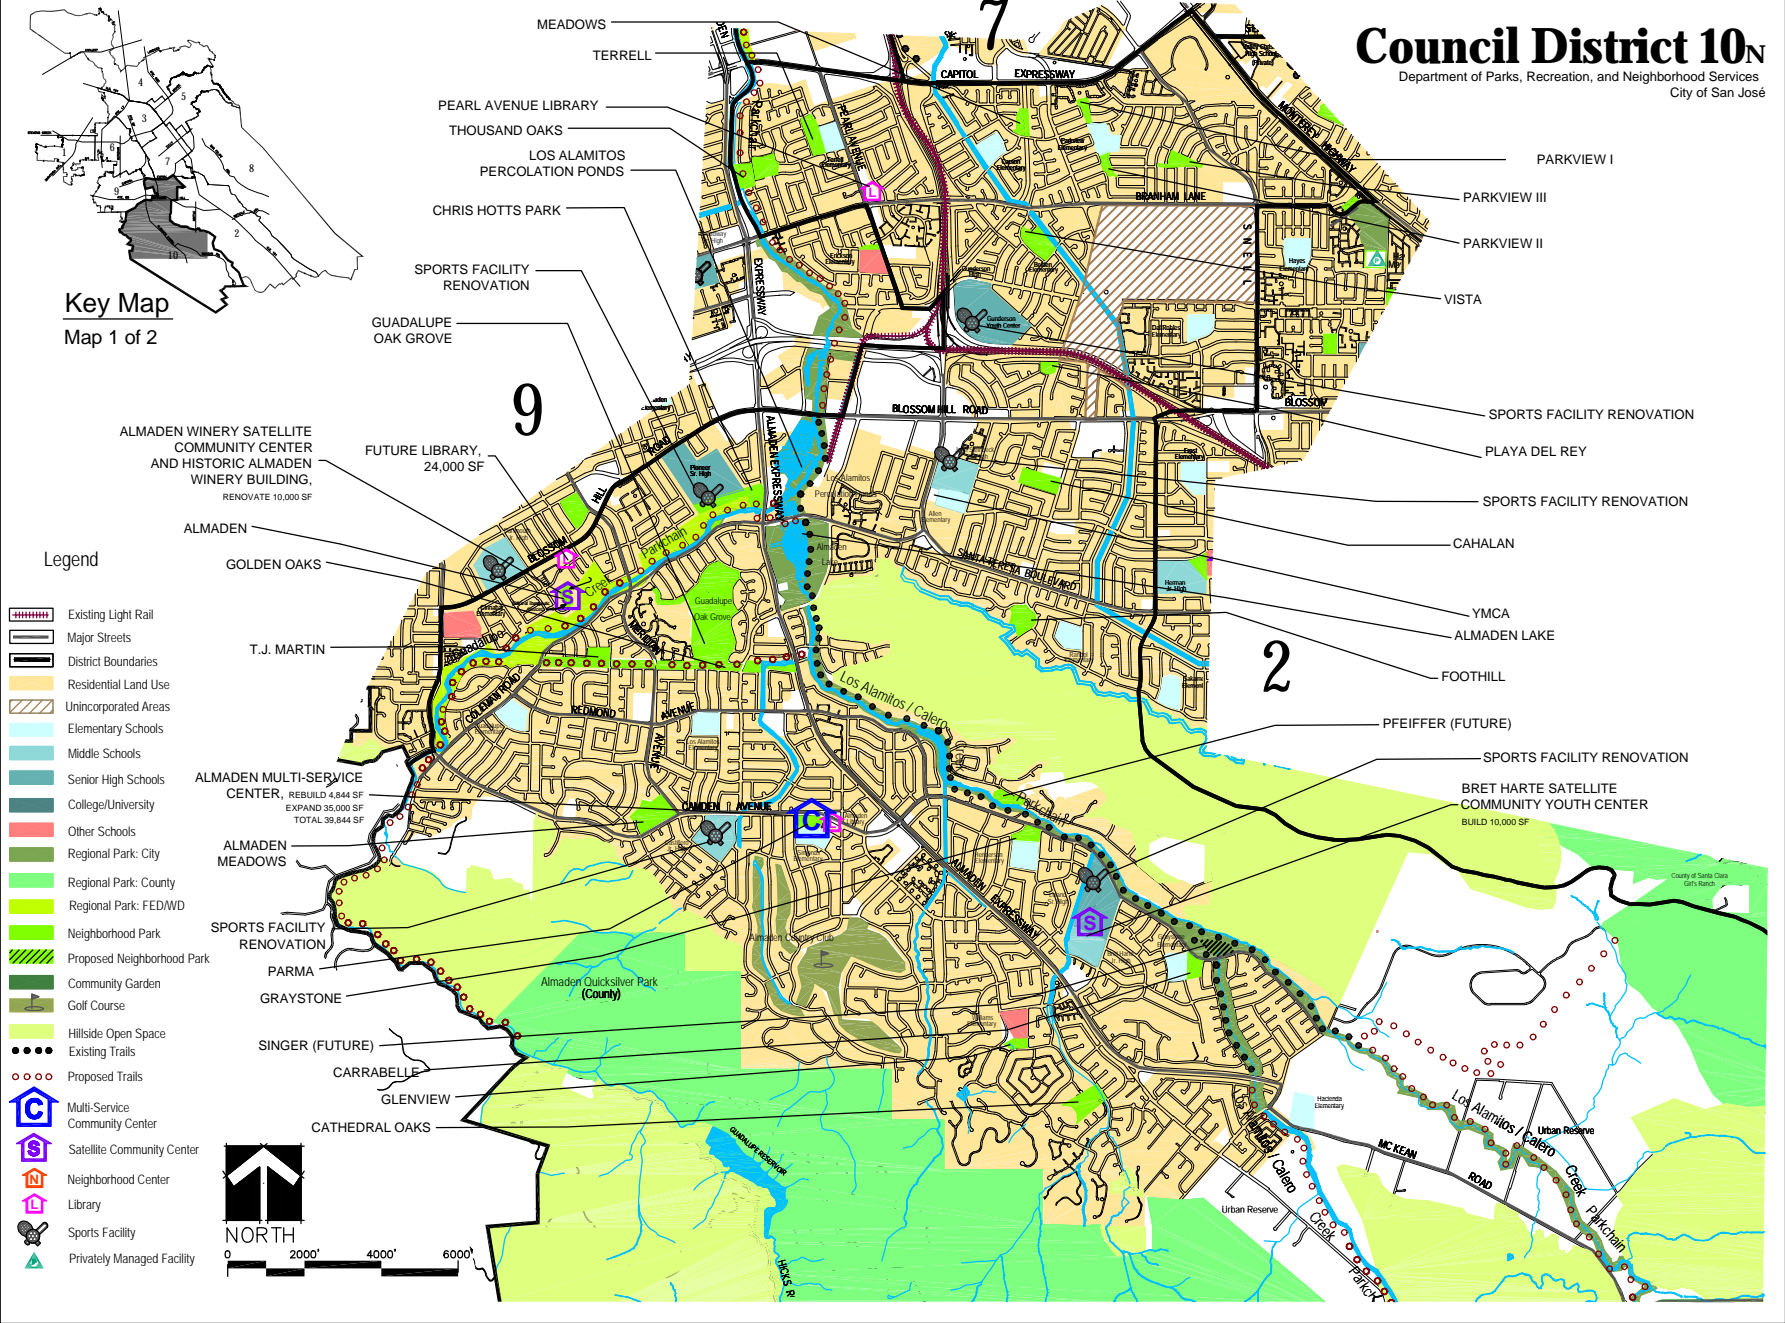

Council District 10N

Department of Parks, Recreation, and Neighborhood Services
City of San José

Key Map
Map 1 of 2

Legend

- Existing Light Rail
- Major Streets
- District Boundaries
- Residential Land Use
- Unincorporated Areas
- Elementary Schools
- Middle Schools
- Senior High Schools
- College/University
- Other Schools
- Regional Park: City
- Regional Park: County
- Regional Park: FEDWD
- Neighborhood Park
- Proposed Neighborhood Park
- Community Garden
- Golf Course
- Hillside Open Space
- Existing Trails
- Proposed Trails
- Multi-Service Community Center
- Satellite Community Center
- Neighborhood Center
- Library
- Sports Facility
- Privately Managed Facility

County of Santa Clara
City of San José