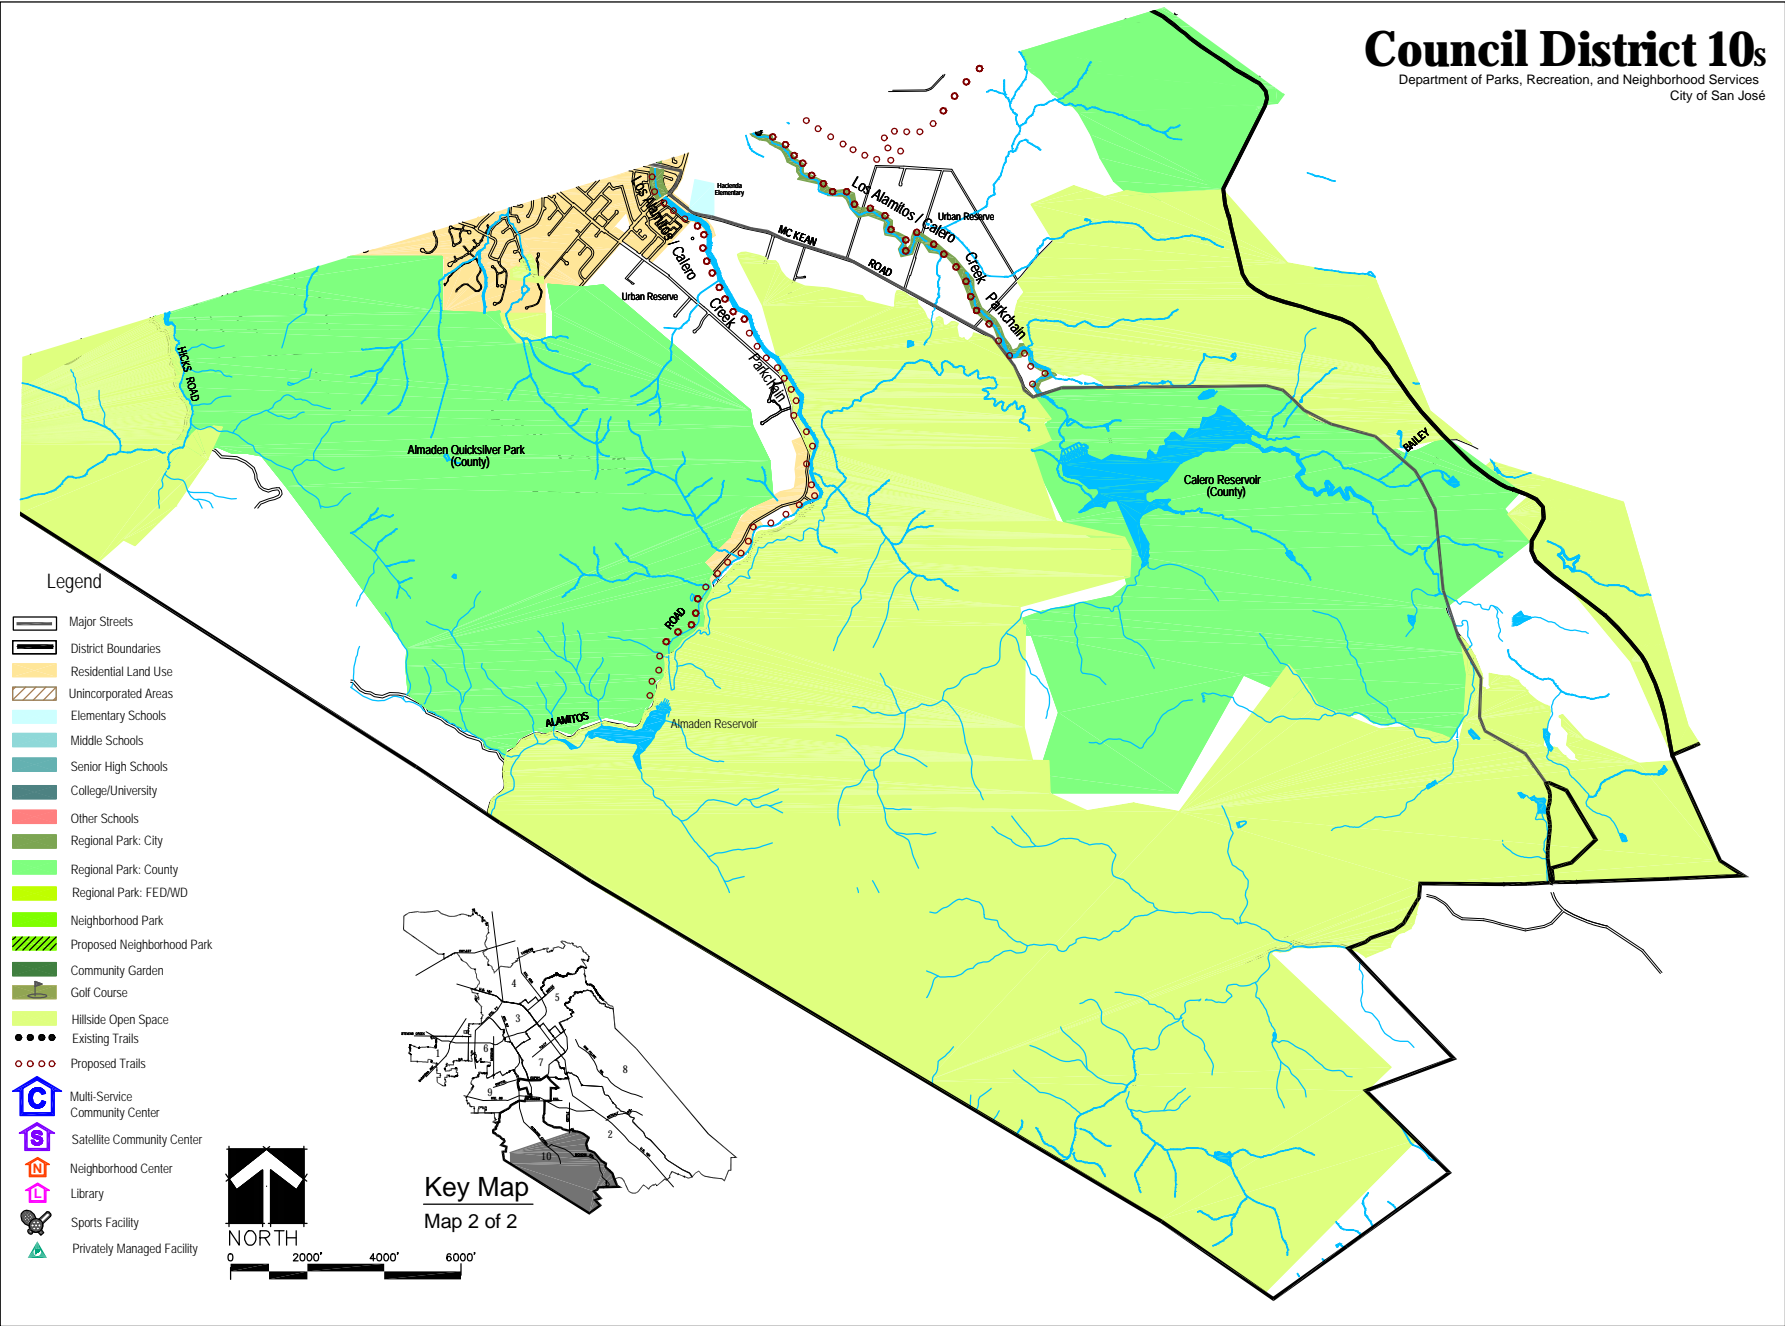

# Council District 10s

Department of Parks, Recreation, and Neighborhood Services  
City of San José

### Legend

- Major Streets
- District Boundaries
- Residential Land Use
- Unincorporated Areas
- Elementary Schools
- Middle Schools
- Senior High Schools
- Colleges/University
- Other Schools
- Regional Park: City
- Regional Park: County
- Regional Park: FED/WD
- Neighborhood Park
- Proposed Neighborhood Park
- Community Garden
- Golf Course
- Hillside Open Space
- Existing Trails
- Proposed Trails
- Multi-Service Community Center
- Satellite Community Center
- Neighborhood Center
- Library
- Sports Facility
- Privately Managed Facility

Key Map  
Map 2 of 2