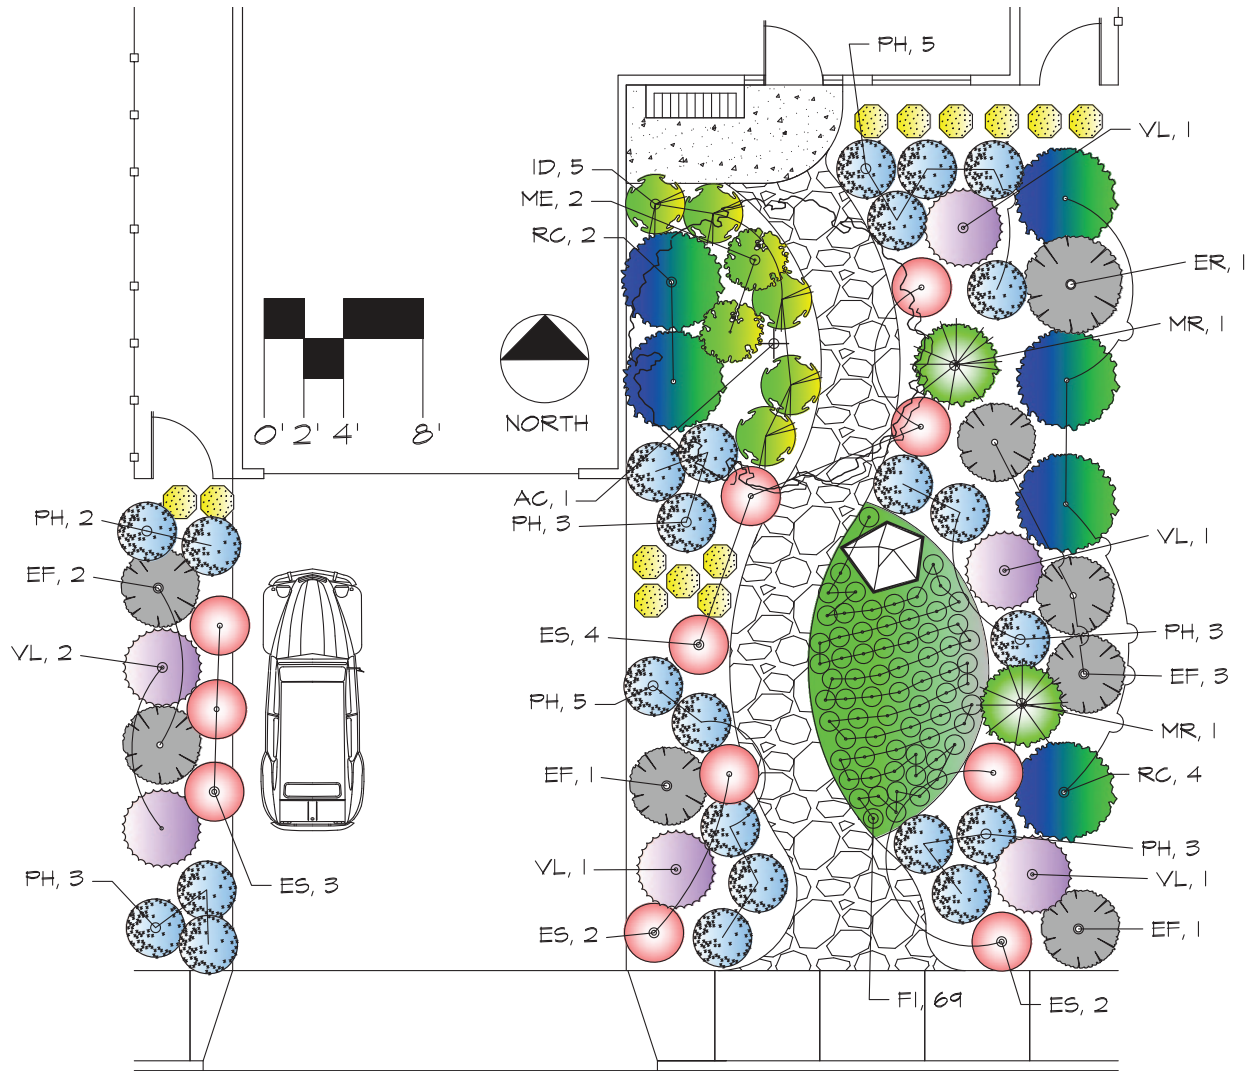

Nectar Garden (Large, Sunny Yard)

Sustainable concept design for yards in Santa Clara Valley

California Buckwheat
Eriogonum fasciculatum

California Fuchsia
Epilobium septentrionale
'Wayne's Silver'

Seaside Daisy
Eriogonum glaucas 'Wayne Roderick'

Beard Tongue
Penstemon heterophyllus
'Blue Springs'

Lilac Verbena
Verbena lilicina

About the Concept Design Series

These designs are simple concepts to provide inspiration and ideas. Check with local nurseries, landscapers or other sustainable garden designers to help choose the best plants for your yard.