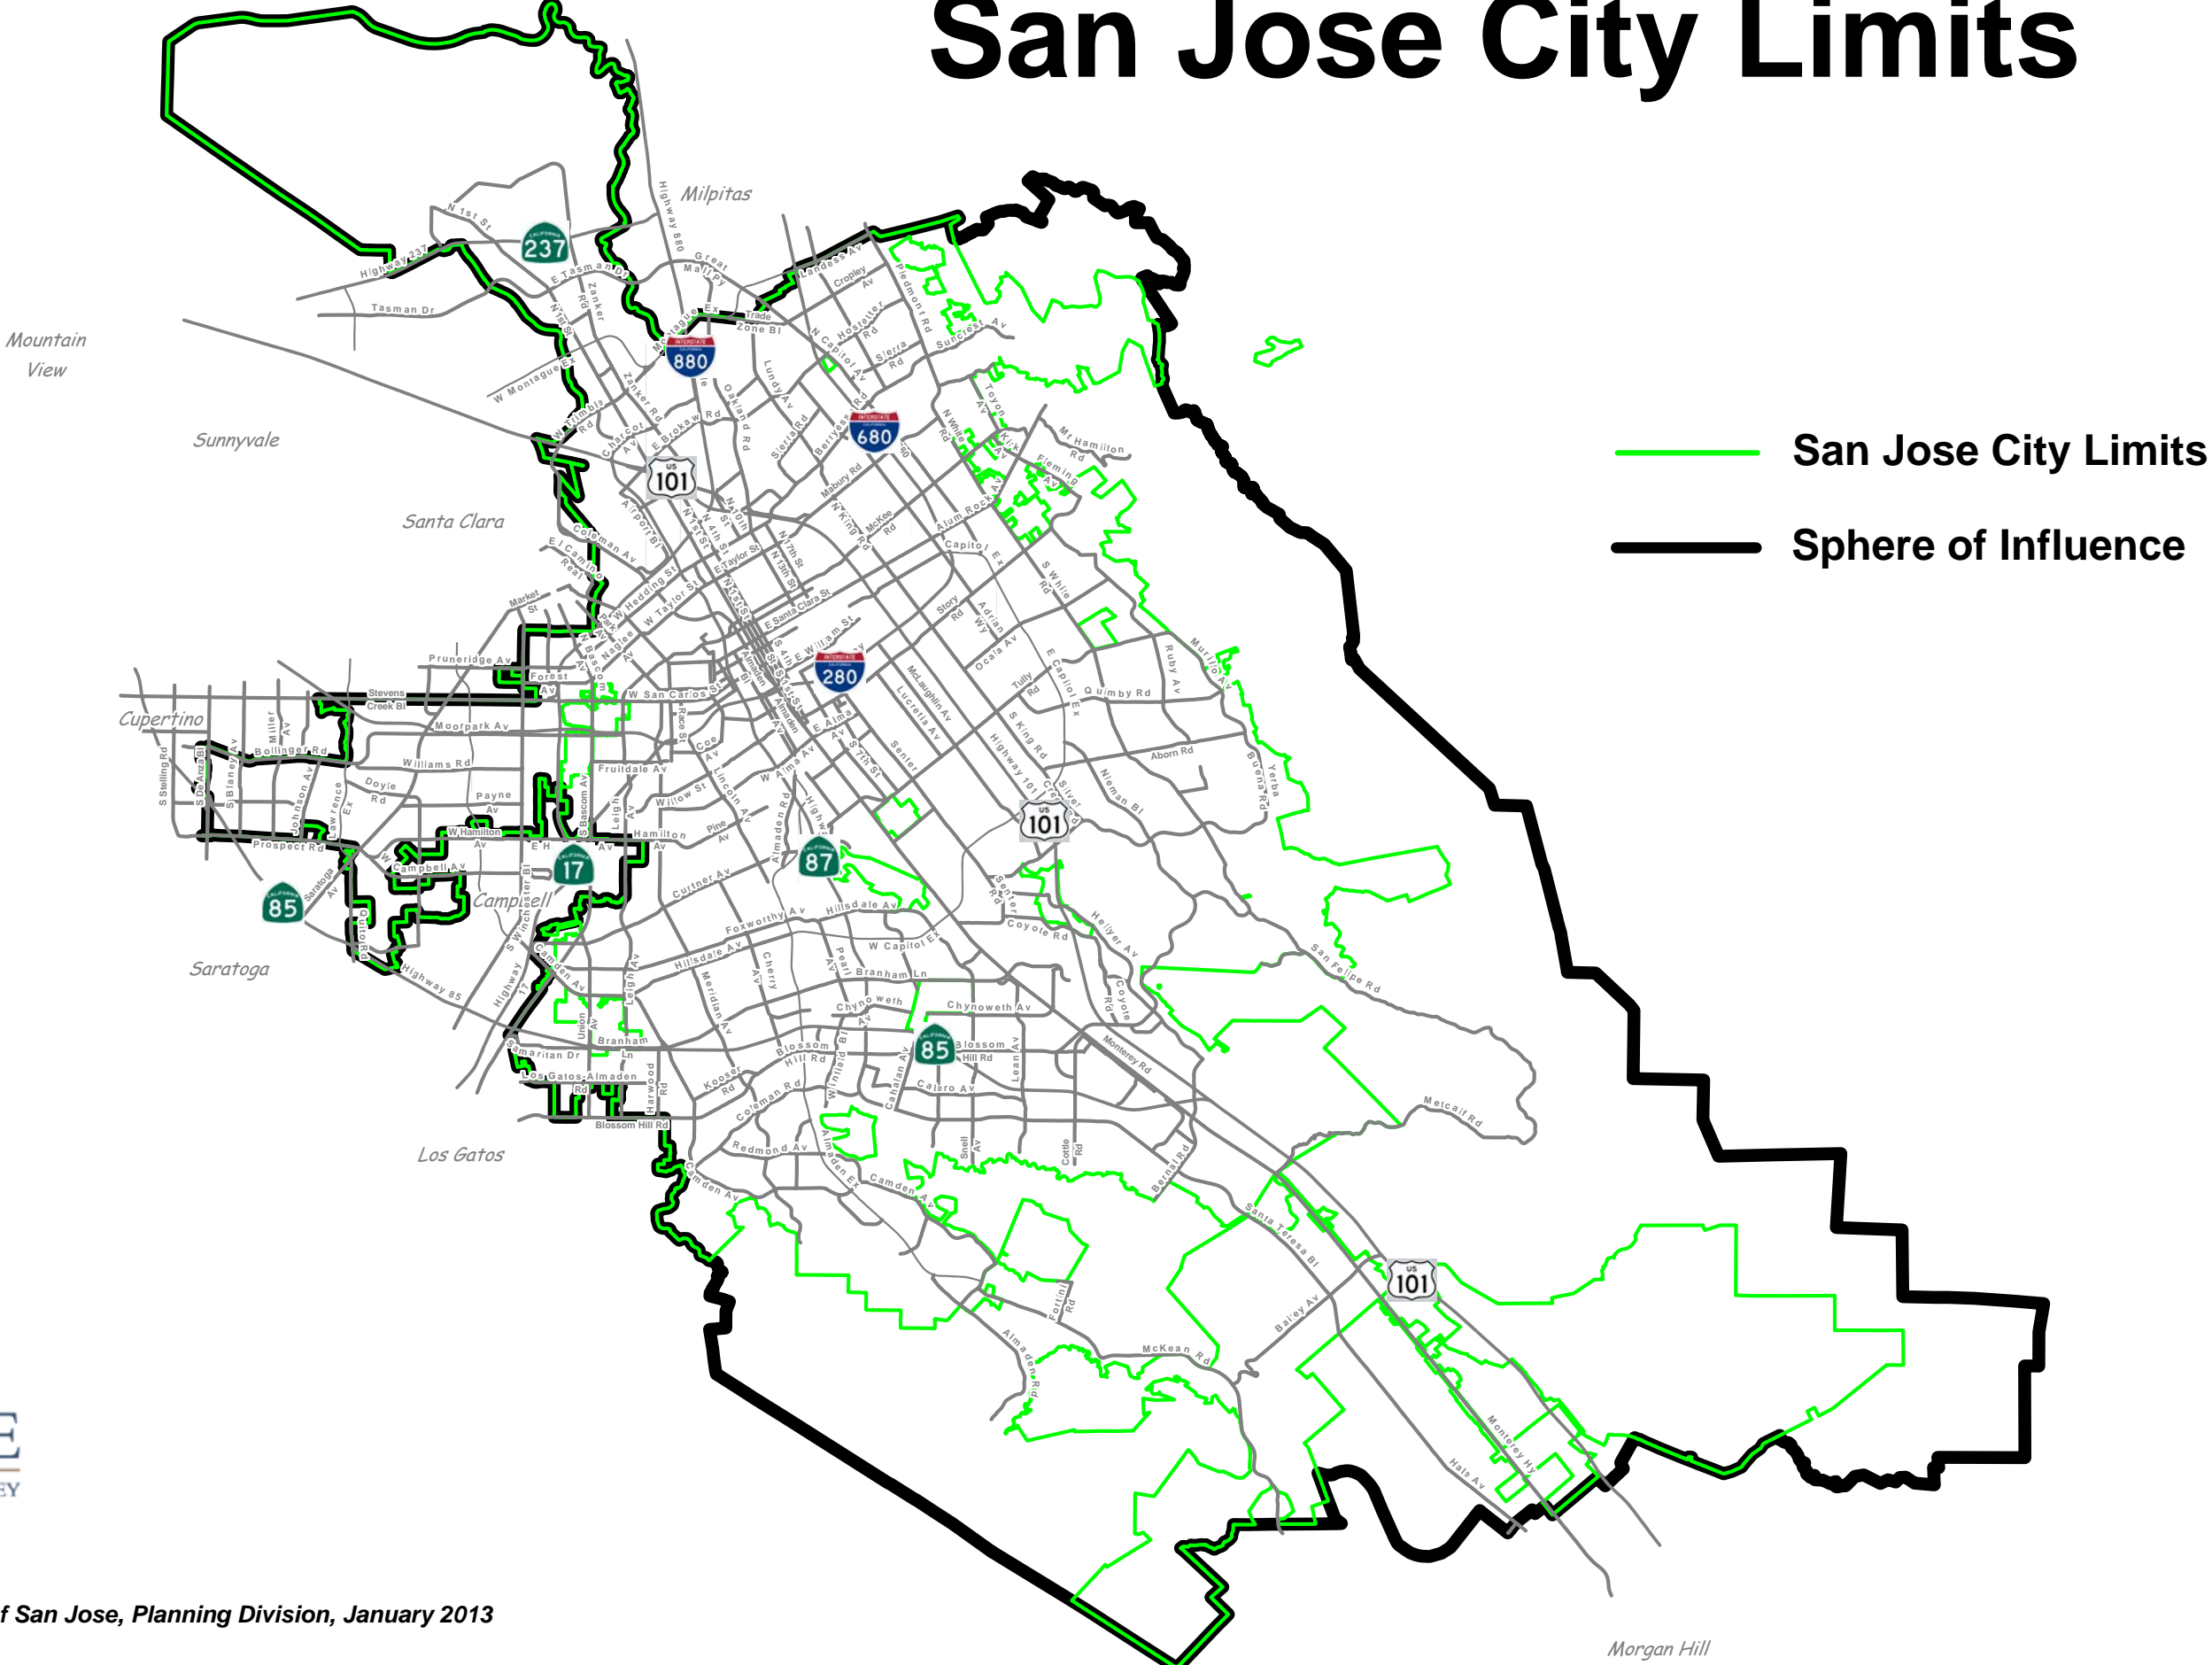

# San Jose City Limits

Scale: 1 inch = 2.5 miles

Map Prepared by: City of San Jose, Planning Division, January 2013

Morgan Hill