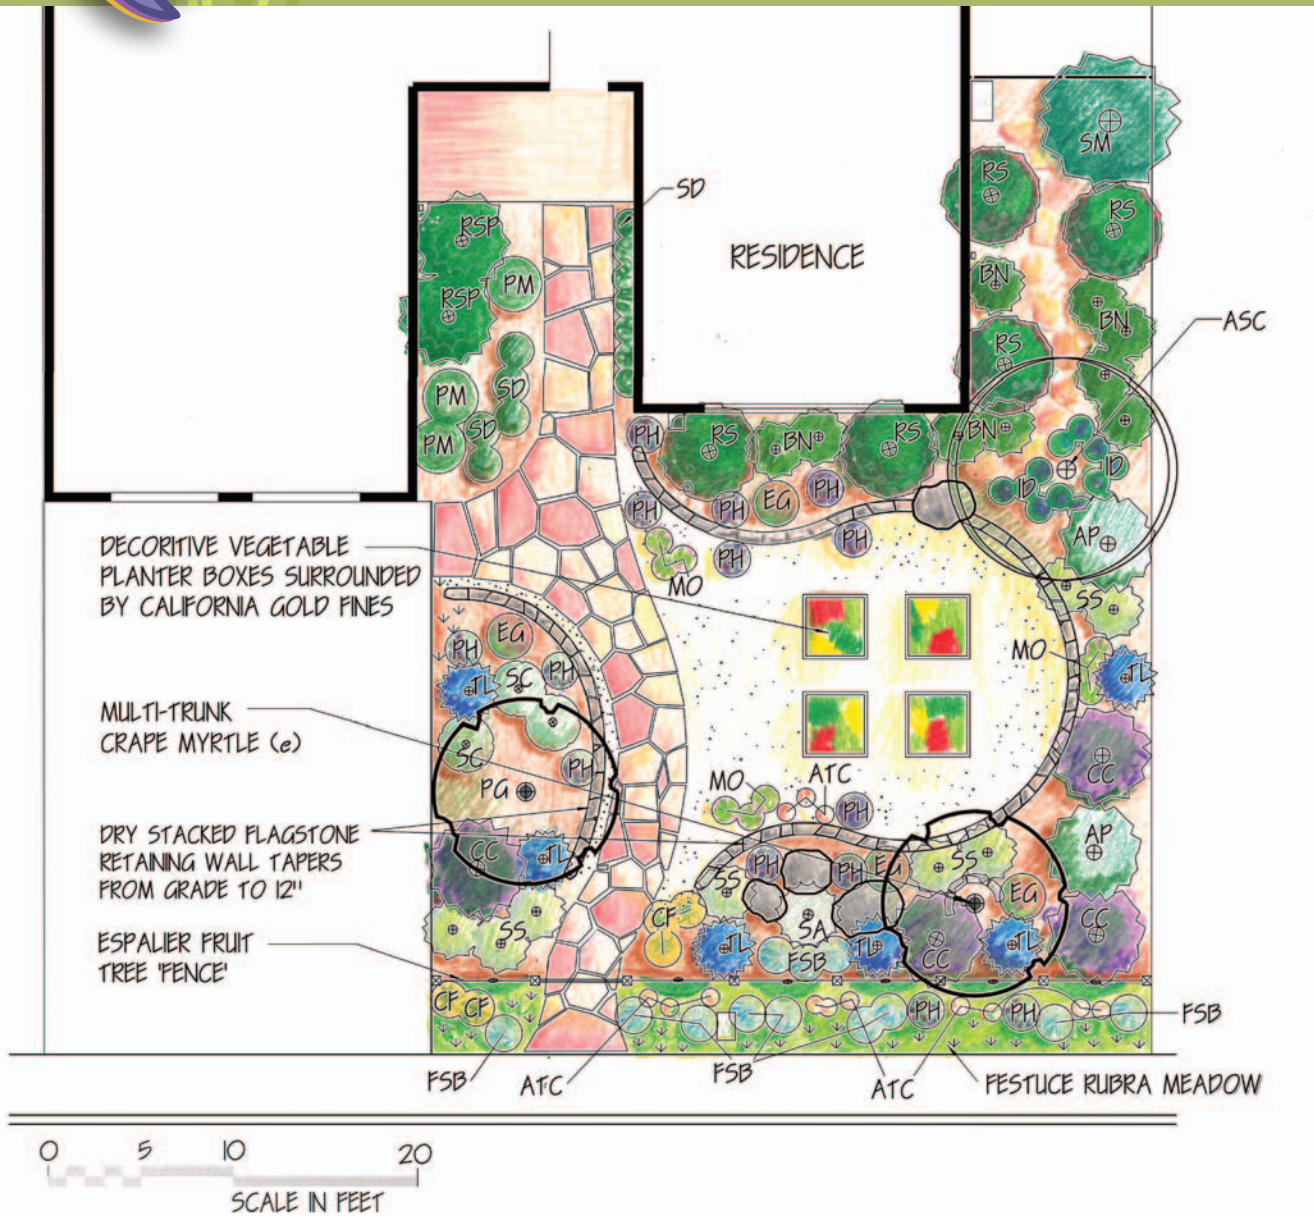

The Edible Garden

Rosy Buckwheat
Eriogonum grande var. rubescens

Wild Lilac
Ceanothus 'Centennial'

Pink Flowering Currant
Ribes sanguineum glutinosum

Blue Bedder Penstemon
Penstemon heterophyllus 'Margarita Bop'

Cleveland Sage
Salvia clevelandii

Common Coyote Mint
Monardella villosa franciscana

About the Concept Design Series

These designs are simple concepts to provide inspiration and ideas. Check with local nurseries, landscapers or other sustainable garden designers to help choose the best plants for your yard.