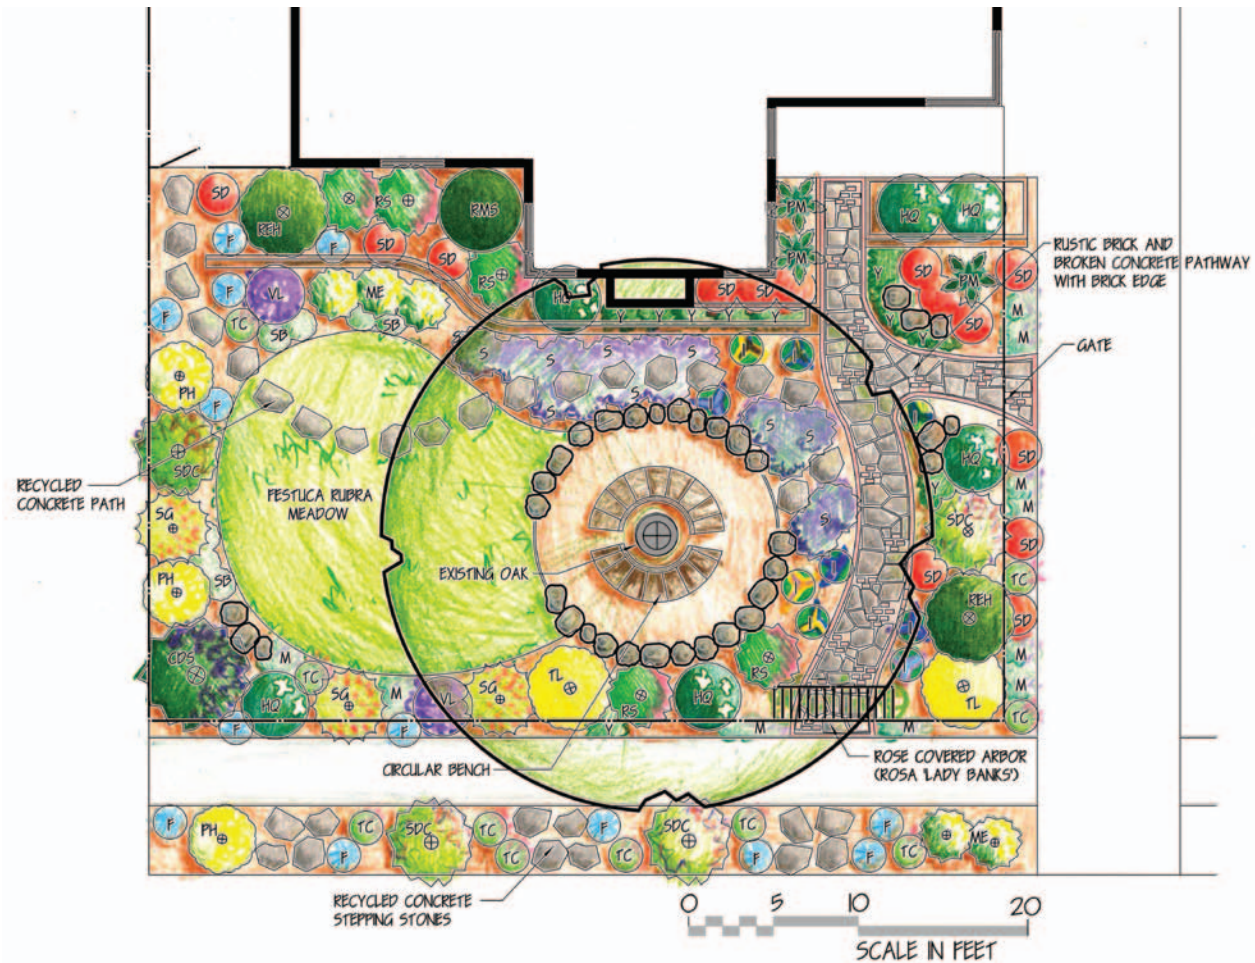

The Children's Garden

Photo by Sherril Osaka

Pink Flowering Currant
Ribes sanguineum glutinosum

Lilac Verbena
Verbena lilicina

Monkey Flower
Mimulus 'Eleanor'

Idaho Fescue
Festuca idahoensis

Western Sword Fern
*Polystichum munitum**

Wild Lilac
Ceanothus 'Dark Star'

About the Concept Design Series

These designs are simple concepts to provide inspiration and ideas. Check with local nurseries, landscapers or other sustainable garden designers to help choose the best plants for your yard.