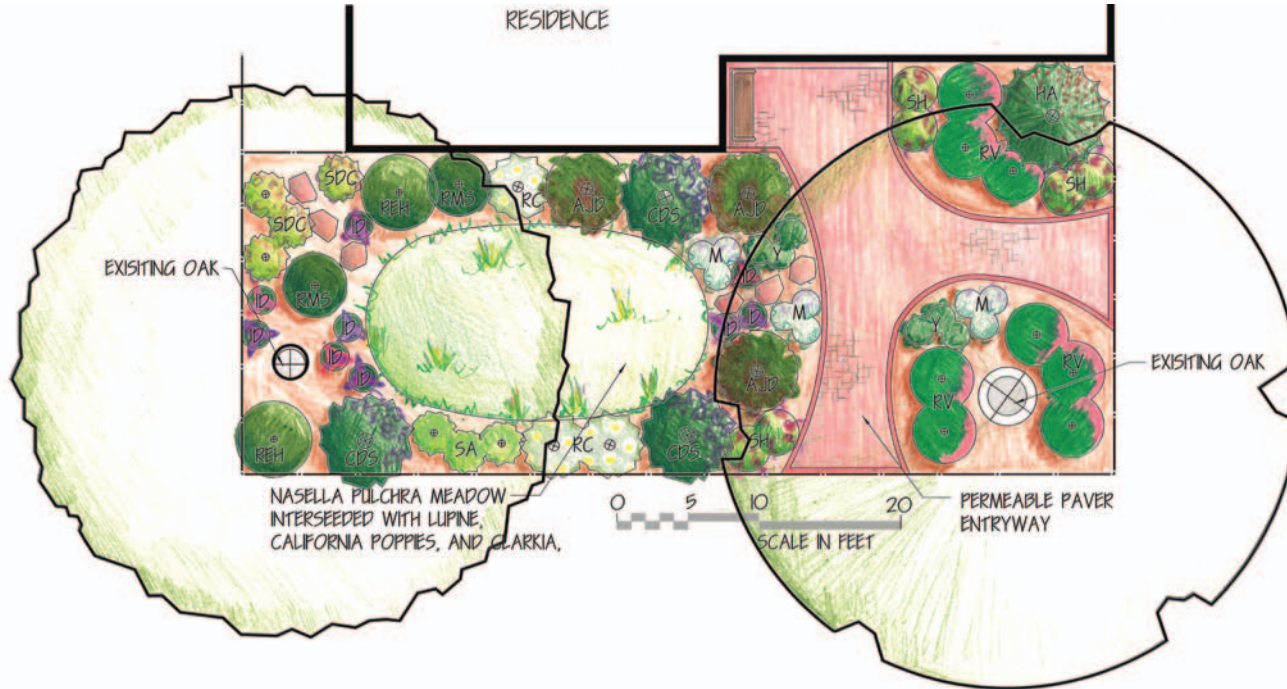

The Shade Garden

Wild Lilac
Ceanothus 'Dark Star'

Pink Flowering Currant
Ribes vibernifolium

Hummingbird Sage
Salvia spathacea

Snowberry
Symphoricarpos albus

Coffeeberry
Rhamnus californica
'Mound San Bruno'

About the Concept Design Series

These designs are simple concepts to provide inspiration and ideas. Check with local nurseries, landscapers or other sustainable garden designers to help choose the best plants for your yard.