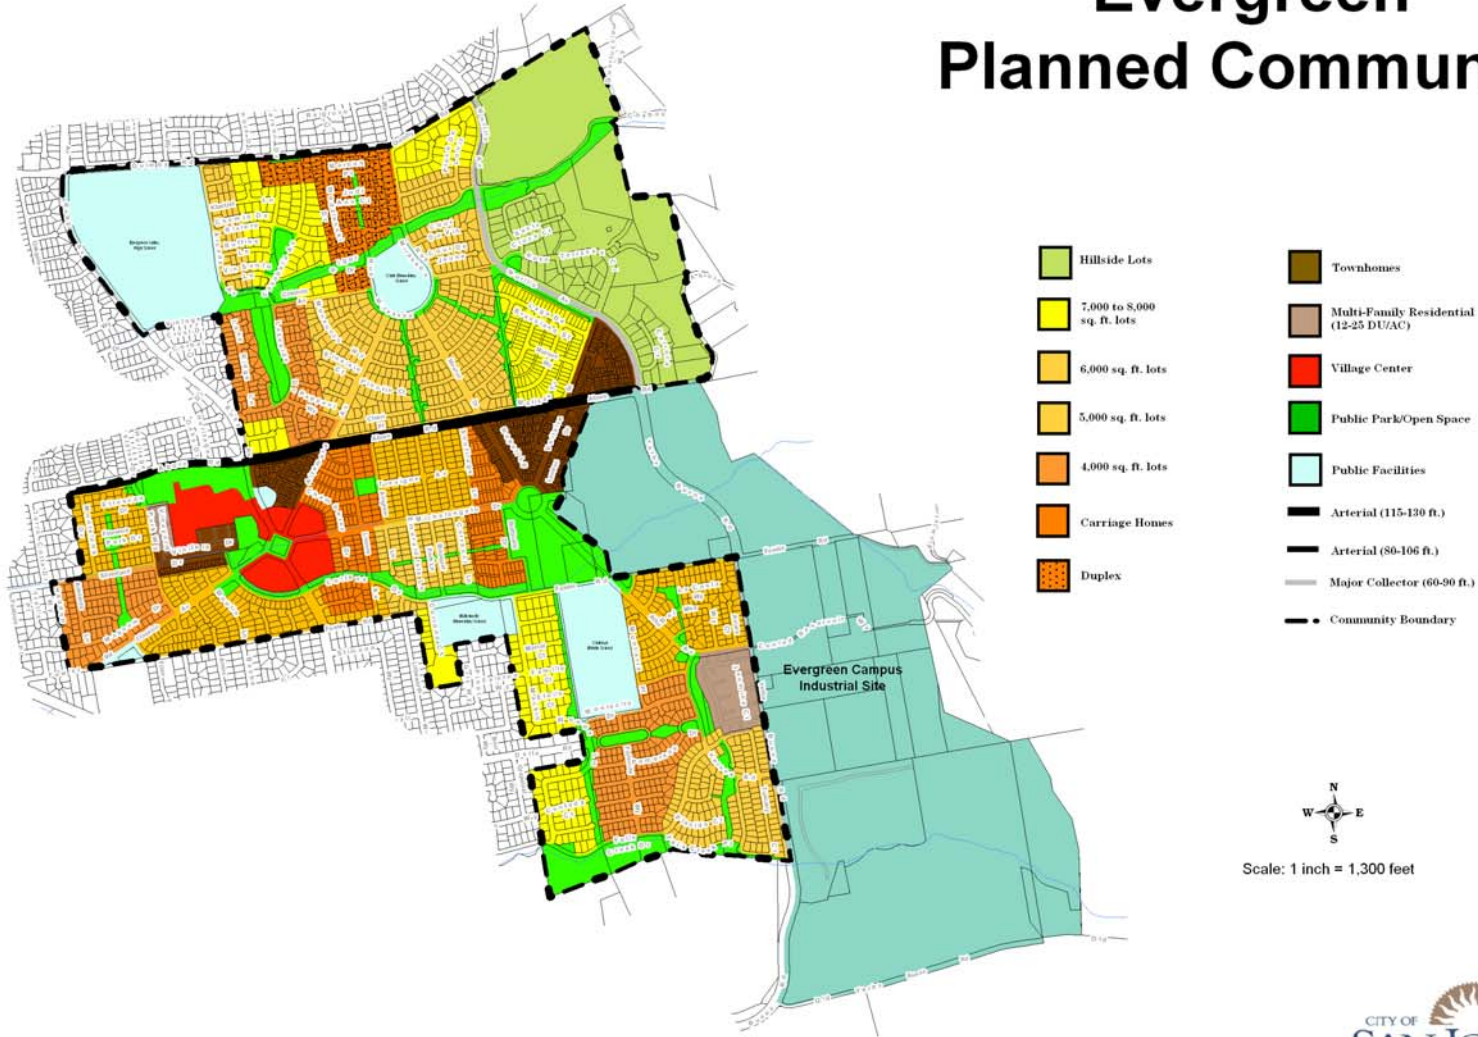

Evergreen Planned Community

Scale: 1 inch = 1,300 feet