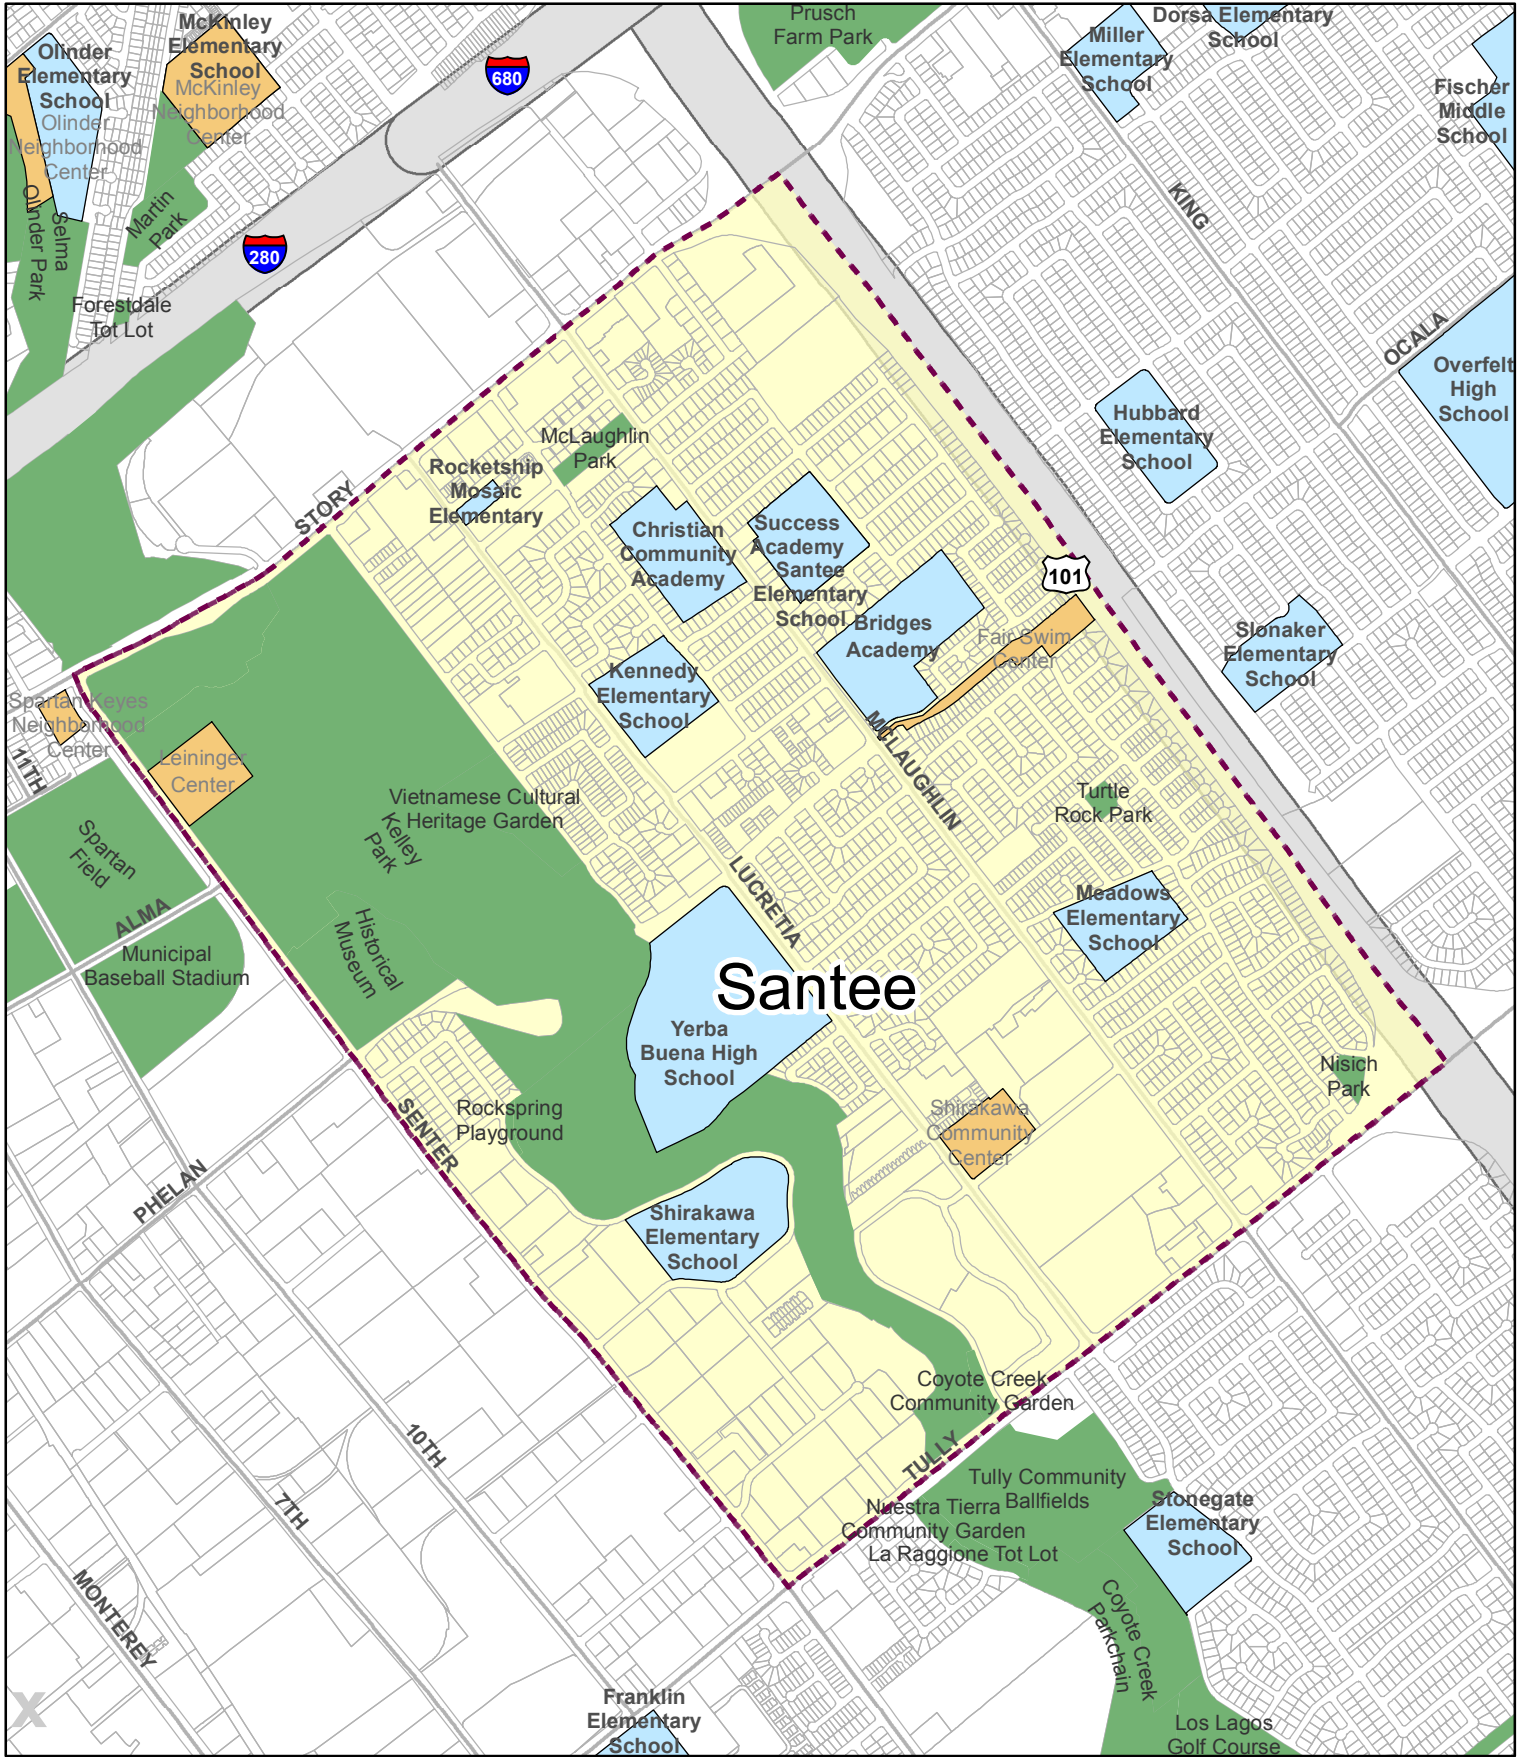

Santee Neighborhood

1 inch = 1,381 feet
 CSJ Housing - October 2013