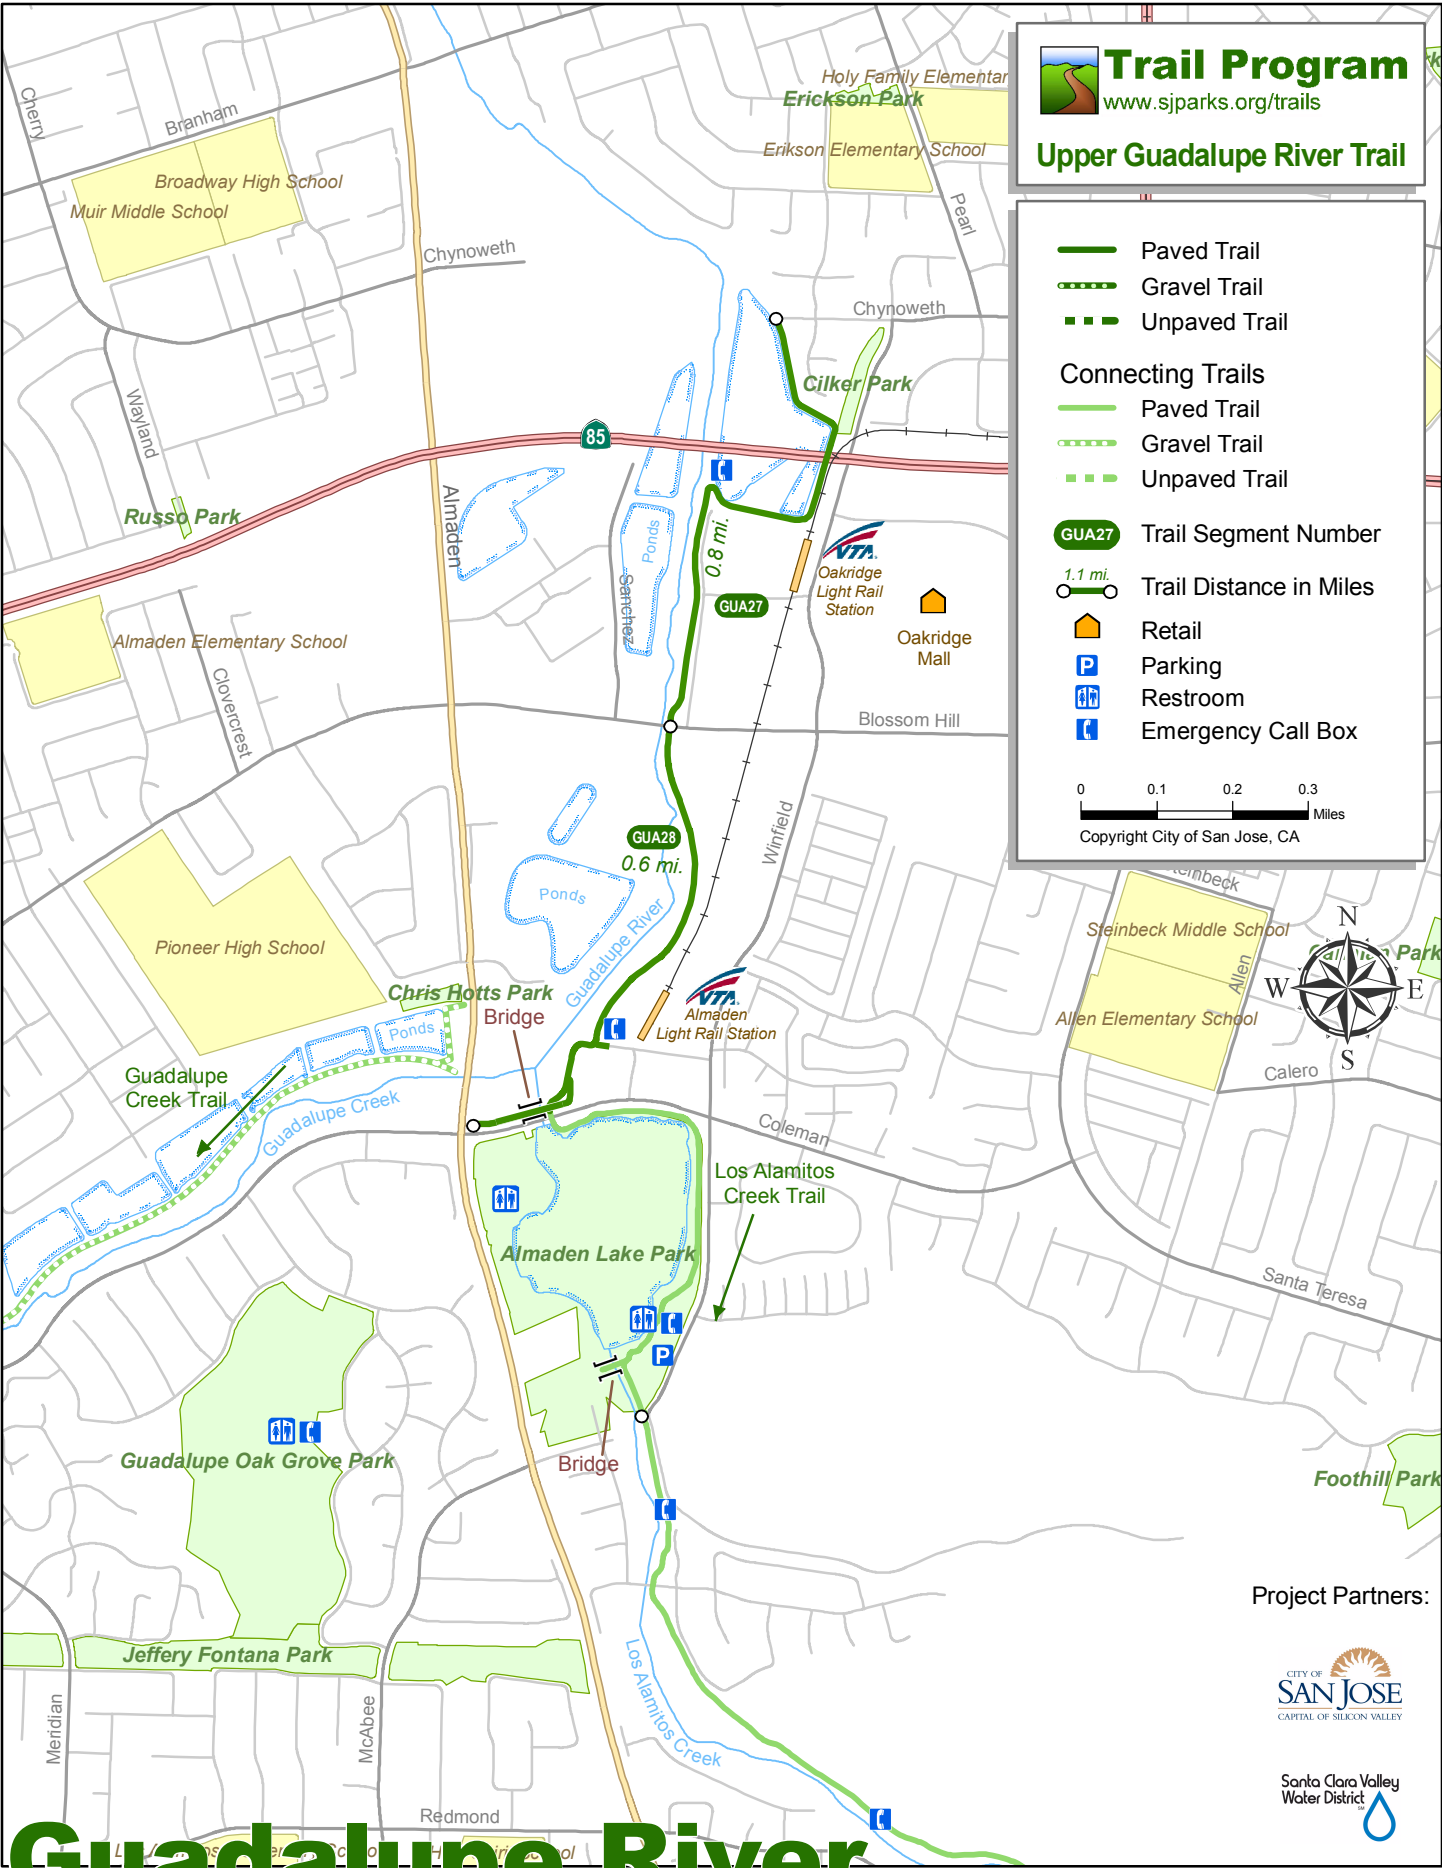

Trail Program
www.sjpark.org/trails

Upper Guadalupe River Trail

-  Paved Trail
-  Gravel Trail
-  Unpaved Trail

- Connecting Trails**
-  Paved Trail
 -  Gravel Trail
 -  Unpaved Trail

 Trail Segment Number

 Trail Distance in Miles

-  Retail
-  Parking
-  Restroom
-  Emergency Call Box

Copyright City of San Jose, CA

Project Partners:

Guadalupe River