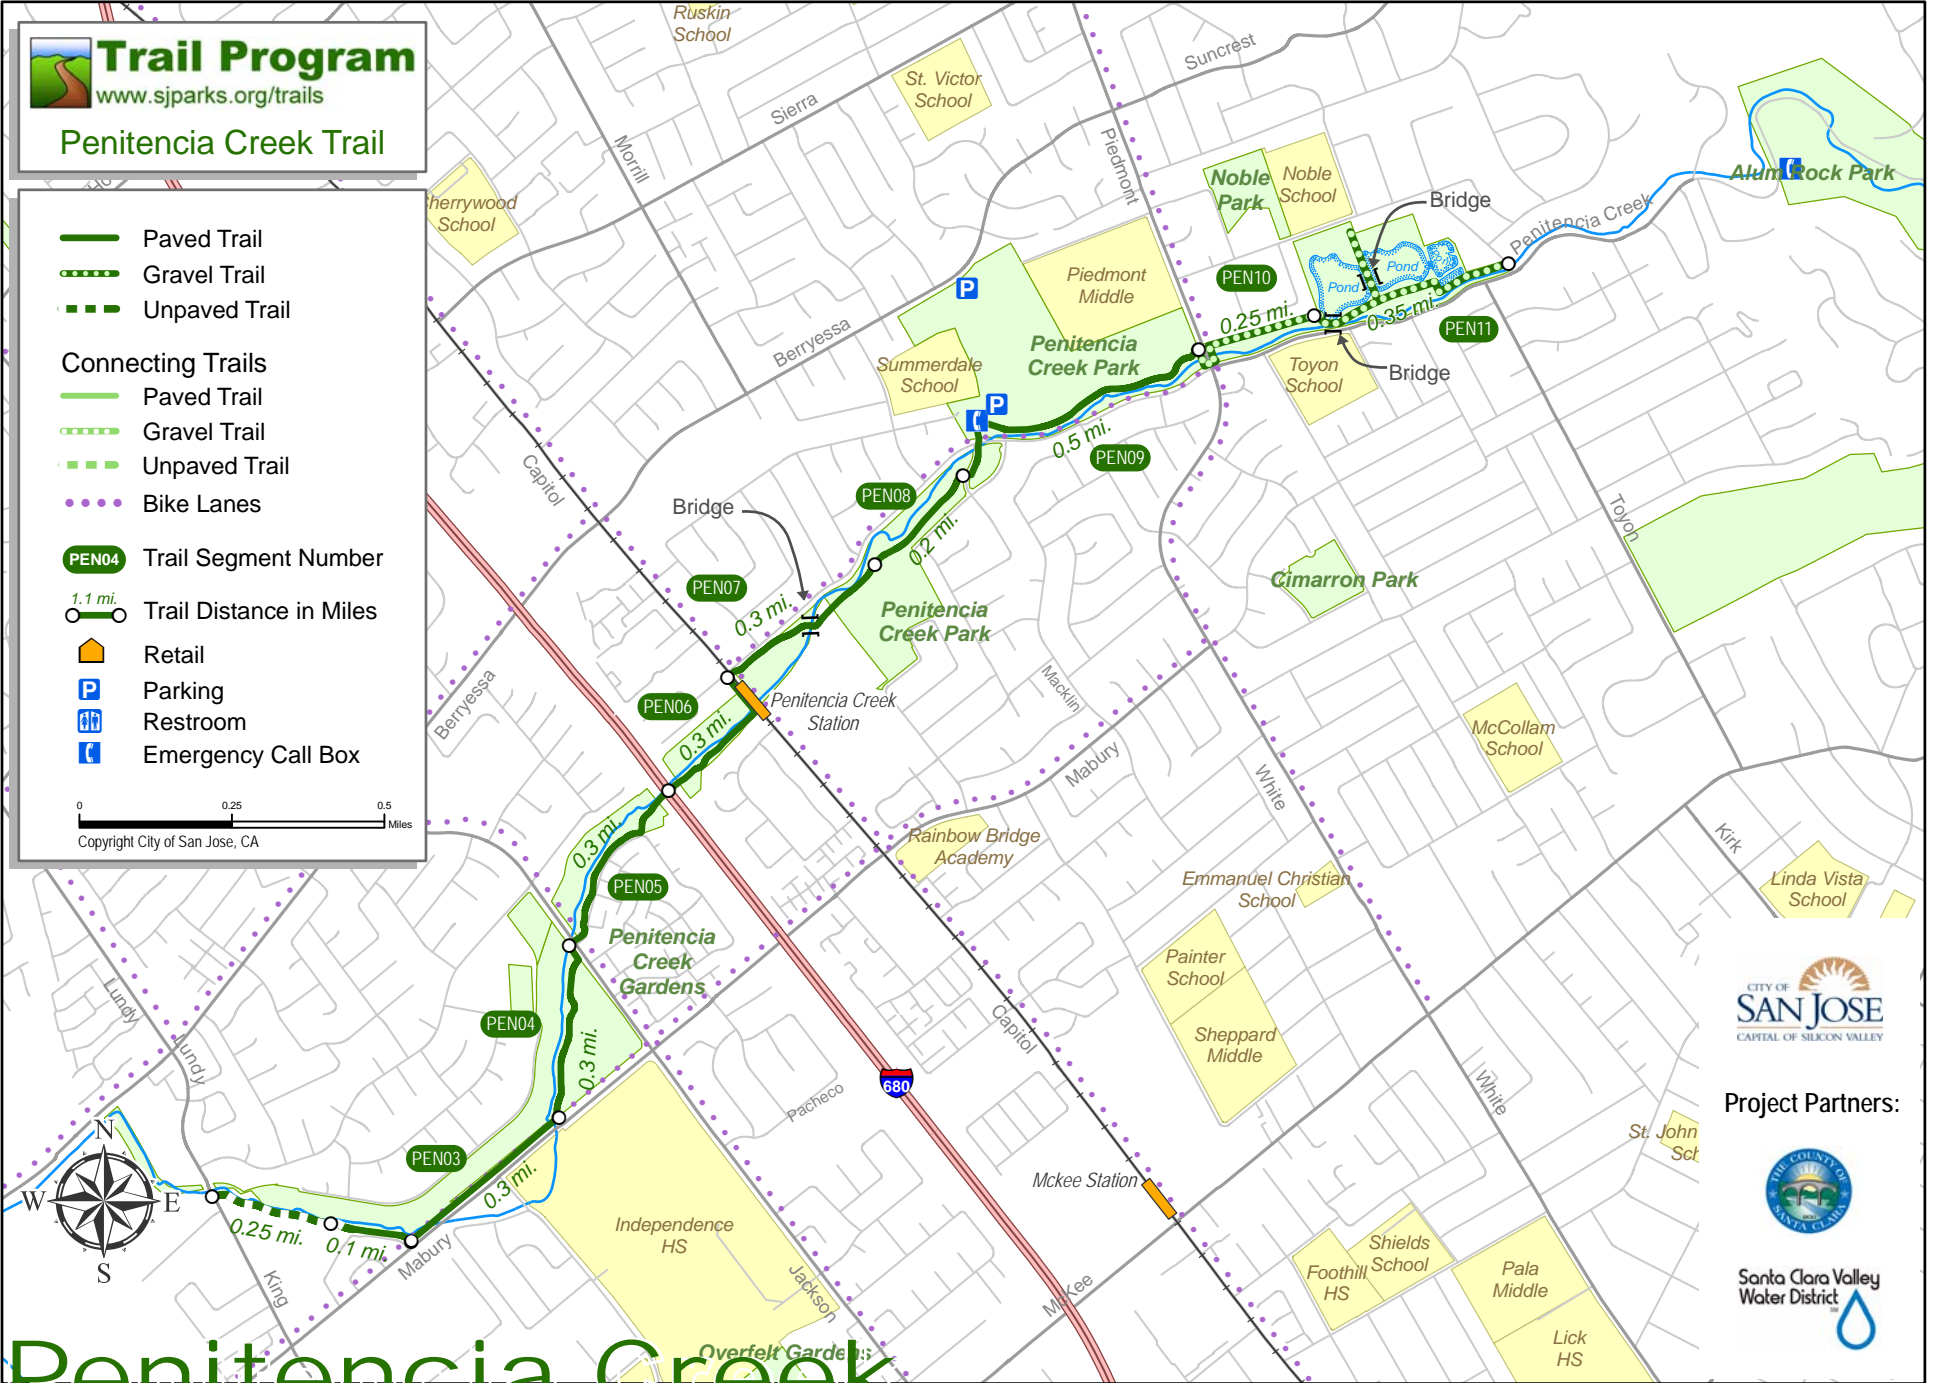

www.sjparcs.org/trails

Penitencia Creek Trail

- Paved Trail
- Gravel Trail
- Unpaved Trail

- Connecting Trails**
- Paved Trail
 - Gravel Trail
 - Unpaved Trail
 - Bike Lanes

- Trail Segment Number
- Trail Distance in Miles
- Retail
- Parking
- Restroom
- Emergency Call Box

Project Partners:

Penitencia Creek

Nov. 2009

map 1012.03