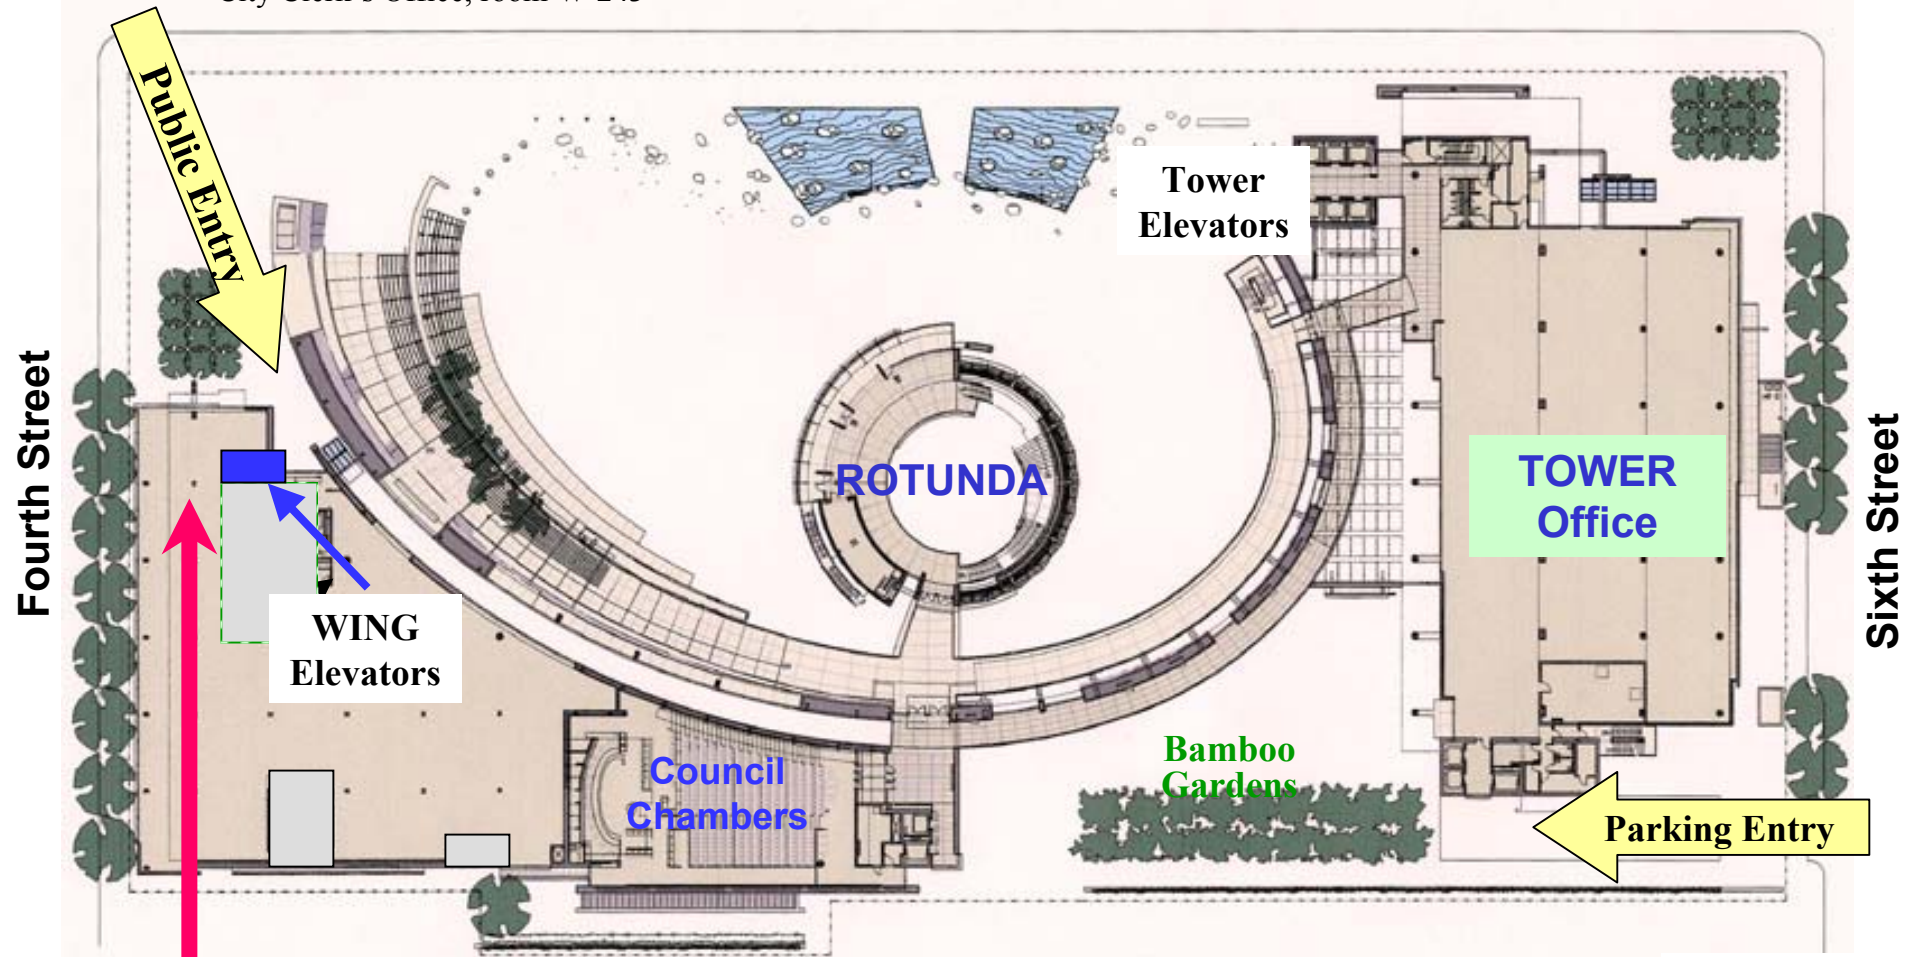

Walk-In

- Enter the door on Fourth Street as shown
- Turn right immediately after you enter the building to the elevators
- Take elevator to 2nd floor
- Turn left after you exit the elevator
- City Clerk's Office, room W-243

Parking

- Enter underground garage on Sixth Street
- Use the WING/City Clerk green elevators in garage
- Take elevator to 2nd floor
- Turn left after you exit the elevator
- City Clerk's Office, room W-243

Santa Clara Street

CLERK's OFFICE
next to elevator on
2nd Floor (W-243)