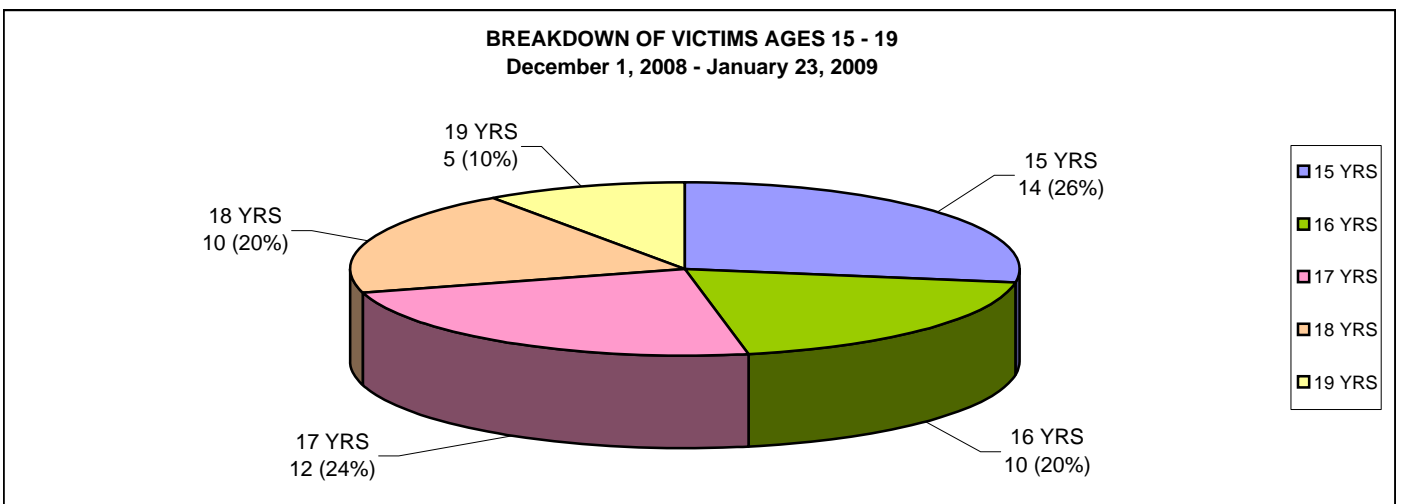

**GANG RELATED INCIDENTS  
AGE BREAKDOWN OF VICTIMS  
February 1, 2008 - January 23, 2009**

<b>VICTIM BREAKDOWN</b>													
Age Range	Feb 08	Mar 08	Apr 08	May 08	Jun 08	Jul 08	Aug 08	Sep 08	Oct 08	Nov 08	Dec 08	1.1.09-1.23.09	Grand Total
Under 10		3	1								2		6
10 - 14	3	4	11	9	8	2	2	12	11	9	4	9	84
15 - 19	23	16	30	35	35	24	19	24	23	27	28	23	307
20 - 24	9	14	18	14	17	8	16	11	12	7	14	9	149
25 - 29	10	7	7	7	1	4	14	2	6	4	10	4	76
30 - 39	5	5	6	8	7	2	8	4	2	3	4	6	60
40 - 49	4	3	4	5	5	1	9	7	8	8	1	2	57
50 & Over		1	4	6	7		3	3	5	5	7	7	48
UNK		1	5	6	5	1	3	8	5	8	11	3	56
<b>TOTAL</b>	<b>54</b>	<b>54</b>	<b>86</b>	<b>90</b>	<b>85</b>	<b>42</b>	<b>74</b>	<b>71</b>	<b>72</b>	<b>71</b>	<b>81</b>	<b>63</b>	<b>843</b>

<b>BREAKDOWN OF VICTIM AGE RANGE 15 - 19</b>													
Age	Feb 08	Mar 08	Apr 08	May 08	Jun 07	Jul 08	Aug 08	Sep 08	Oct 08	Nov 08	Dec 08	1.1.09-1.23.09	Grand Total
15	1	2	14	9	6	9	3	4	3	8	11	3	73
16	1	1	4	11	4	5	5	7	6	5	4	6	59
17	7	4	1	7	9	4	5	7	8	5	4	8	69
18	8	6	7	5	8	4	3	1	3	3	6	4	58
19	6	3	4	3	8	2	3	5	3	6	3	2	48
<b>TOTAL</b>	<b>23</b>	<b>16</b>	<b>30</b>	<b>35</b>	<b>35</b>	<b>24</b>	<b>19</b>	<b>24</b>	<b>23</b>	<b>27</b>	<b>28</b>	<b>23</b>	<b>307</b>

Note: One case may have multiple offenders. Conversely, a case may not have a victim as both parties were arrested/ cited or victim is a business.