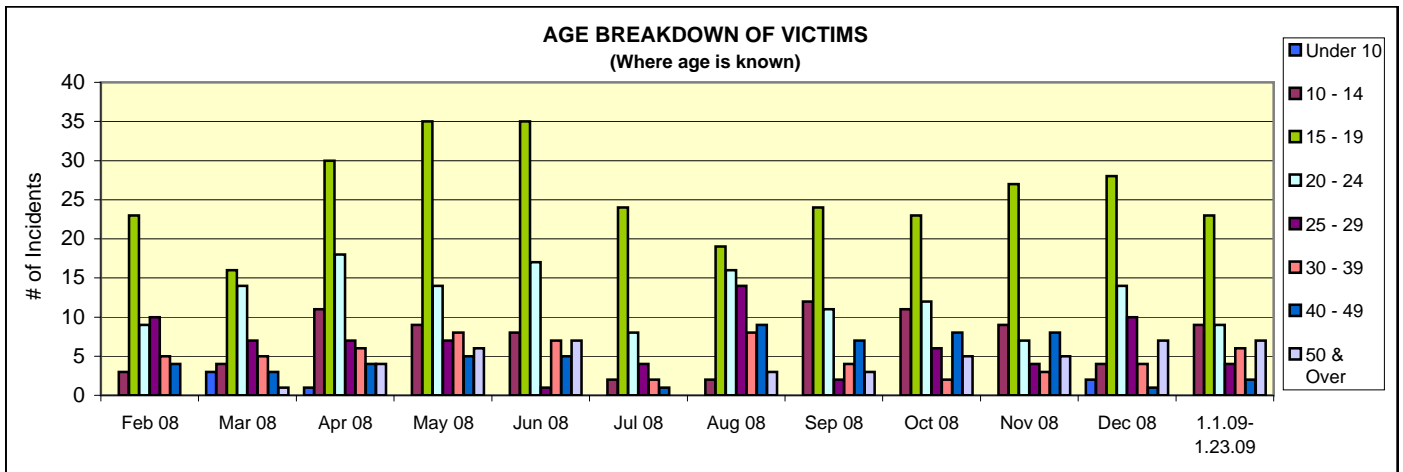

**GANG RELATED INCIDENTS  
AGE BREAKDOWN OF VICTIMS  
February 1, 2008 - January 23, 2009**

<b>VICTIM BREAKDOWN</b>													
Age Range	Feb 08	Mar 08	Apr 08	May 08	Jun 08	Jul 08	Aug 08	Sep 08	Oct 08	Nov 08	Dec 08	1.1.09-1.23.09	Grand Total
Under 10		3	1								2		6
10 - 14	3	4	11	9	8	2	2	12	11	9	4	9	84
15 - 19	23	16	30	35	35	24	19	24	23	27	28	23	307
20 - 24	9	14	18	14	17	8	16	11	12	7	14	9	149
25 - 29	10	7	7	7	1	4	14	2	6	4	10	4	76
30 - 39	5	5	6	8	7	2	8	4	2	3	4	6	60
40 - 49	4	3	4	5	5	1	9	7	8	8	1	2	57
50 & Over		1	4	6	7		3	3	5	5	7	7	48
UNK		1	5	6	5	1	3	8	5	8	11	3	56
<b>TOTAL</b>	<b>54</b>	<b>54</b>	<b>86</b>	<b>90</b>	<b>85</b>	<b>42</b>	<b>74</b>	<b>71</b>	<b>72</b>	<b>71</b>	<b>81</b>	<b>63</b>	<b>843</b>

<b>BREAKDOWN OF VICTIM AGE RANGE 15 - 19</b>													
Age	Feb 08	Mar 08	Apr 08	May 08	Jun 07	Jul 08	Aug 08	Sep 08	Oct 08	Nov 08	Dec 08	1.1.09-1.23.09	Grand Total
15	1	2	14	9	6	9	3	4	3	8	11	3	73
16	1	1	4	11	4	5	5	7	6	5	4	6	59
17	7	4	1	7	9	4	5	7	8	5	4	8	69
18	8	6	7	5	8	4	3	1	3	3	6	4	58
19	6	3	4	3	8	2	3	5	3	6	3	2	48
<b>TOTAL</b>	<b>23</b>	<b>16</b>	<b>30</b>	<b>35</b>	<b>35</b>	<b>24</b>	<b>19</b>	<b>24</b>	<b>23</b>	<b>27</b>	<b>28</b>	<b>23</b>	<b>307</b>

Note: One case may have multiple offenders. Conversely, a case may not have a victim as both parties were arrested/ cited or victim is a business.