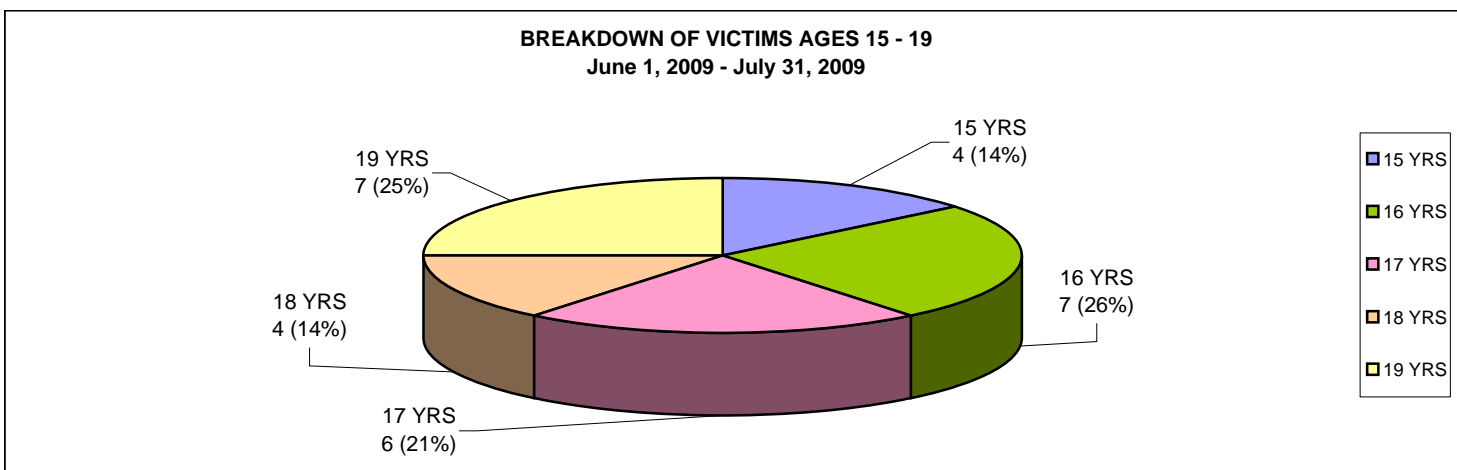

**GANG RELATED INCIDENTS  
AGE BREAKDOWN OF VICTIMS  
August 1, 2008 - July 31, 2009**

<b>VICTIM BREAKDOWN</b>													
Age Range	Aug 08	Sep 08	Oct 08	Nov 08	Dec 08	Jan 09	Feb 09	Mar 09	Apr 09	May 09	Jun 09	Jul 09	Grand Total
Under 10					2							1	3
10 - 14	2	12	11	9	4	9	7	8	4	8	2	5	81
15 - 19	19	24	23	27	28	29	20	35	25	31	18	10	289
20 - 24	16	11	12	7	14	17	11	5	15	12	9	20	149
25 - 29	14	2	6	4	10	6	3	3	10	4	4	9	75
30 - 39	8	4	2	3	4	9	7	1	7	12	8	6	71
40 - 49	9	7	8	8	1	8	7	5	2	10	2	6	73
50 & Over	3	3	5	5	7	3	7	6	7	4	2	5	57
UNK	3	8	5	8	11	4	8	3	5	5	4	12	76
<b>TOTAL</b>	<b>74</b>	<b>71</b>	<b>72</b>	<b>71</b>	<b>81</b>	<b>85</b>	<b>70</b>	<b>66</b>	<b>75</b>	<b>86</b>	<b>49</b>	<b>74</b>	<b>874</b>
<b>TOTAL JUVENILES</b>	<b>15</b>	<b>30</b>	<b>28</b>	<b>27</b>	<b>25</b>	<b>31</b>	<b>22</b>	<b>32</b>	<b>17</b>	<b>30</b>	<b>13</b>	<b>12</b>	<b>282</b>
<b>TOTAL ADULTS</b>	<b>59</b>	<b>41</b>	<b>44</b>	<b>44</b>	<b>56</b>	<b>54</b>	<b>48</b>	<b>34</b>	<b>58</b>	<b>56</b>	<b>36</b>	<b>62</b>	<b>592</b>

<b>BREAKDOWN OF VICTIM AGE RANGE 15 - 19</b>													
Age	Aug 08	Sep 08	Oct 08	Nov 08	Dec 08	Jan 09	Feb 09	Mar 09	Apr 09	May 09	Jun 09	Jul 09	Grand Total
15	3	4	3	8	11	3	4	10	4	7	2	2	61
16	5	7	6	5	4	10	8	7	4	10	5	2	73
17	5	7	8	5	4	9	3	7	5	5	4	2	64
18	3	1	3	3	6	5	2	7	5	4	2	2	43
19	3	5	3	6	3	2	3	4	7	5	5	2	48
<b>TOTAL</b>	<b>19</b>	<b>24</b>	<b>23</b>	<b>27</b>	<b>28</b>	<b>29</b>	<b>20</b>	<b>35</b>	<b>25</b>	<b>31</b>	<b>18</b>	<b>10</b>	<b>289</b>

Note: One case may have multiple offenders. Conversely, a case may not have a victim as both parties were arrested/ cited or victim is a business.