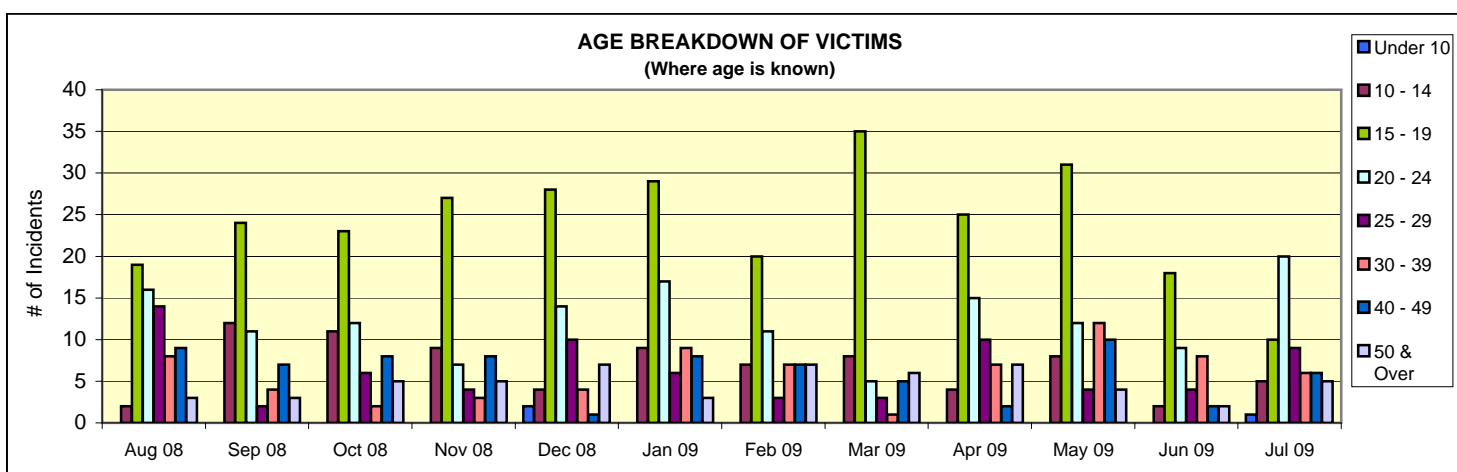

**GANG RELATED INCIDENTS  
AGE BREAKDOWN OF VICTIMS  
August 1, 2008 - July 31, 2009**

<b>VICTIM BREAKDOWN</b>													
Age Range	Aug 08	Sep 08	Oct 08	Nov 08	Dec 08	Jan 09	Feb 09	Mar 09	Apr 09	May 09	Jun 09	Jul 09	Grand Total
Under 10					2							1	3
10 - 14	2	12	11	9	4	9	7	8	4	8	2	5	81
15 - 19	19	24	23	27	28	29	20	35	25	31	18	10	289
20 - 24	16	11	12	7	14	17	11	5	15	12	9	20	149
25 - 29	14	2	6	4	10	6	3	3	10	4	4	9	75
30 - 39	8	4	2	3	4	9	7	1	7	12	8	6	71
40 - 49	9	7	8	8	1	8	7	5	2	10	2	6	73
50 & Over	3	3	5	5	7	3	7	6	7	4	2	5	57
UNK	3	8	5	8	11	4	8	3	5	5	4	12	76
<b>TOTAL</b>	<b>74</b>	<b>71</b>	<b>72</b>	<b>71</b>	<b>81</b>	<b>85</b>	<b>70</b>	<b>66</b>	<b>75</b>	<b>86</b>	<b>49</b>	<b>74</b>	<b>874</b>
<b>TOTAL JUVENILES</b>	<b>15</b>	<b>30</b>	<b>28</b>	<b>27</b>	<b>25</b>	<b>31</b>	<b>22</b>	<b>32</b>	<b>17</b>	<b>30</b>	<b>13</b>	<b>12</b>	<b>282</b>
<b>TOTAL ADULTS</b>	<b>59</b>	<b>41</b>	<b>44</b>	<b>44</b>	<b>56</b>	<b>54</b>	<b>48</b>	<b>34</b>	<b>58</b>	<b>56</b>	<b>36</b>	<b>62</b>	<b>592</b>

<b>BREAKDOWN OF VICTIM AGE RANGE 15 - 19</b>													
Age	Aug 08	Sep 08	Oct 08	Nov 08	Dec 08	Jan 09	Feb 09	Mar 09	Apr 09	May 09	Jun 09	Jul 09	Grand Total
15	3	4	3	8	11	3	4	10	4	7	2	2	61
16	5	7	6	5	4	10	8	7	4	10	5	2	73
17	5	7	8	5	4	9	3	7	5	5	4	2	64
18	3	1	3	3	6	5	2	7	5	4	2	2	43
19	3	5	3	6	3	2	3	4	7	5	5	2	48
<b>TOTAL</b>	<b>19</b>	<b>24</b>	<b>23</b>	<b>27</b>	<b>28</b>	<b>29</b>	<b>20</b>	<b>35</b>	<b>25</b>	<b>31</b>	<b>18</b>	<b>10</b>	<b>289</b>

Note: One case may have multiple offenders. Conversely, a case may not have a victim as both parties were arrested/ cited or victim is a business.