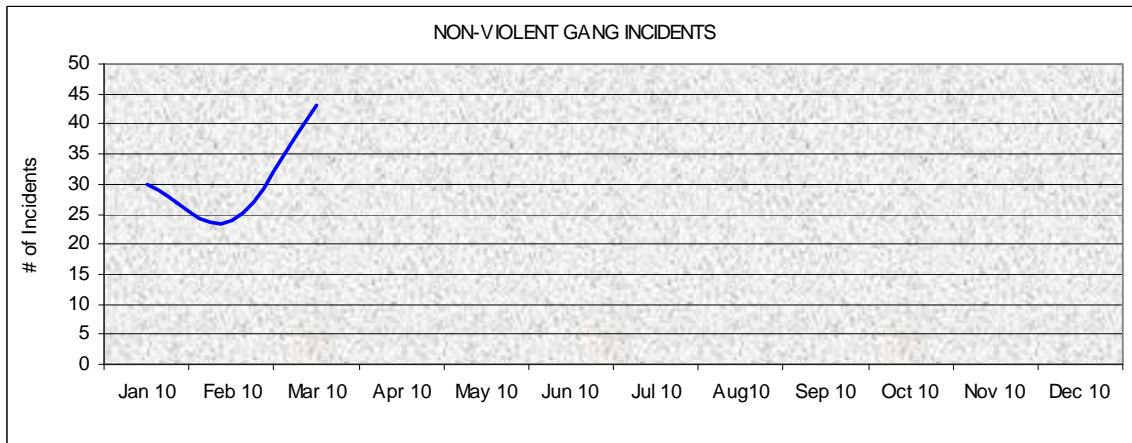

Twelve Month Trend of Gang Related Incidents Violent and Non-Violent Incidents Calendar Year 2010

Violent Incidents include Homicide, Attempted Homicide, Rape, Robbery, Aggravated and Simple Assaults

Non-Violent Incidents include Disturbances, Brandishing, Narcotics, Weapons and Probation Violations, etc