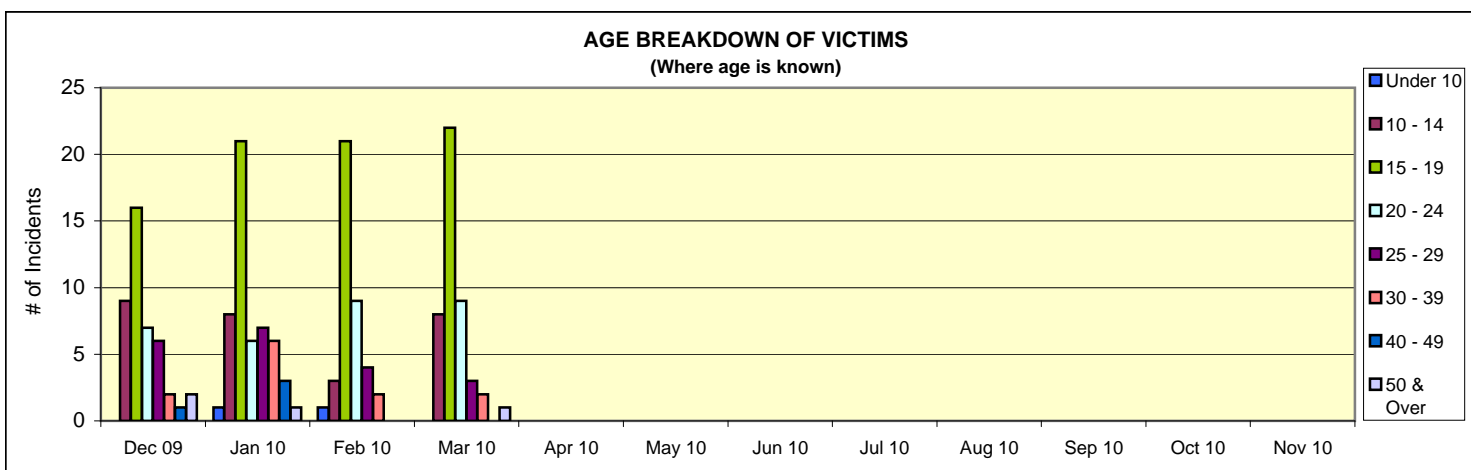

**GANG RELATED INCIDENTS
AGE BREAKDOWN OF VICTIMS
December 1, 2009 - March 31, 2010**

VICTIM BREAKDOWN													
Age Range	Dec 09	Jan 10	Feb 10	Mar 10	Apr 10	May 10	Jun 10	Jul 10	Aug 10	Sep 10	Oct 10	Nov 10	Grand Total
Under 10		1	1										2
10 - 14	9	8	3	8									28
15 - 19	16	21	21	22									80
20 - 24	7	6	9	9									31
25 - 29	6	7	4	3									20
30 - 39	2	6	2	2									12
40 - 49	1	3											4
50 & Over	2	1		1									4
UNK	1		2	1									4
TOTAL	44	53	42	46	0	0	0	0	0	0	0	0	185
TOTAL JUVENILES	19	25	18	19	0	0	0	0	0	0	0	0	81
TOTAL ADULTS	25	28	24	27	0	0	0	0	0	0	0	0	104

BREAKDOWN OF VICTIM AGE RANGE 15 - 19													
Age	Dec 09	Jan 10	Feb 10	Mar 10	Apr 10	May 10	Jun 10	Jul 10	Aug 10	Sep 10	Oct 10	Nov 10	Grand Total
15	4	3	4	2									13
16	3	9	4	4									20
17	3	4	6	5									18
18	1	2	1	5									9
19	5	3	6	6									20
TOTAL	16	21	21	22	0	0	0	0	0	0	0	0	80