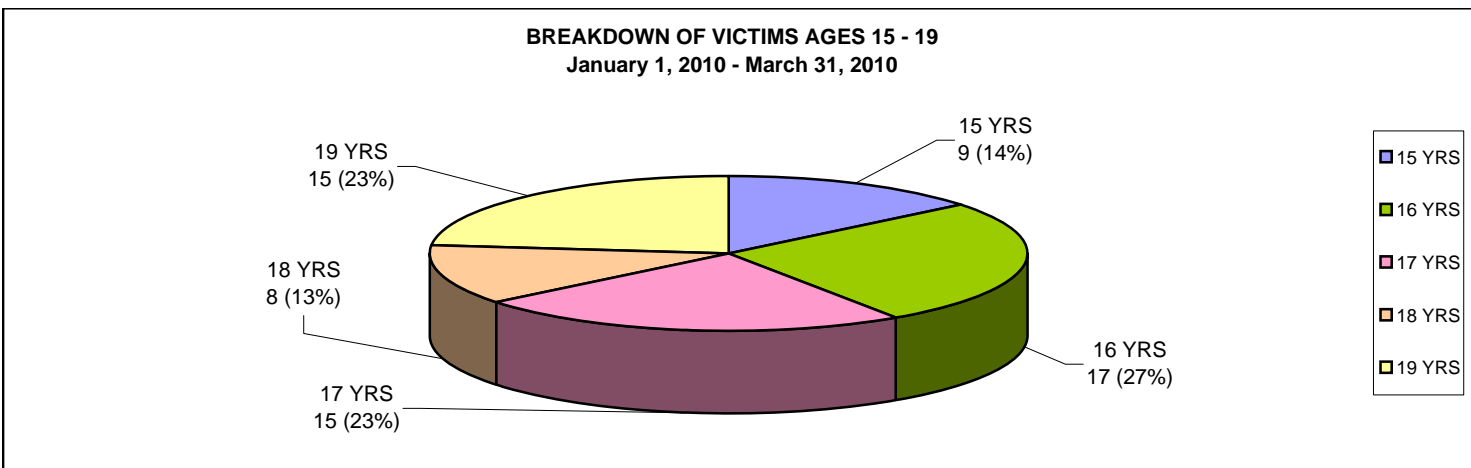

**GANG RELATED INCIDENTS
AGE BREAKDOWN OF VICTIMS
December 1, 2009 - March 31, 2010**

VICTIM BREAKDOWN													
Age Range	Dec 09	Jan 10	Feb 10	Mar 10	Apr 10	May 10	Jun 10	Jul 10	Aug 10	Sep 10	Oct 10	Nov 10	Grand Total
Under 10		1	1										2
10 - 14	9	8	3	8									28
15 - 19	16	21	21	22									80
20 - 24	7	6	9	9									31
25 - 29	6	7	4	3									20
30 - 39	2	6	2	2									12
40 - 49	1	3											4
50 & Over	2	1		1									4
UNK	1		2	1									4
TOTAL	44	53	42	46	0	0	0	0	0	0	0	0	185
TOTAL JUVENILES	19	25	18	19	0	0	0	0	0	0	0	0	81
TOTAL ADULTS	25	28	24	27	0	0	0	0	0	0	0	0	104

BREAKDOWN OF VICTIM AGE RANGE 15 - 19													
Age	Dec 09	Jan 10	Feb 10	Mar 10	Apr 10	May 10	Jun 10	Jul 10	Aug 10	Sep 10	Oct 10	Nov 10	Grand Total
15	4	3	4	2									13
16	3	9	4	4									20
17	3	4	6	5									18
18	1	2	1	5									9
19	5	3	6	6									20
TOTAL	16	21	21	22	0	0	0	0	0	0	0	0	80

Note: One case may have multiple offenders. Conversely, a case may not have a victim as both parties were arrested/ cited or victim is a business.