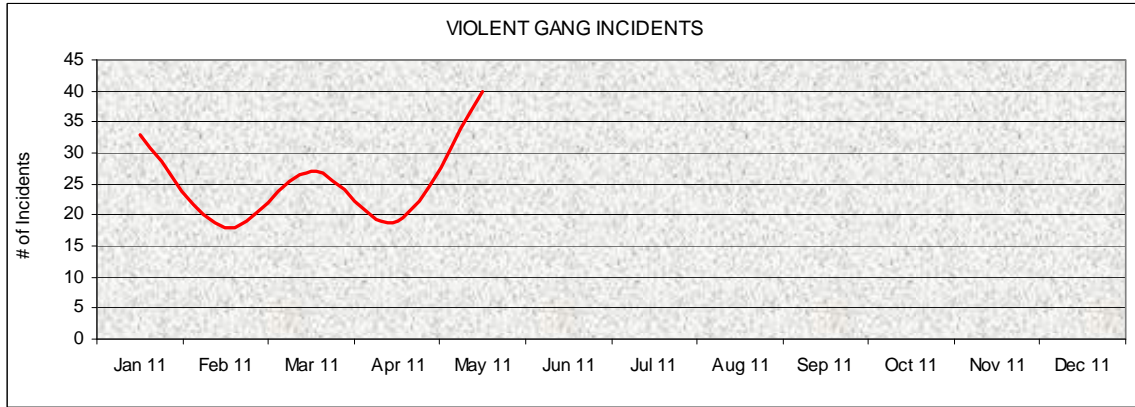

Twelve Month Trend of Gang Related Incidents Violent and Non-Violent Incidents Calendar Year 2011

Violent Incidents include Homicide, Attempted Homicide, Rape, Robbery, Aggravated and Simple Assaults

Non-Violent Incidents include Disturbances, Brandishing, Narcotics, Weapons and Probation Violations, etc