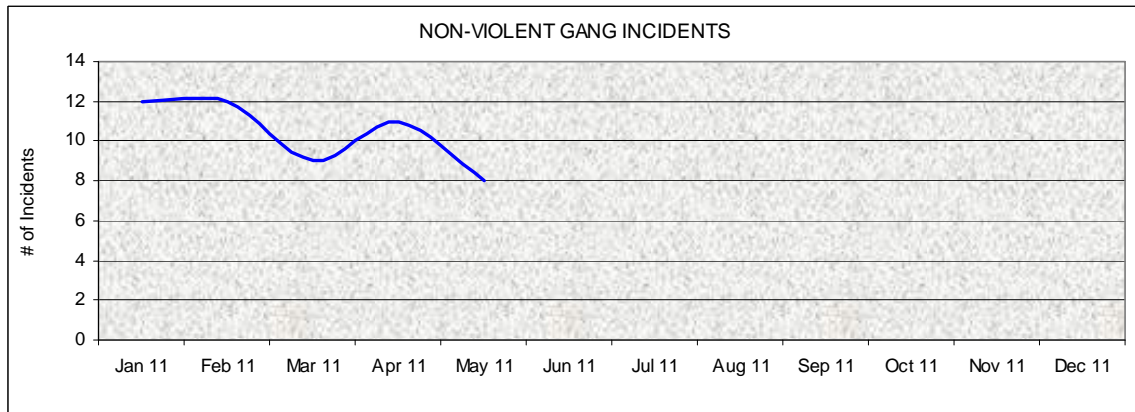

Twelve Month Trend of Gang Related Incidents Violent and Non-Violent Incidents Calendar Year 2011

Violent Incidents include Homicide, Attempted Homicide, Rape, Robbery, Aggravated and Simple Assaults

Non-Violent Incidents include Disturbances, Brandishing, Narcotics, Weapons and Probation Violations, etc