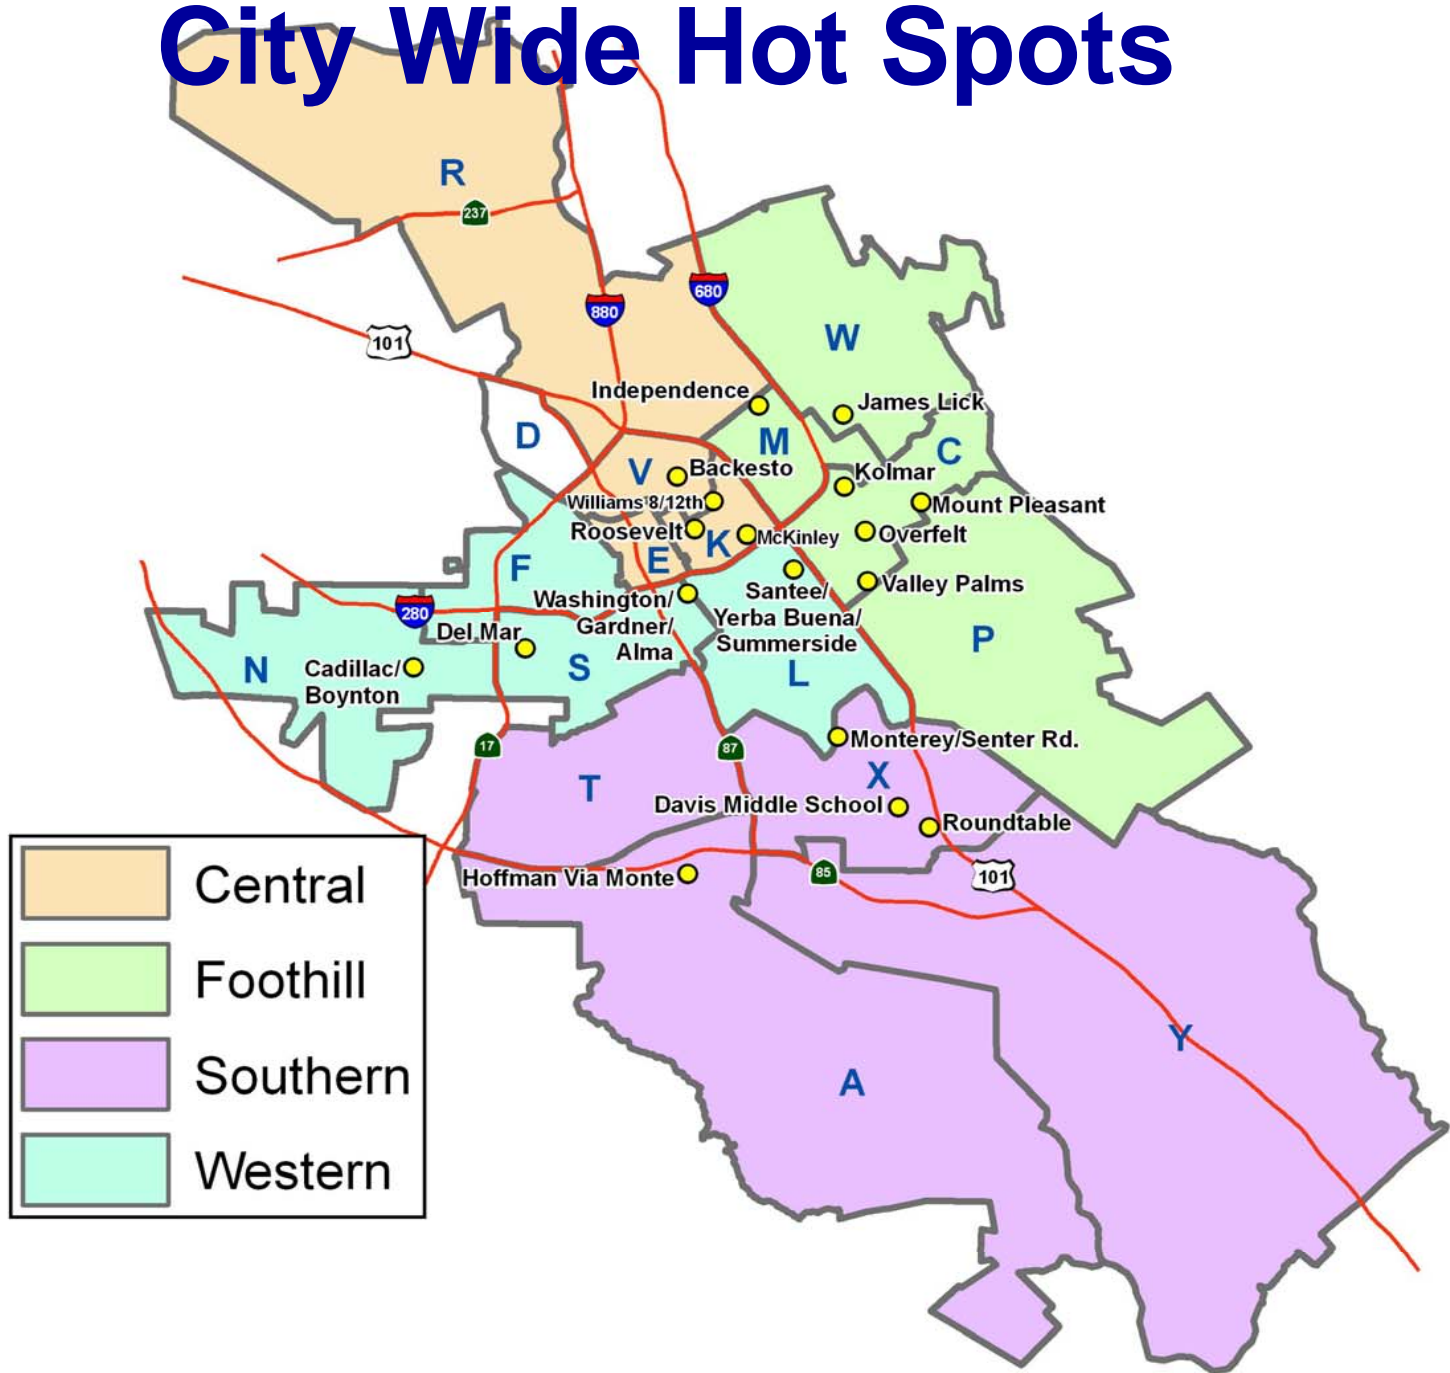

Hot Spot Areas By Police Division

MGPTF Policy Team
June 24, 2011

City Wide Hot Spots

FOOTHILL DIVISION

FOOTHILL DIVISION

- **Overfelt Area / Poco Way / Welch Park Area**
 - Personal Transformation Through Cognitive Development and Youth Support Groups
 - Gang Mediation / Intervention Response
 - Social Recreational, Cultural, and Community Service Intervention Activities
 - Parent and Family Support / Domestic Violence Services to Youth and Children
- **James Lick / Pala / White Road / Nancy Lane Area**
 - Personal Transformation Through Cognitive Development and Youth Support Groups (T)
 - Gang Mediation / Intervention Response (T)
 - Unique Service Delivery for High Risk Youth
 - Parent and Family Support / Domestic Violence Services to Youth and Children
- **Independence Area / Avalani Area**
 - Personal Transformation Through Cognitive Development and Youth Support Groups
 - Gang Mediation / Intervention Response
 - Unique Service Delivery for High Risk Youth
 - Parent and Family Support / Domestic Violence Services to Youth and Children
- **Kolmar Apartment Area**
 - Personal Transformation Through Cognitive Development and Youth Support Groups
 - Gang Mediation / Intervention Response
 - Social Recreational, Cultural, and Community Service Intervention Activities
 - Gang Mediation / Intervention Response
- **Rocky Mt. / Mt. Pleasant Area**
 - Gang Mediation / Intervention Response
 - Personal Transformation Through Cognitive Development and Youth Support Groups
 - Parent and Family Support / Domestic Violence Services to Youth and Children
 - Unique Service Delivery for High Risk Youth
- **Valley Palms Area**
 - Parent and Family Support / Domestic Violence Services to Youth and Children
 - Personal Transformation Through Cognitive Development and Youth Support Groups (T)
 - Social Recreational, Cultural, and Community Service Intervention Activities (T)
 - Service Delivery for High Risk Youth