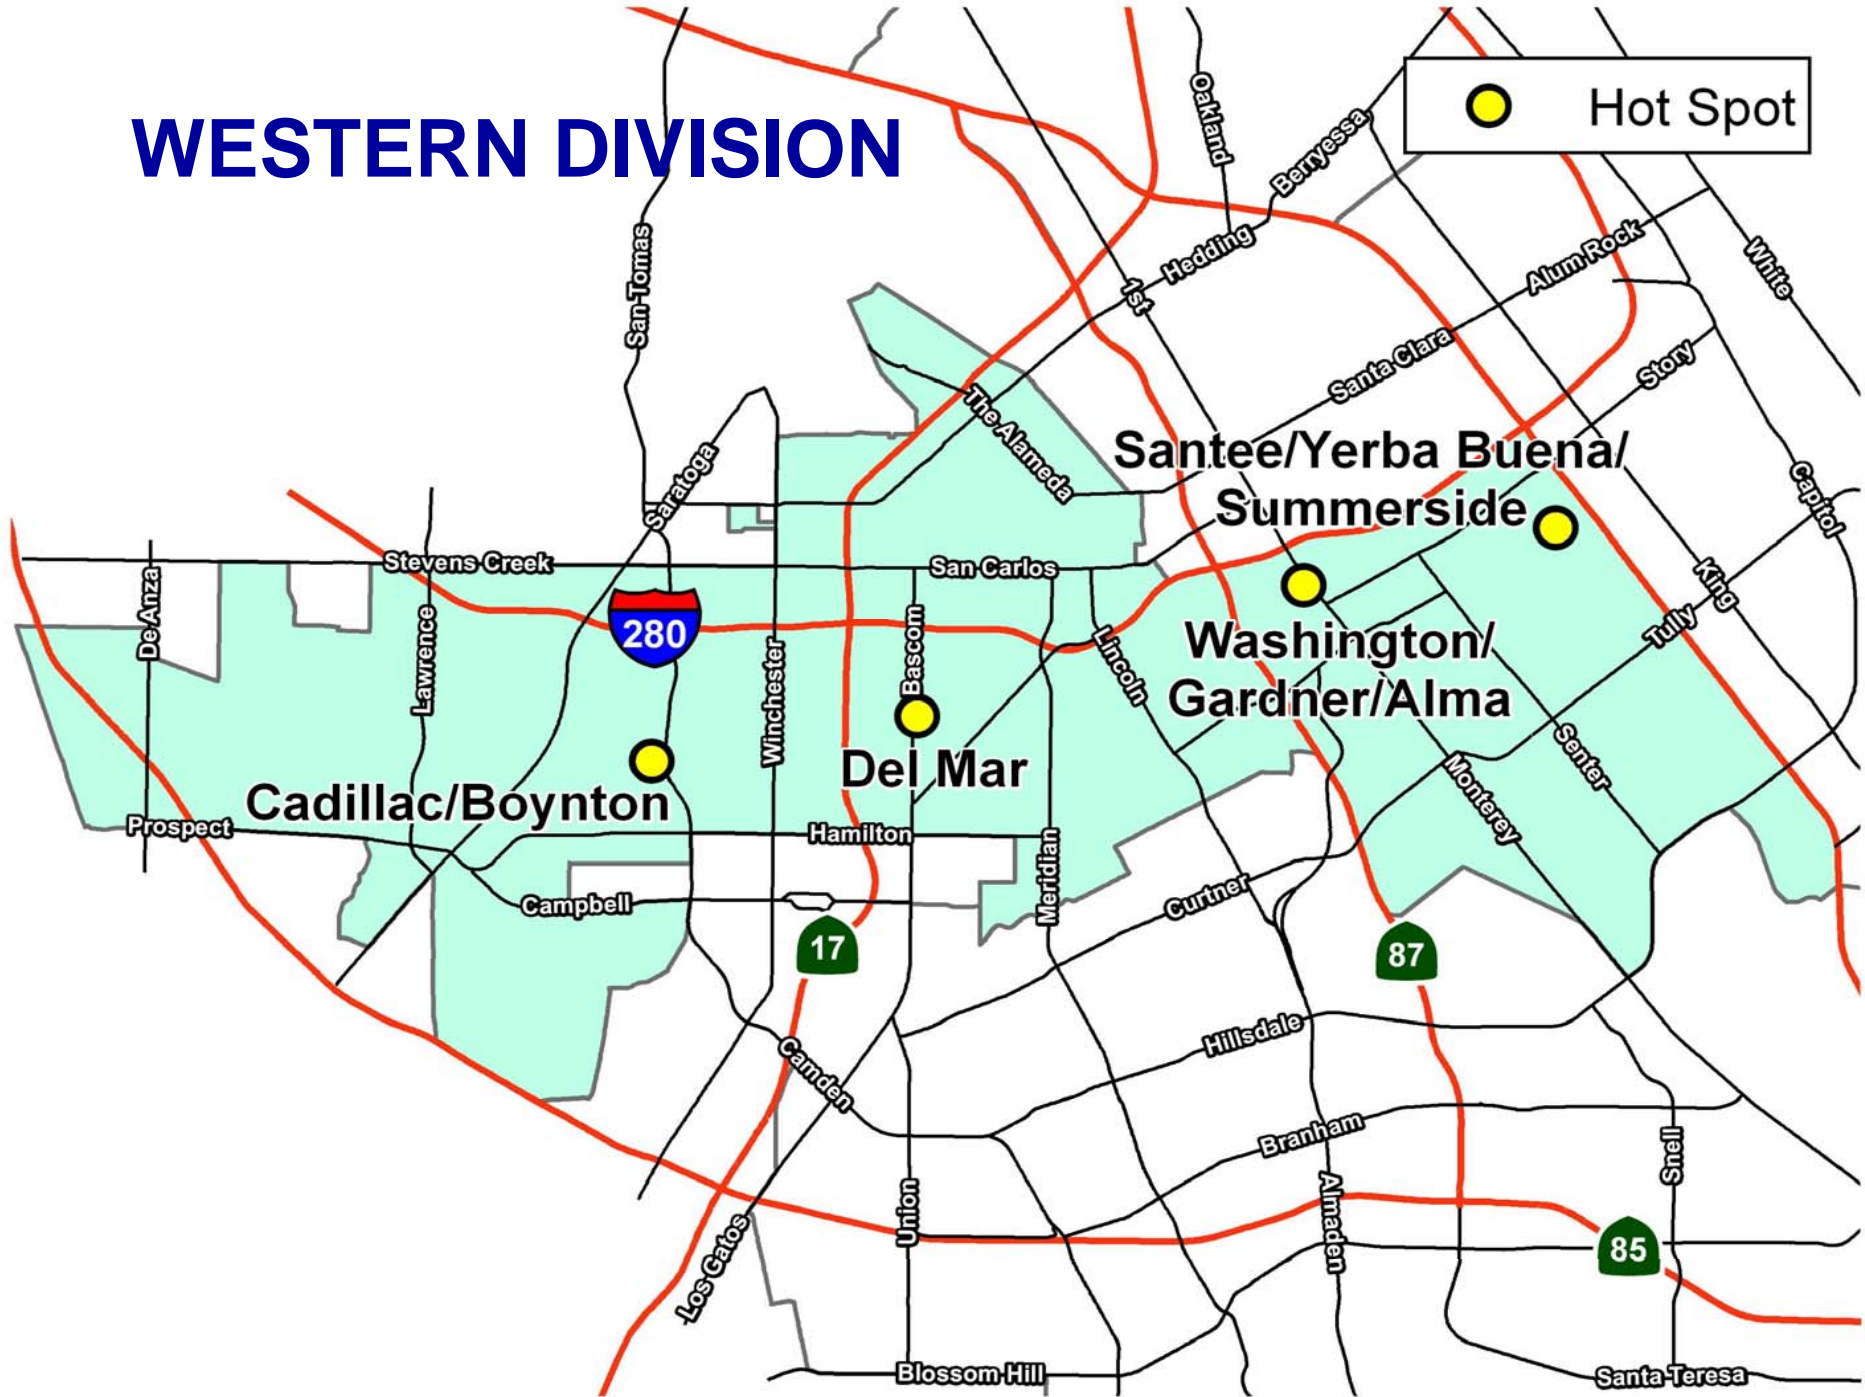

WESTERN DIVISION