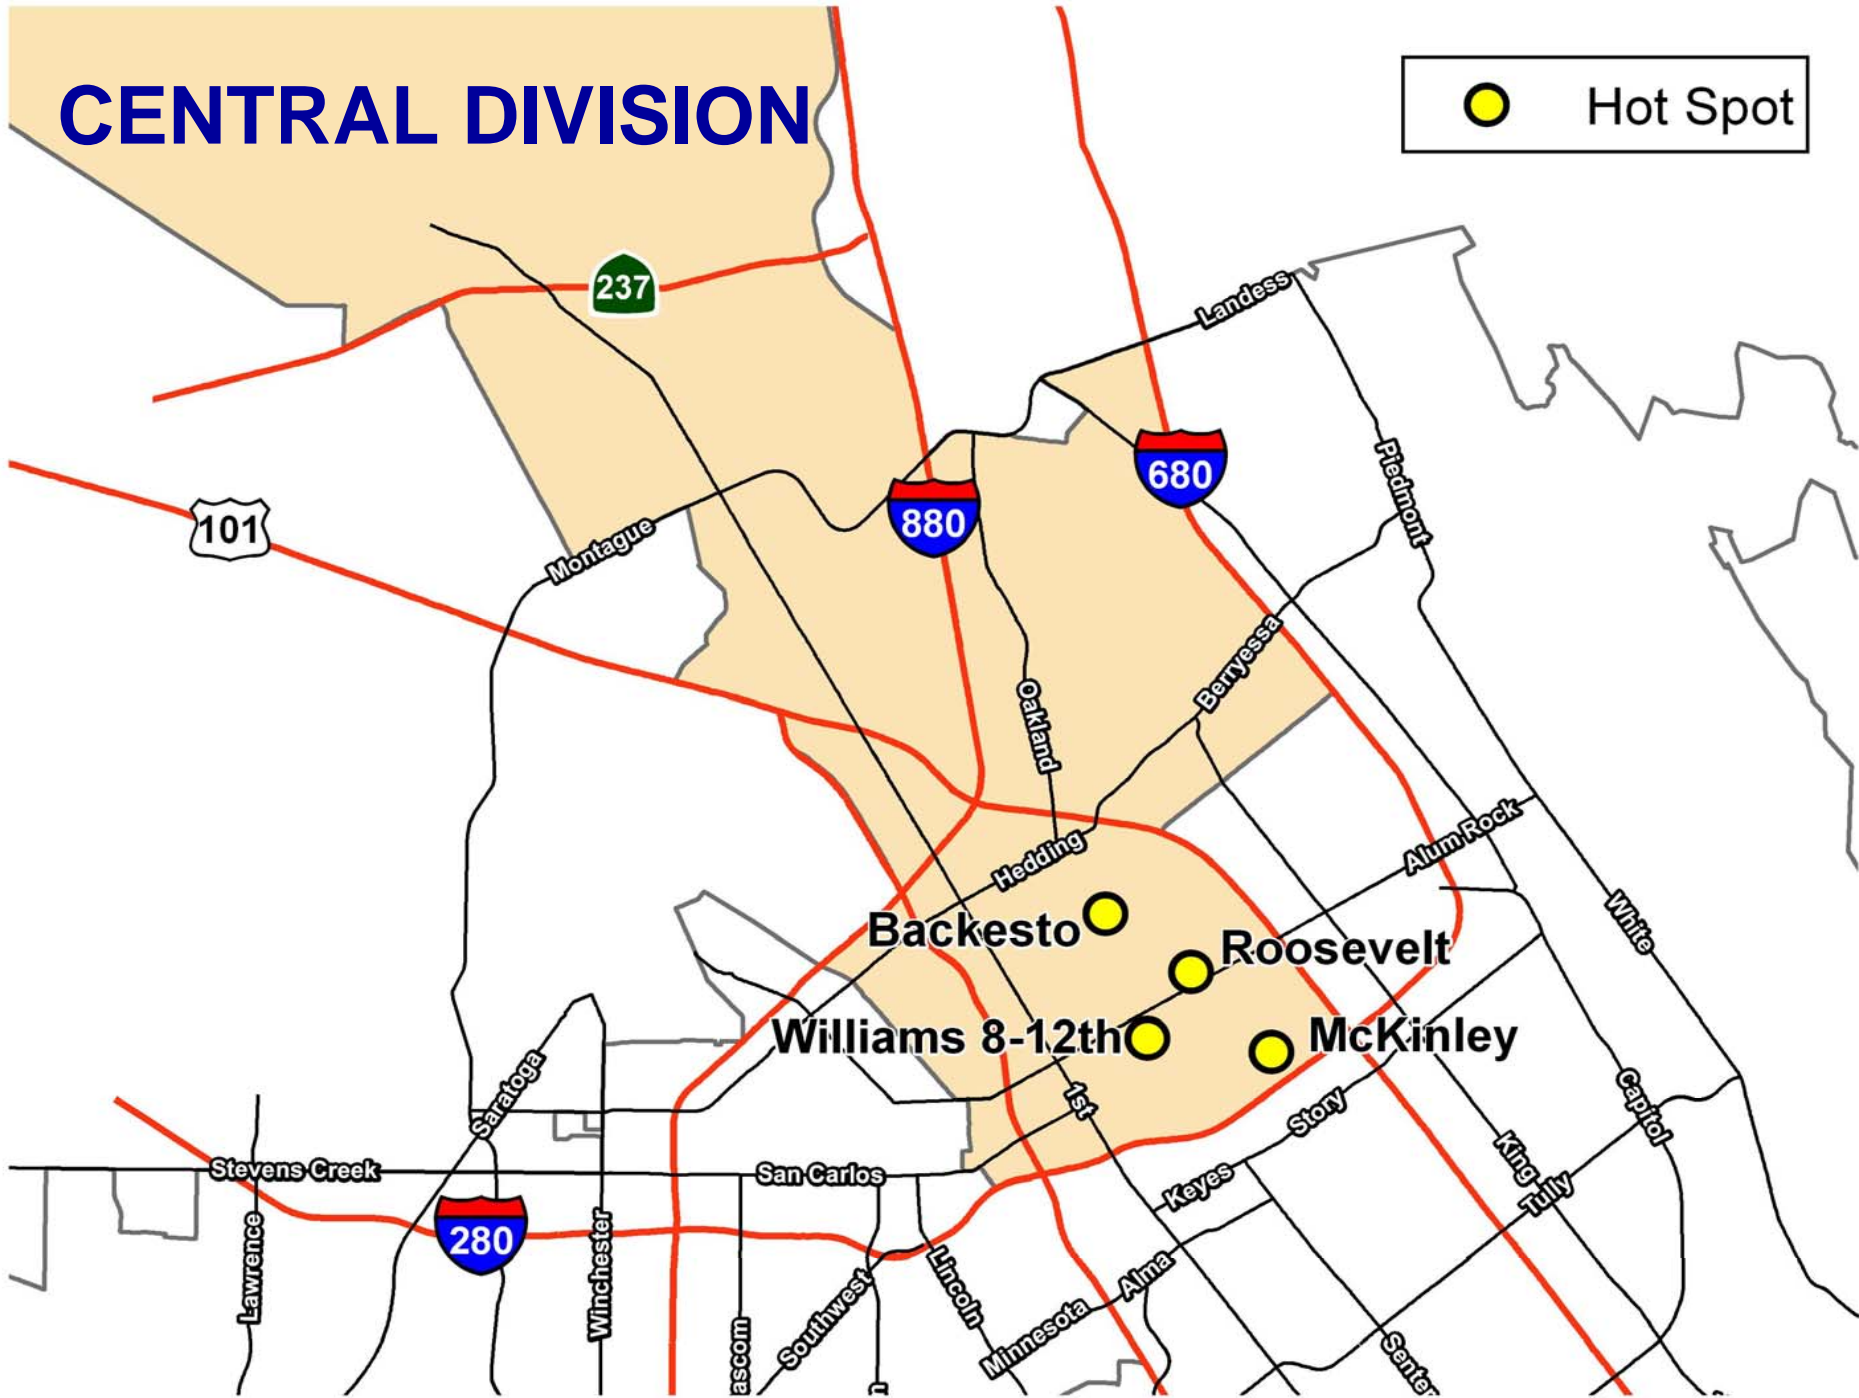

CENTRAL DIVISION

● Hot Spot