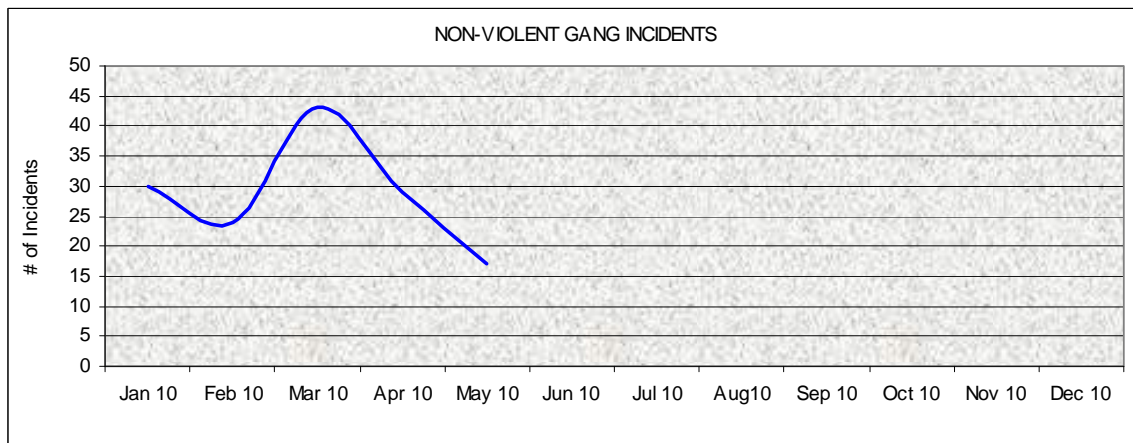

# Twelve Month Trend of Gang Related Incidents Violent and Non-Violent Incidents Calendar Year 2010

Violent Incidents include Homicide, Attempted Homicide, Rape, Robbery, Aggravated and Simple Assaults

Non-Violent Incidents include Disturbances, Brandishing, Narcotics, Weapons and Probation Violations, etc