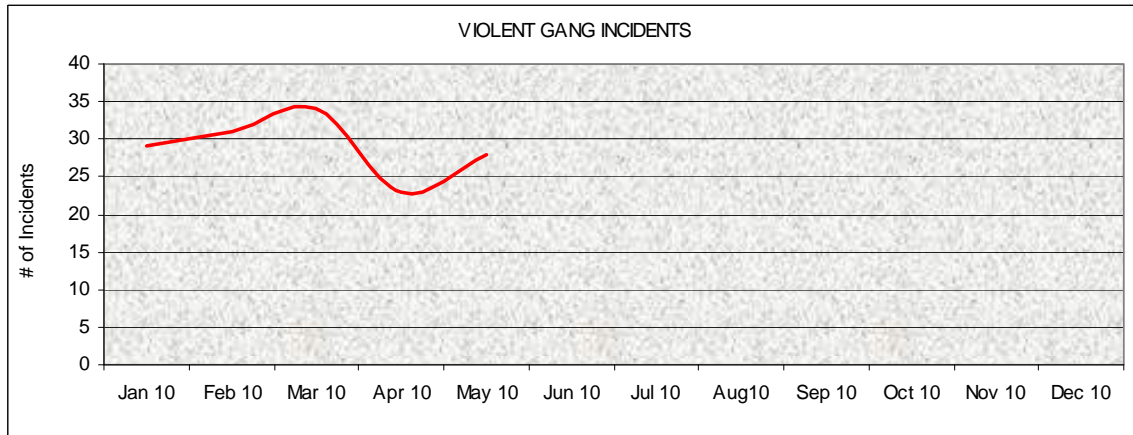

# Twelve Month Trend of Gang Related Incidents Violent and Non-Violent Incidents Calendar Year 2010

Violent Incidents include Homicide, Attempted Homicide, Rape, Robbery, Aggravated and Simple Assaults

Non-Violent Incidents include Disturbances, Brandishing, Narcotics, Weapons and Probation Violations, etc