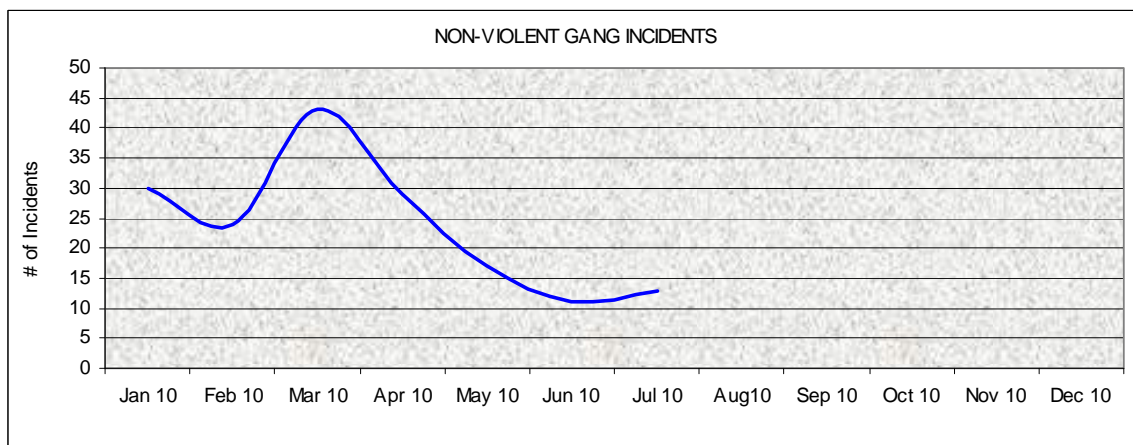

Twelve Month Trend of Gang Related Incidents Violent and Non-Violent Incidents Calendar Year 2010

Violent Incidents include Homicide, Attempted Homicide, Rape, Robbery, Aggravated and Simple Assaults

Non-Violent Incidents include Disturbances, Brandishing, Narcotics, Weapons and Probation Violations, etc