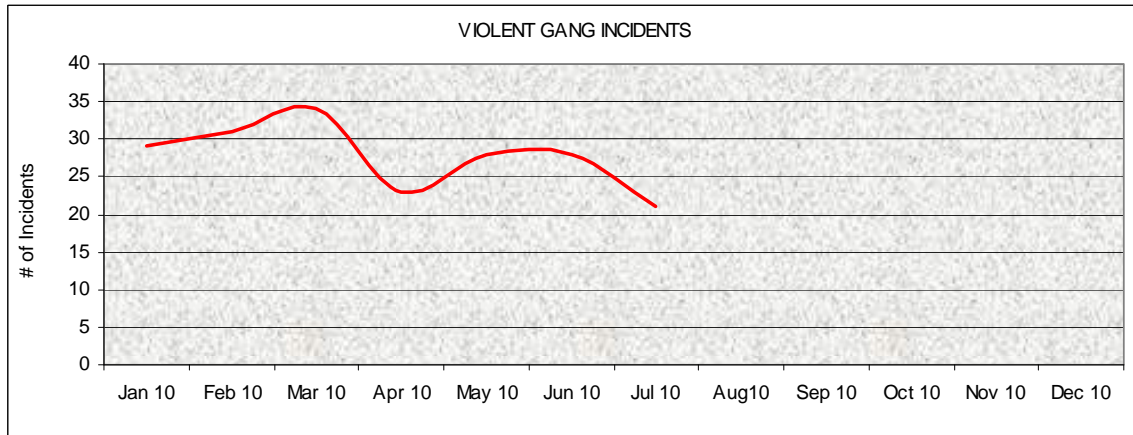

Twelve Month Trend of Gang Related Incidents Violent and Non-Violent Incidents Calendar Year 2010

Violent Incidents include Homicide, Attempted Homicide, Rape, Robbery, Aggravated and Simple Assaults

Non-Violent Incidents include Disturbances, Brandishing, Narcotics, Weapons and Probation Violations, etc