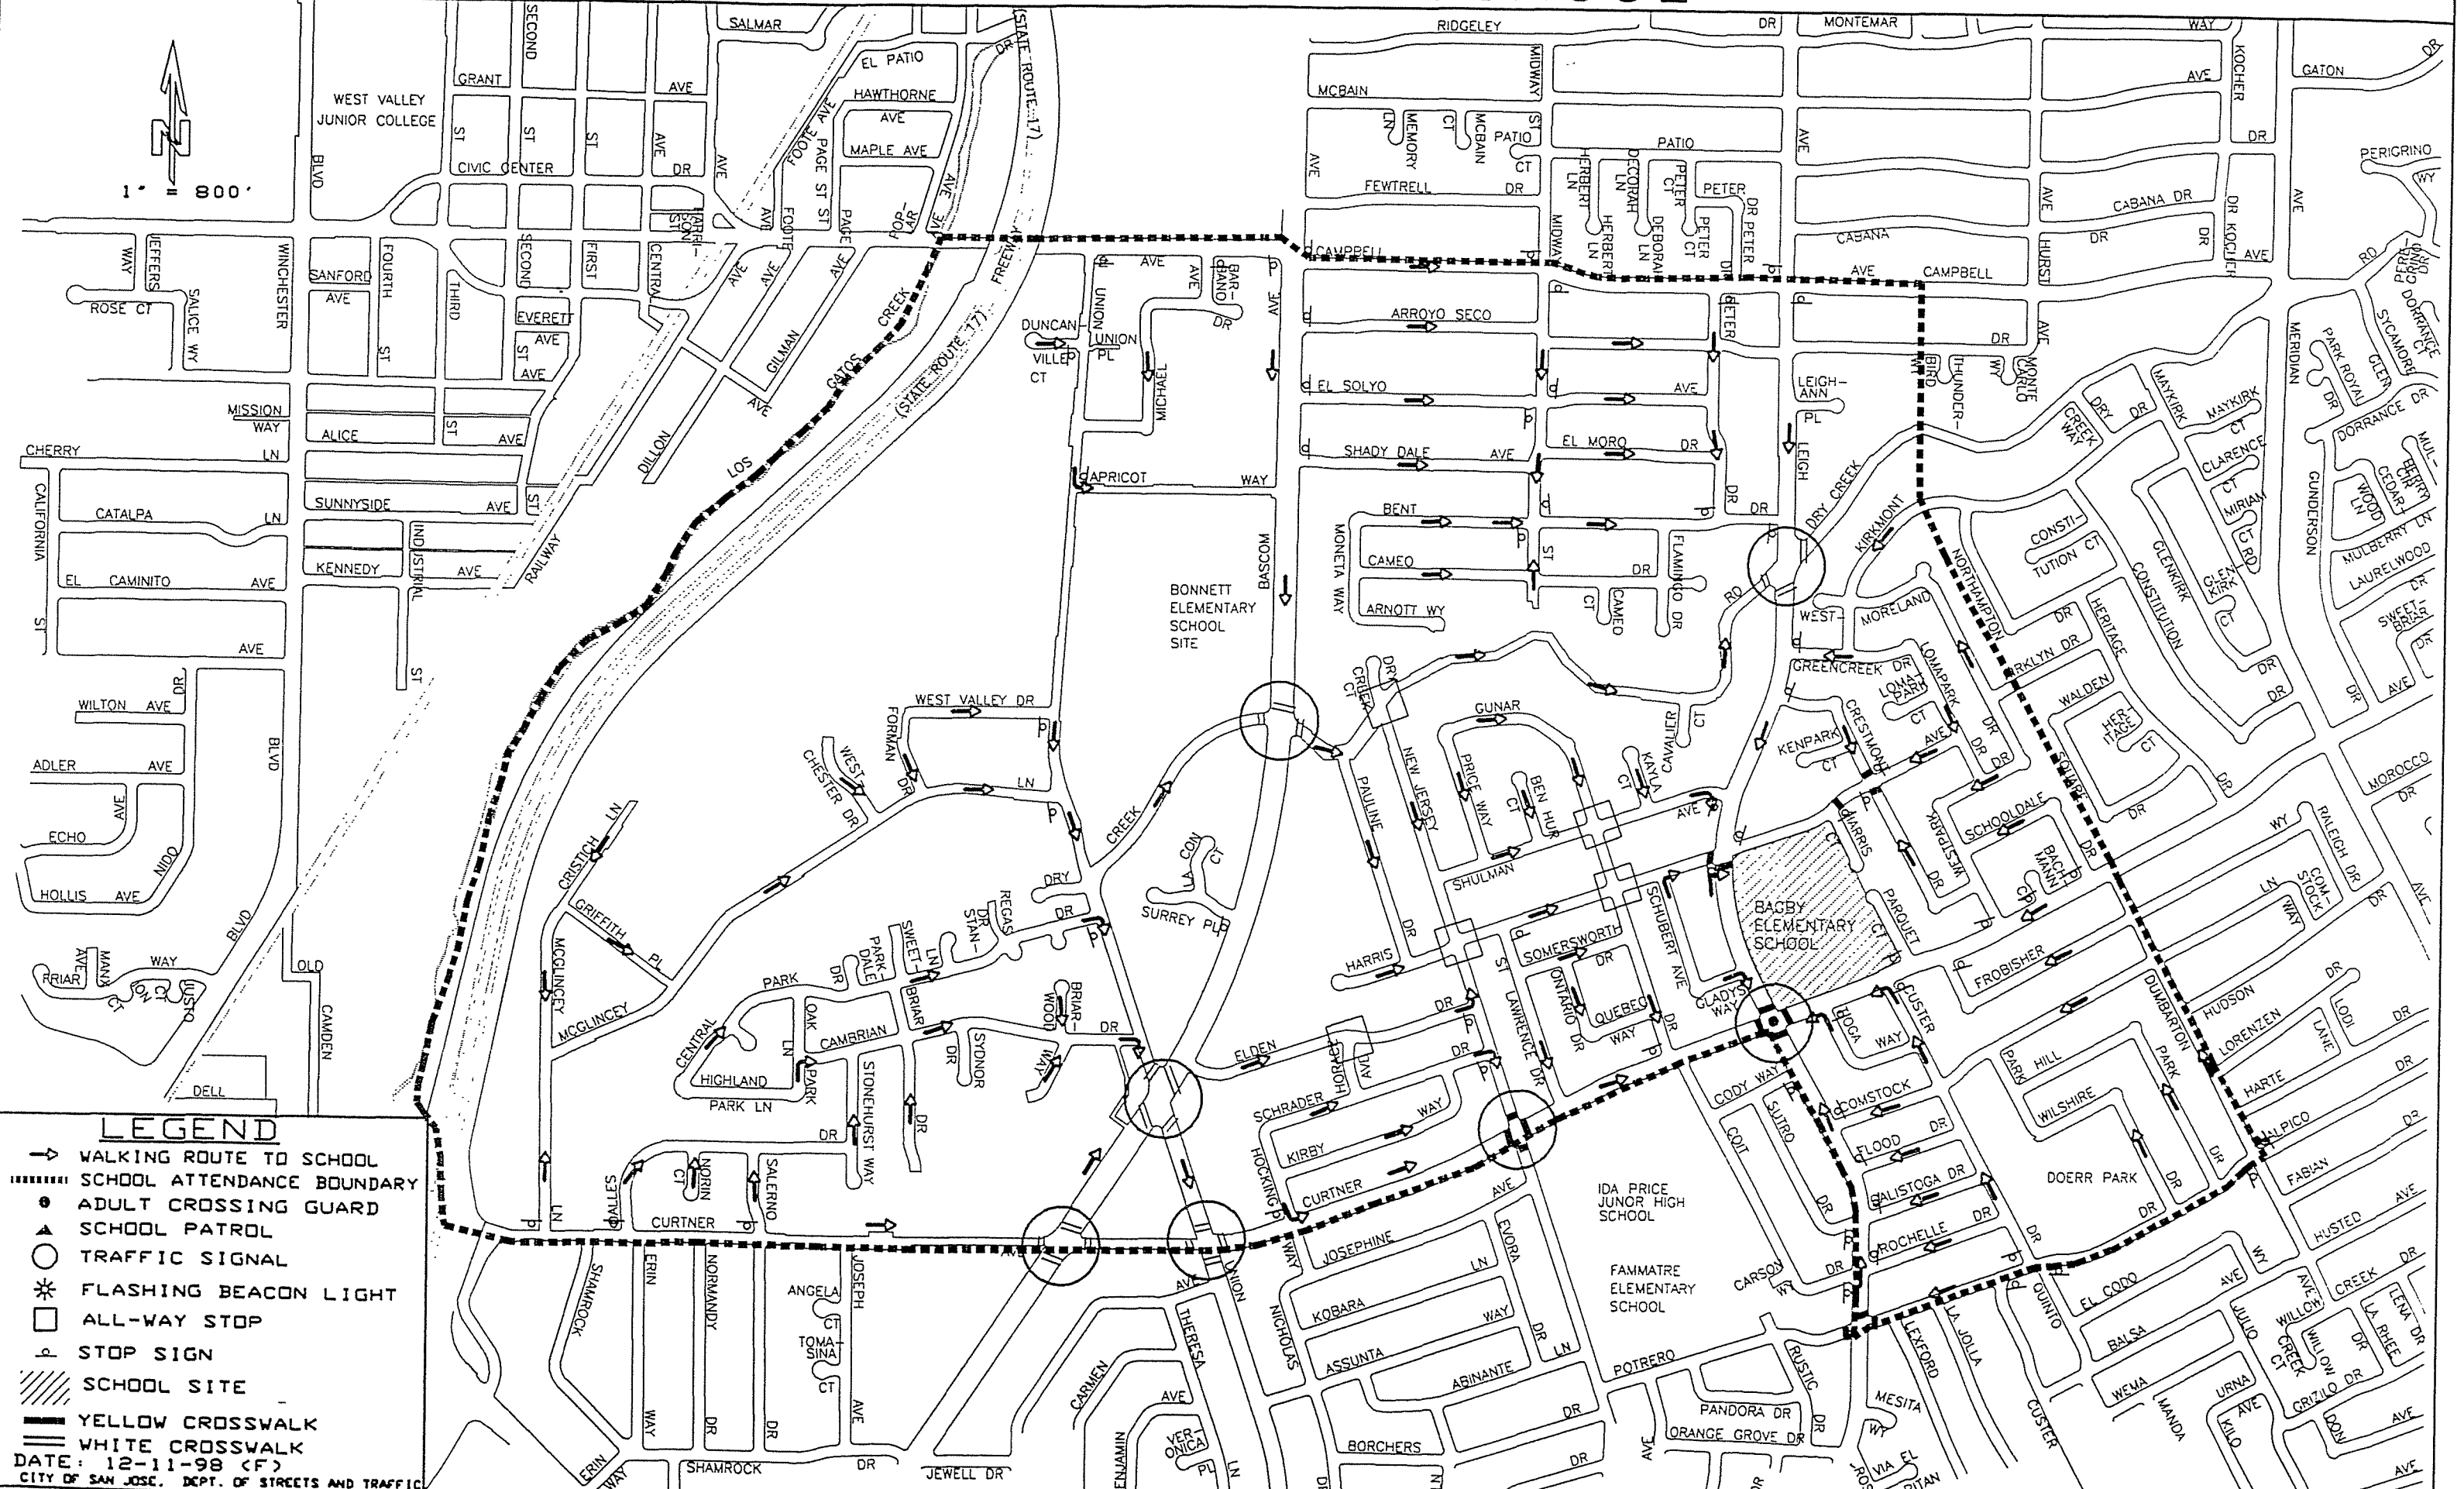

# BAGBY ELEMENTARY SCHOOL

## LEGEND

- ➔ WALKING ROUTE TO SCHOOL
  - SCHOOL ATTENDANCE BOUNDARY
  - ADULT CROSSING GUARD
  - ▲ SCHOOL PATROL
  - TRAFFIC SIGNAL
  - \* FLASHING BEACON LIGHT
  - ALL-WAY STOP
  - ⊠ STOP SIGN
  - ▨ SCHOOL SITE
  - YELLOW CROSSWALK
  - WHITE CROSSWALK
- DATE: 12-11-98 (F)  
CITY OF SAN JOSE, DEPT. OF STREETS AND TRAFFIC