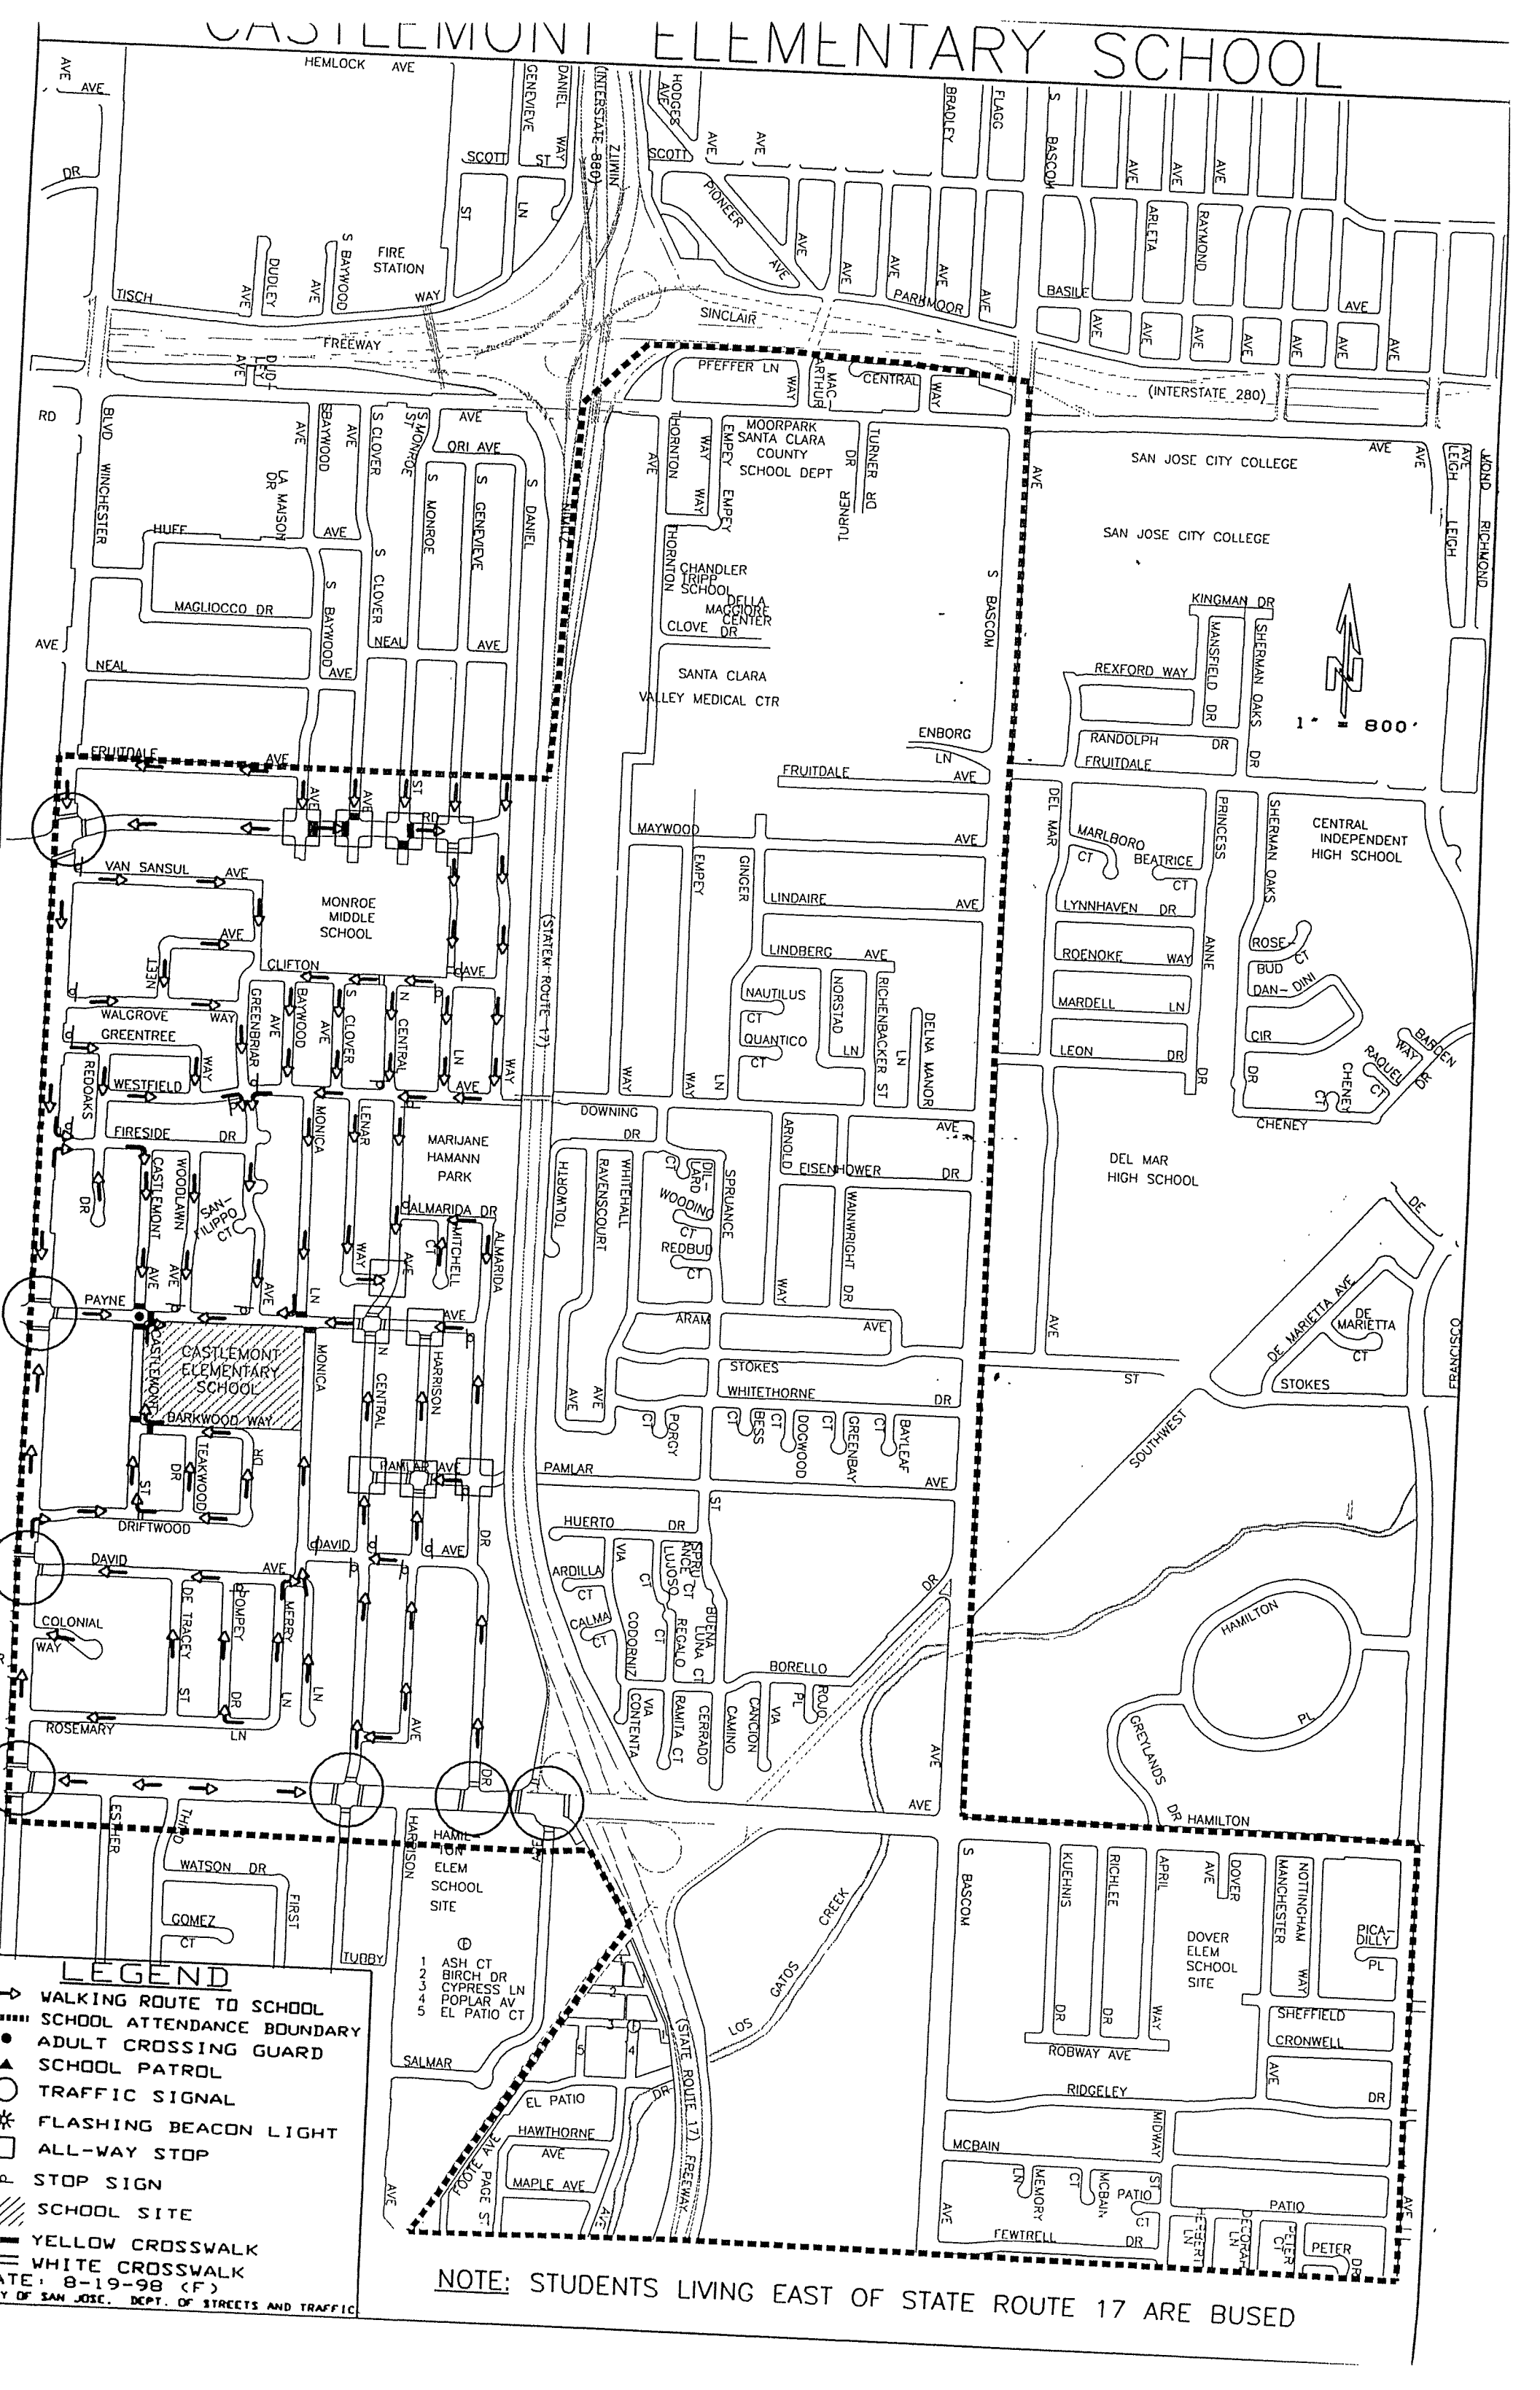

CASTLEMONT ELEMENTARY SCHOOL

- LEGEND**
- ➔ WALKING ROUTE TO SCHOOL
 - SCHOOL ATTENDANCE BOUNDARY
 - ADULT CROSSING GUARD
 - ▲ SCHOOL PATROL
 - ⊙ TRAFFIC SIGNAL
 - ⚡ FLASHING BEACON LIGHT
 - ⊠ ALL-WAY STOP
 - ⊡ STOP SIGN
 - ▨ SCHOOL SITE
 - ▨ YELLOW CROSSWALK
 - ▨ WHITE CROSSWALK
- DATE: 8-19-98 (F)
 CITY OF SAN JOSE, DEPT. OF STREETS AND TRAFFIC

NOTE: STUDENTS LIVING EAST OF STATE ROUTE 17 ARE BUSED