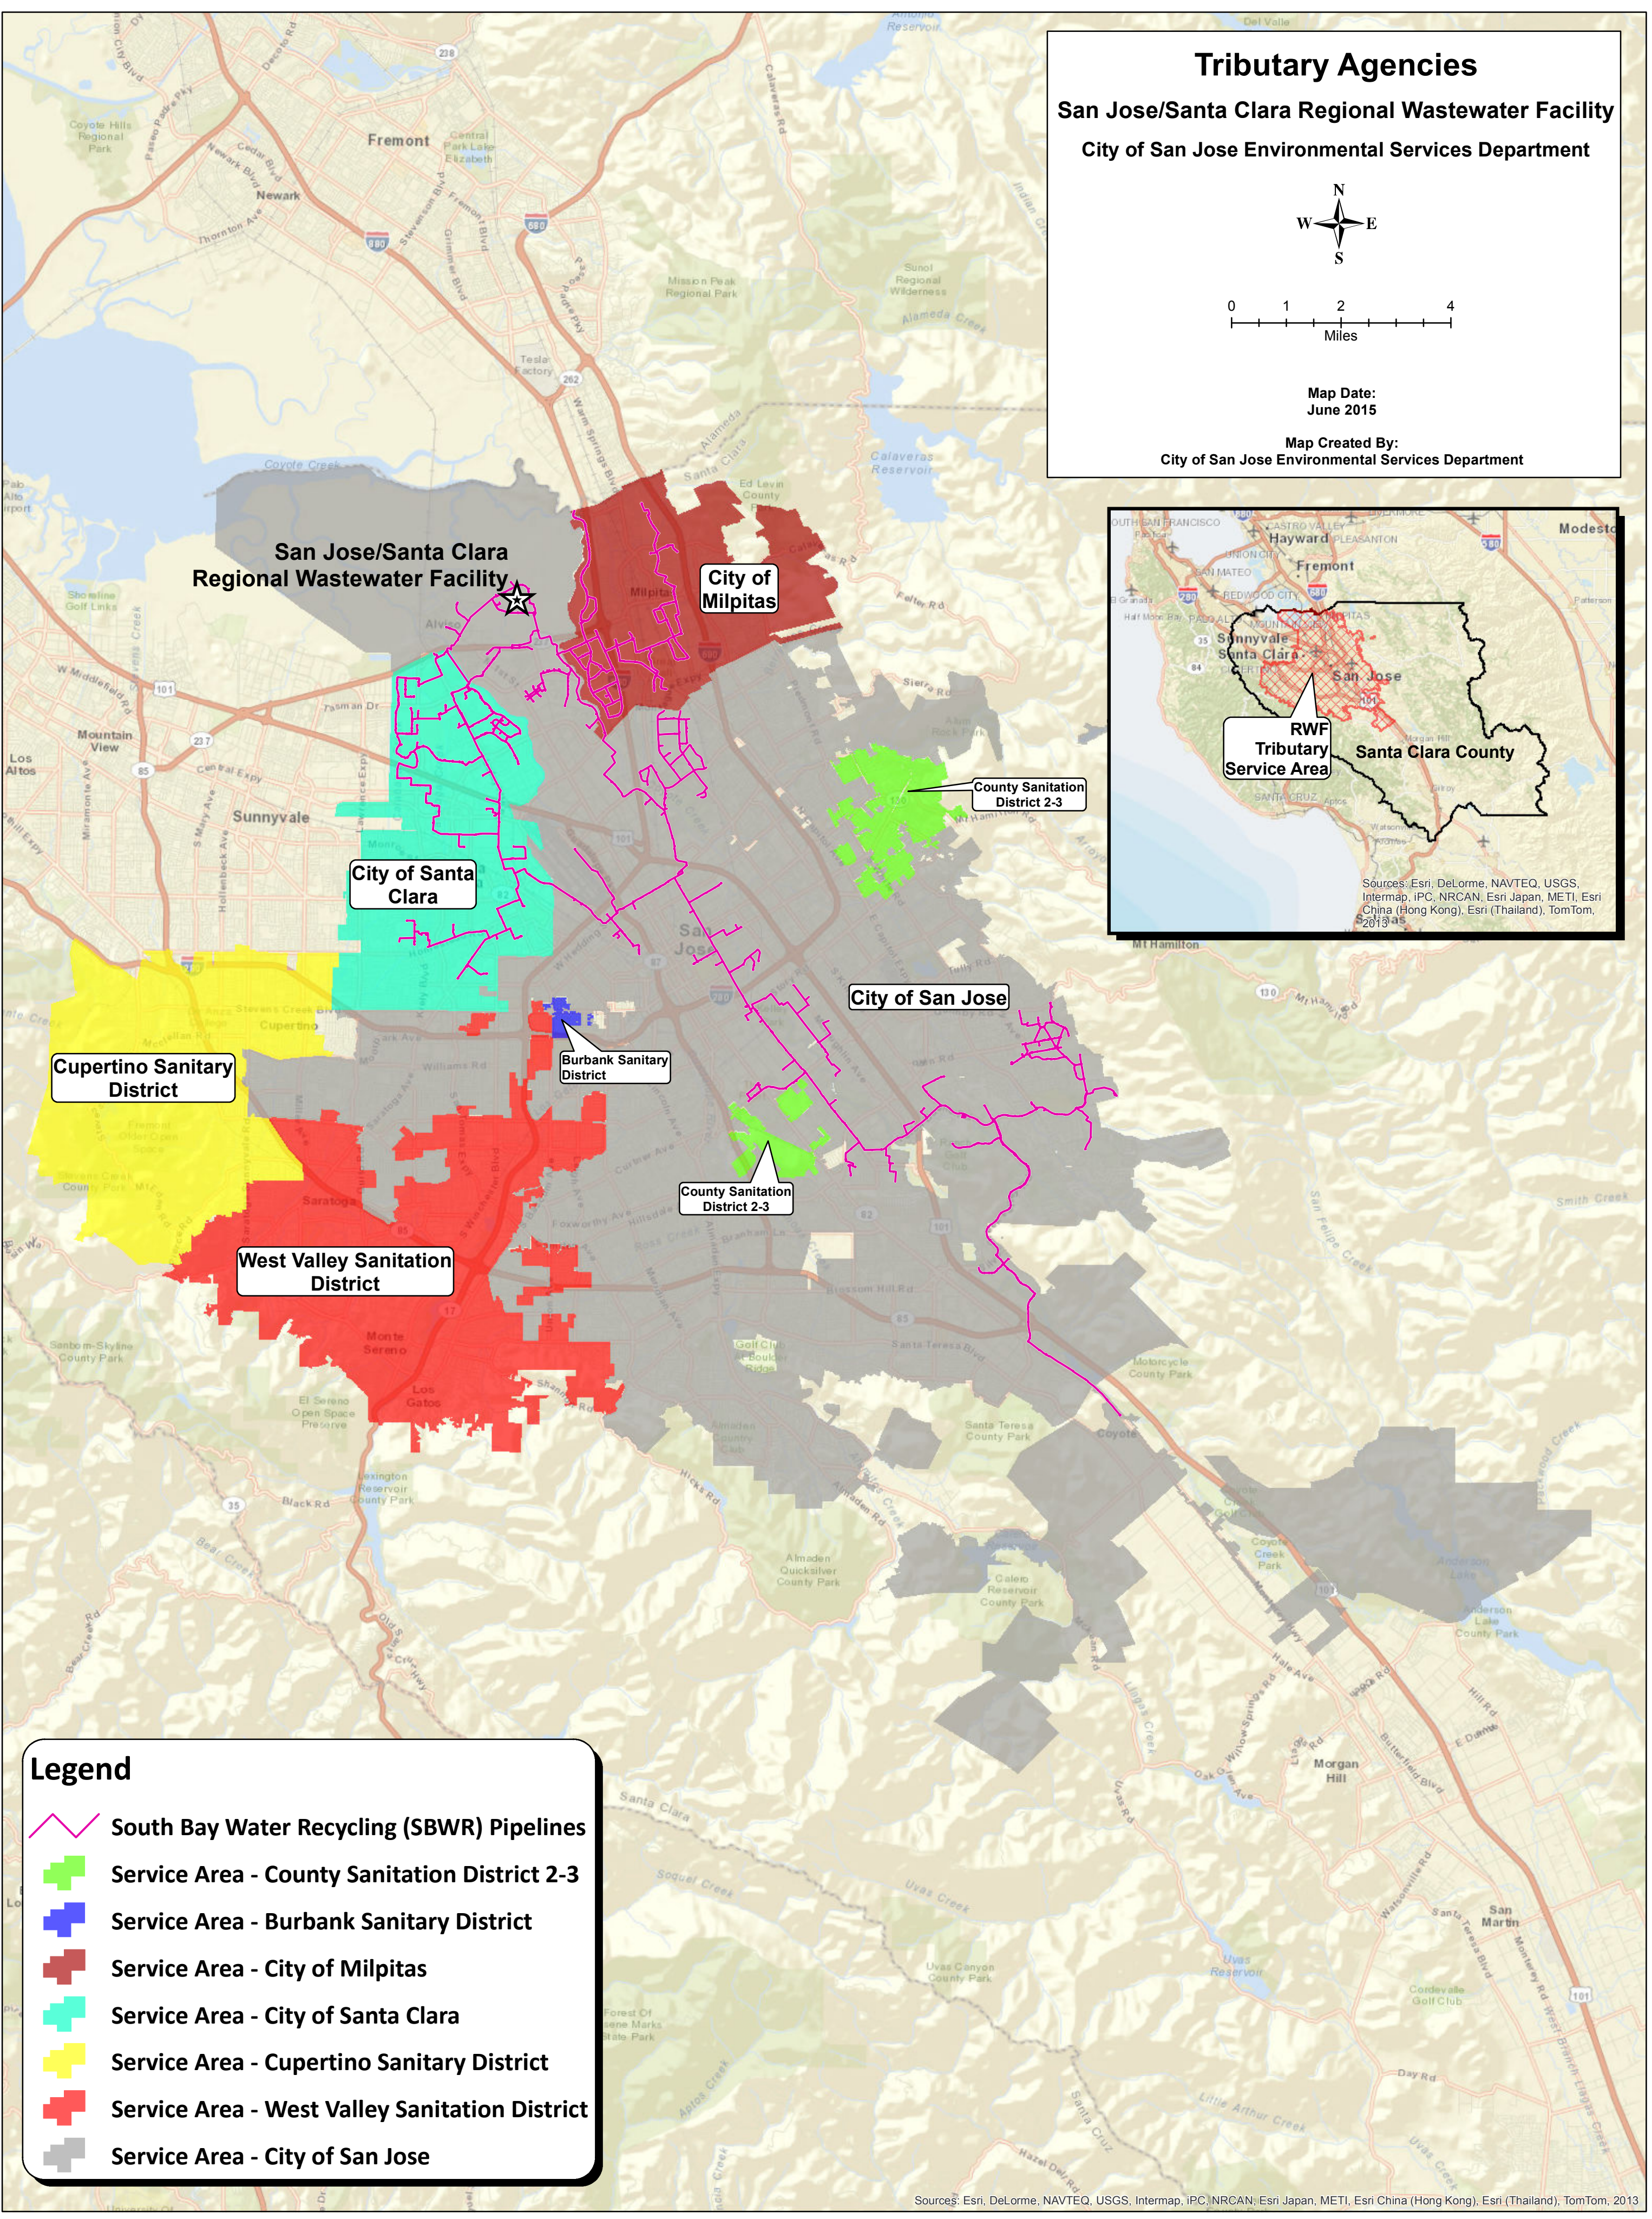

Tributary Agencies

San Jose/Santa Clara Regional Wastewater Facility

City of San Jose Environmental Services Department

Map Date:
June 2015

Map Created By:
City of San Jose Environmental Services Department

Legend

- South Bay Water Recycling (SBWR) Pipelines
- Service Area - County Sanitation District 2-3
- Service Area - Burbank Sanitary District
- Service Area - City of Milpitas
- Service Area - City of Santa Clara
- Service Area - Cupertino Sanitary District
- Service Area - West Valley Sanitation District
- Service Area - City of San Jose