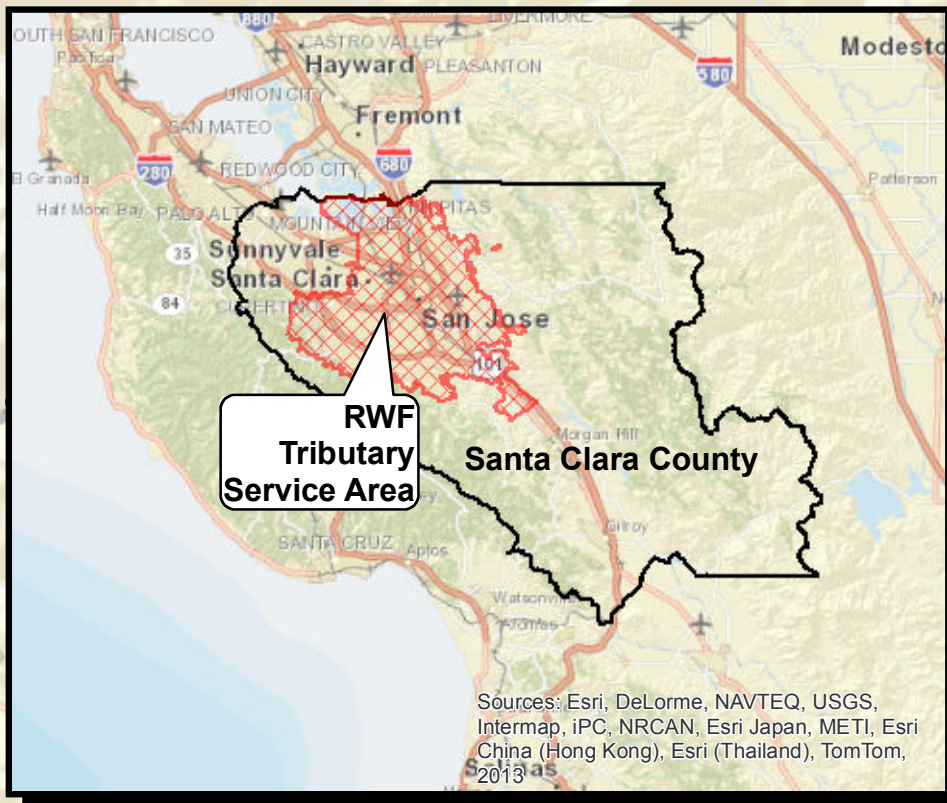

Tributary Agencies

San Jose/Santa Clara Regional Wastewater Facility

City of San Jose Environmental Services Department

Map Date:
June 2015

Map Created By:
City of San Jose Environmental Services Department

Legend

- South Bay Water Recycling (SBWR) Pipelines
- Service Area - County Sanitation District 2-3
- Service Area - Burbank Sanitary District
- Service Area - City of Milpitas
- Service Area - City of Santa Clara
- Service Area - Cupertino Sanitary District
- Service Area - West Valley Sanitation District
- Service Area - City of San Jose