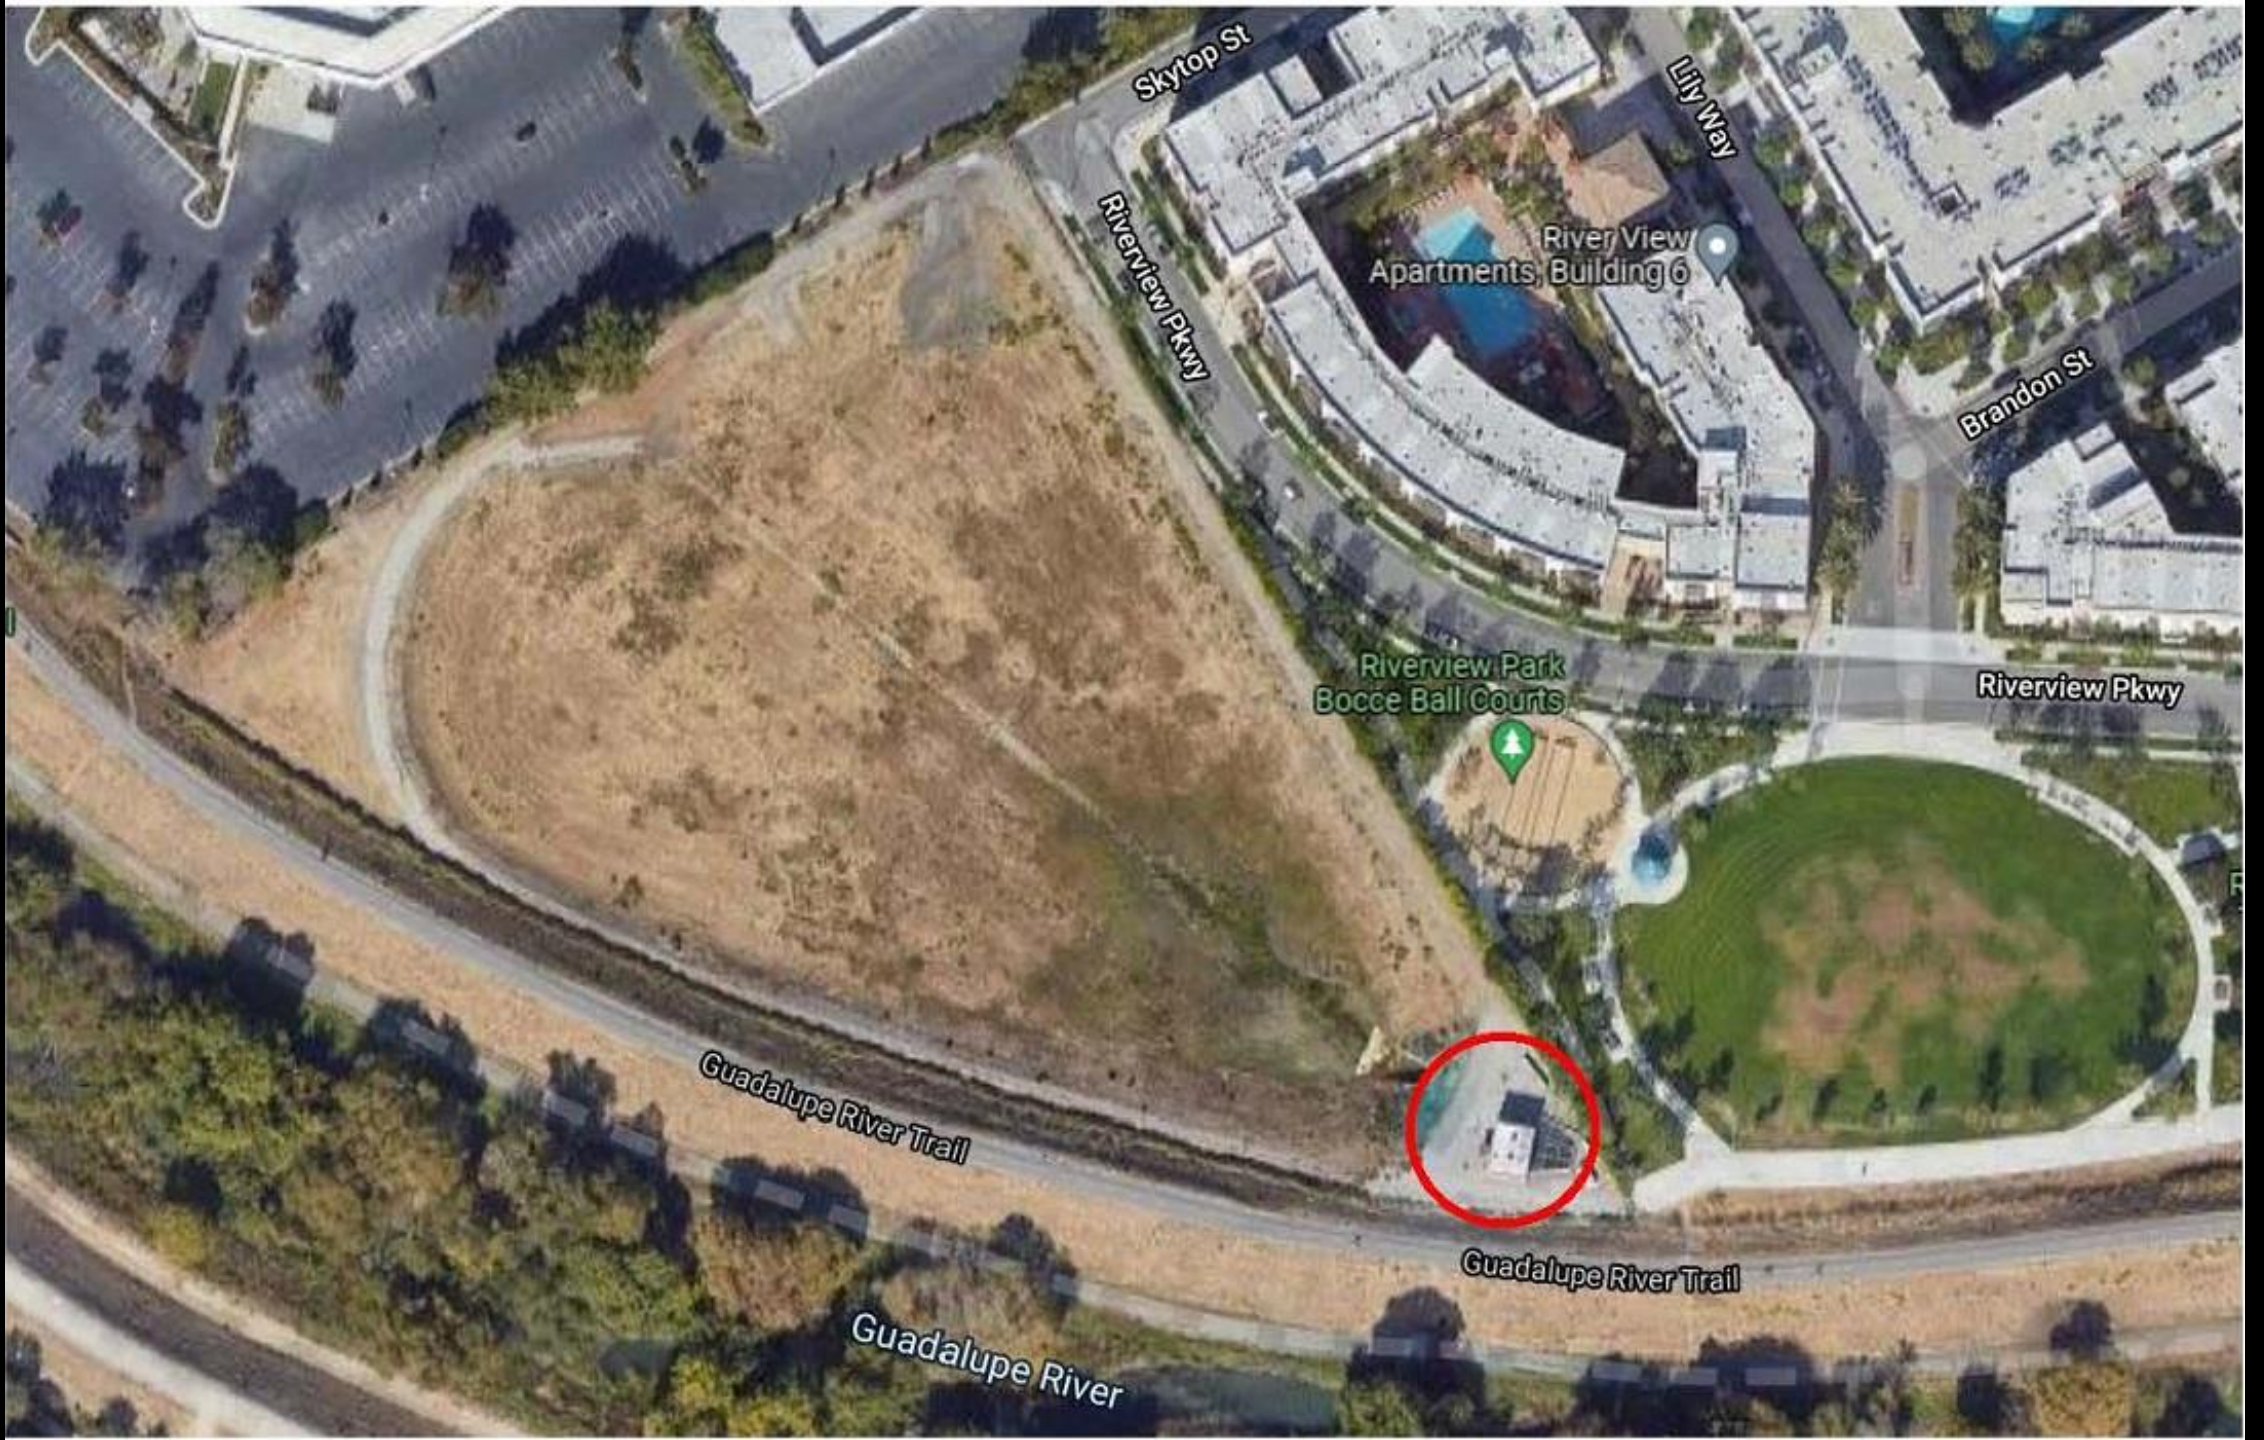

River Oaks Storm Water Capture Facility Public Art

Michael Amescua, Artist

Honda Research Institute USA

Riverview Resident Services

Sofi Riverview Skytop Street

Sofi Riverview Park

3473 North 1st Street

River View Apartments, Building 6

River Oaks

Guadalupe River Trail

Guadalupe River Trail

Guadalupe River Trail

Guadalupe River

Building 502

VTA Building A

Skytop St

Lily Way

Riverview Pkwy

River View
Apartments, Building 6

Brandon St

Riverview Park
Bocce Ball Courts

Riverview Pkwy

Guadalupe River Trail

Guadalupe River Trail

Guadalupe River

- FEATURES**
- PERIMETER PATH FOR JOGGING, WALKING, AND BIKING
 - OVERLOOKS FOR SITTING IN NATURE / RELAXING
 - EXERCISE STATIONS
 - MEADOW / NATIVE HABITAT
 - POLLINATOR GARDENS
 - BIORETENTION TREATMENT
 - SEATING AREAS
 - MURAL ON PUMP STATION
 - FENCE MAINTAINED ALONG LEVEE
 - FENCE REMOVED ALONG RIVERVIEW PARK
 - DECORATIVE "ART" FENCE ALONG SEDIMENT FOREBAY
 - INTERPRETIVE SIGNAGE
 - ART SCULPTURES