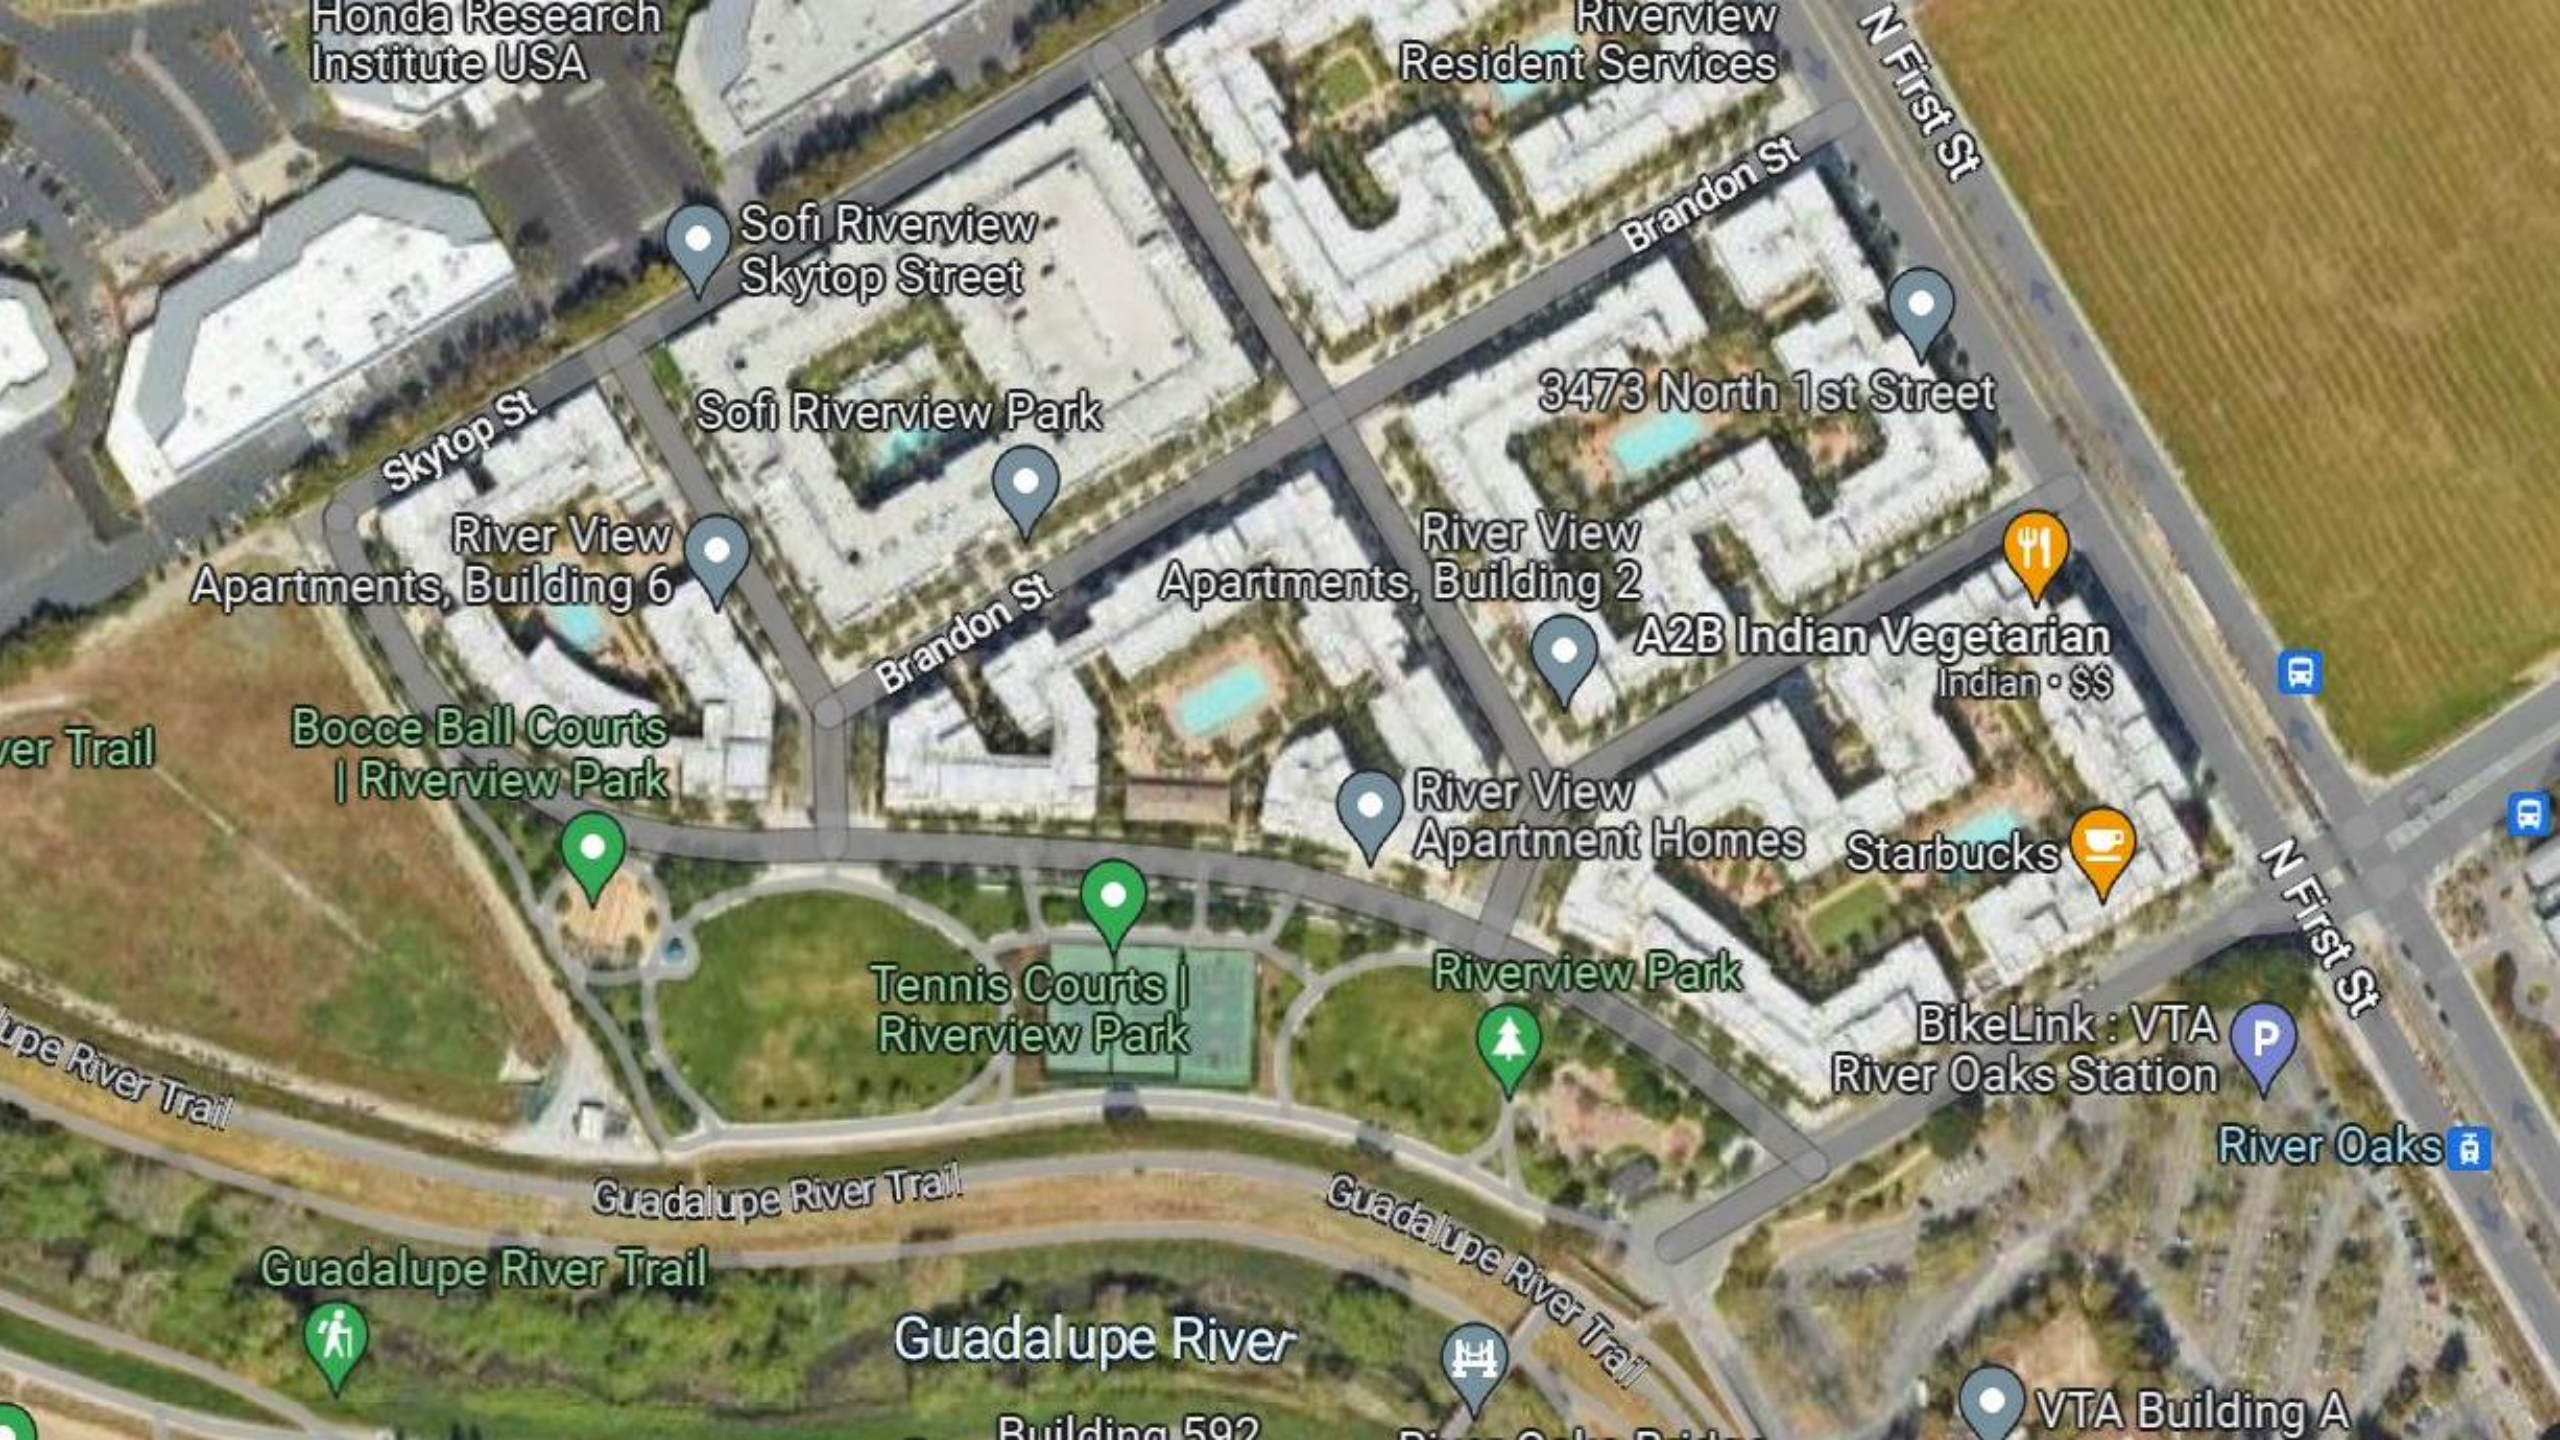

River Oaks Storm Water Capture Facility Public Art

Michael Amescua, Artist

Honda Research Institute USA

Riverview Resident Services

Sofi Riverview Skytop Street

Sofi Riverview Park

3473 North 1st Street

River View Apartments, Building 6

River View Apartments, Building 2

A2B Indian Vegetarian Indian • \$\$

Bocce Ball Courts | Riverview Park

River View Apartment Homes

Starbucks

Tennis Courts | Riverview Park

Riverview Park

BikeLink : VTA River Oaks Station

River Oaks

Guadalupe River Trail

Guadalupe River Trail

Guadalupe River Trail

Guadalupe River

Building 502

VTA Building A

Skytop St

Lily Way

Riverview Pkwy

River View
Apartments, Building 6

Brandon St

Riverview Park
Bocce Ball Courts

Riverview Pkwy

Guadalupe River Trail

Guadalupe River Trail