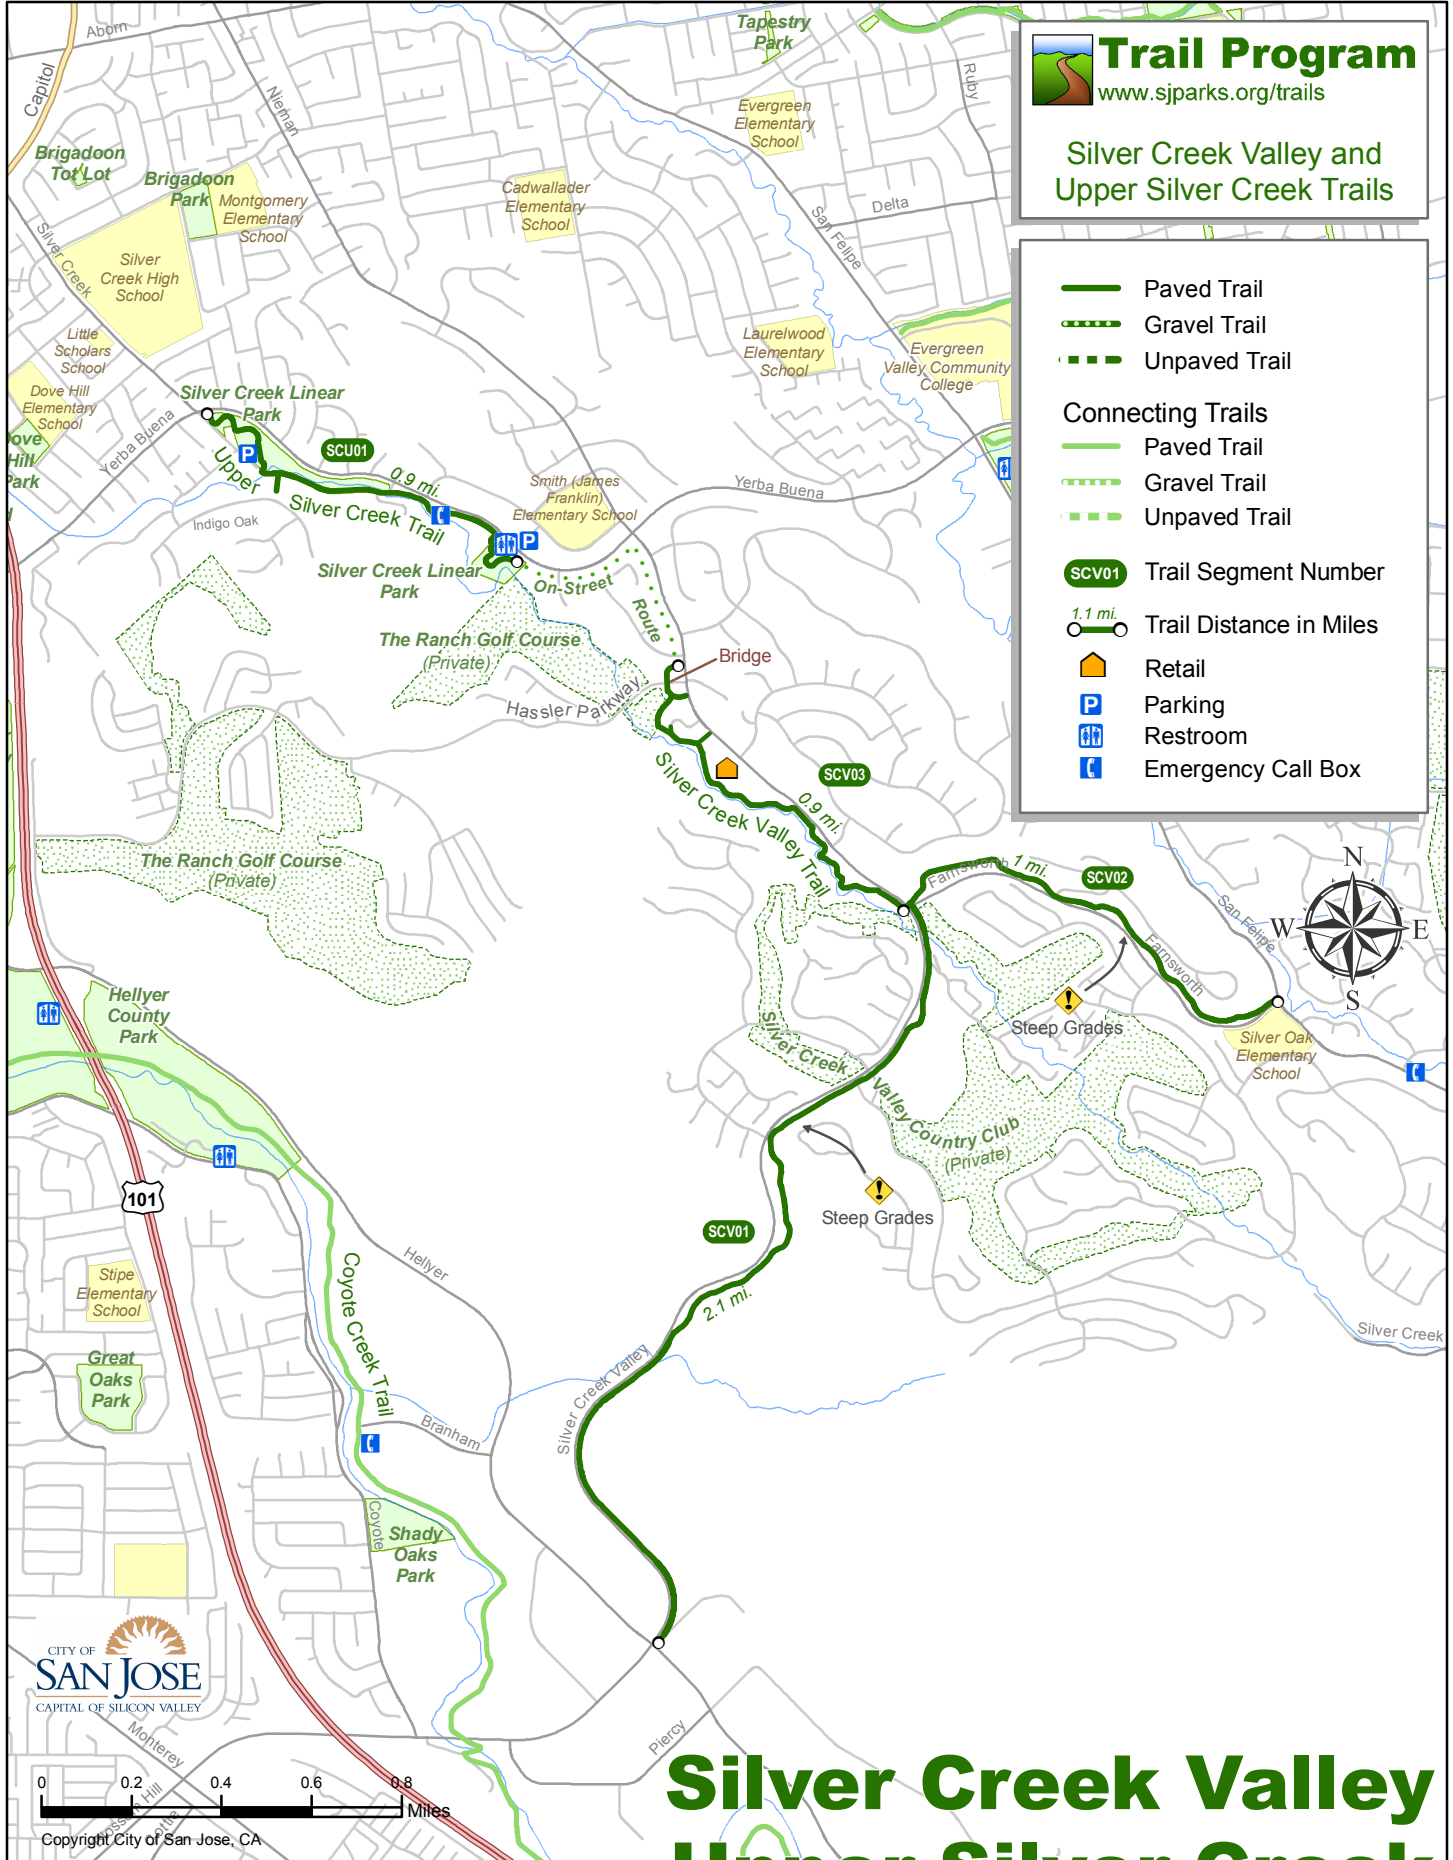

Silver Creek Valley and Upper Silver Creek Trails

— Paved Trail
- - - Gravel Trail
· · · Unpaved Trail
Connecting Trails
— Paved Trail
- - - Gravel Trail
· · · Unpaved Trail
SCV01 Trail Segment Number
○ 1.1 mi. Trail Distance in Miles
■ Retail
P Parking
♿ Restroom
☎ Emergency Call Box

Copyright City of San Jose, CA

**Silver Creek Valley
Upper Silver Creek**